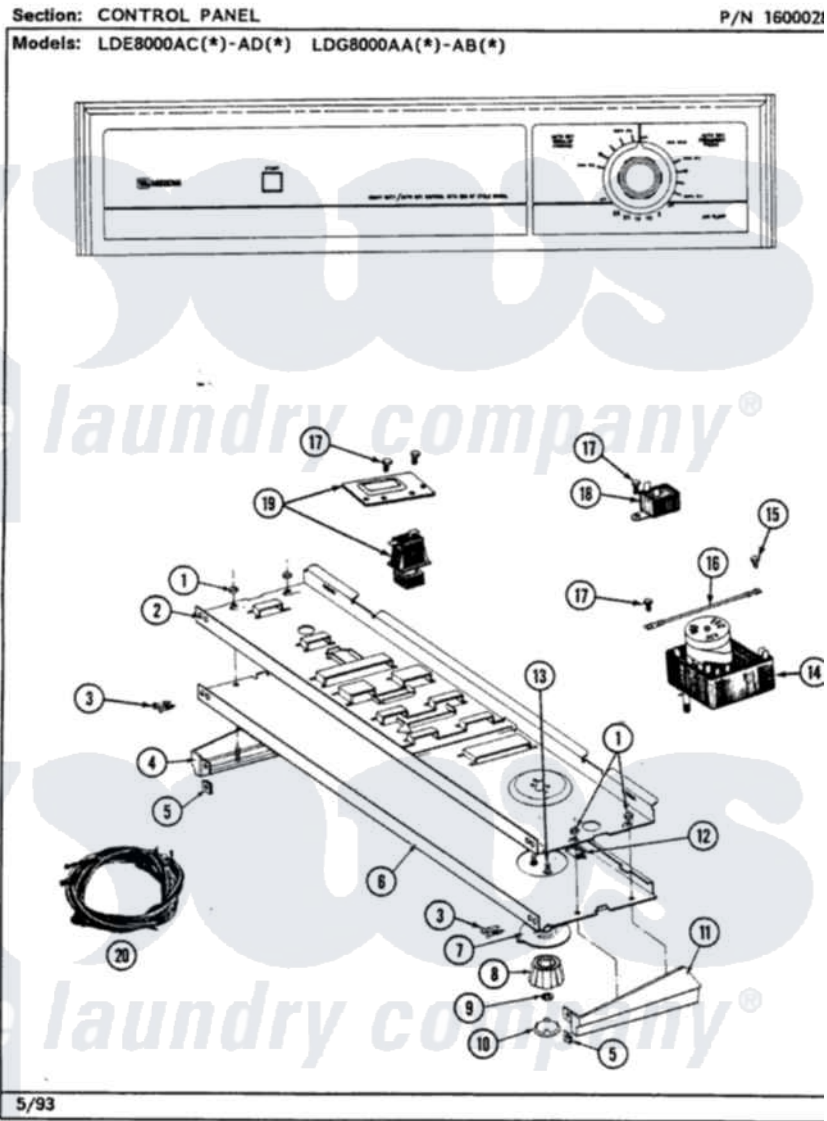

Maytag LDE8000ACW 03 - CONTROL PANEL

Maytag Residential Maytag LDE8000ACW Dryer Parts Parts Diagram 03 - CONTROL PANEL
 Click on the part number to view part

Item	Original Part Number	Replaced By	Status	Part Description
1	214872			Palnut, End Cap Note: Nut, Lamp Holder
2	314184			Back Up Plate
3	210932			Screw, No.8 X 9/16 Ctsk Note: Screw, Inlet Duct
4	207928		Not Available	END CAP, CTRL. PNL. (LT-BLK)
5	214894			Fastener, End Cap
6	308264		Not Available	FACIA
7	314725	33001500		Dial, Timer Indicator
8	314724			Knob For Timer
9	312273			Nut, Control Knob
10	314723	W10133501		Cap, Knob
11	207927			End Cap, Control Panel
12	214897			Pad, Control Panel
13	315317	488234		Screw 8-32 X 1/4
14	Y308221		Not Available	TIMER

15	211294	90767	Screw, 8A X 3/8 HeX Washer Head Tapping
16	204807		Ground Wire, Supp. Plte To Top Cover
17	211168	W10139210	Screw, 8-18 X 5/16
18	305205	694419	Mini-Buzzer
19	307305		Switch Push To Start
20	308318	Not Available	WIRE HARNESS
"	308319	Not Available	WIRE HARNESS
21	16000327	Not Available	GUIDE, QUICK REF. - MAYTAG
"	315280	Not Available	MANUAL, USE & CARE
"	315282	Not Available	MANUAL, USE & CARE