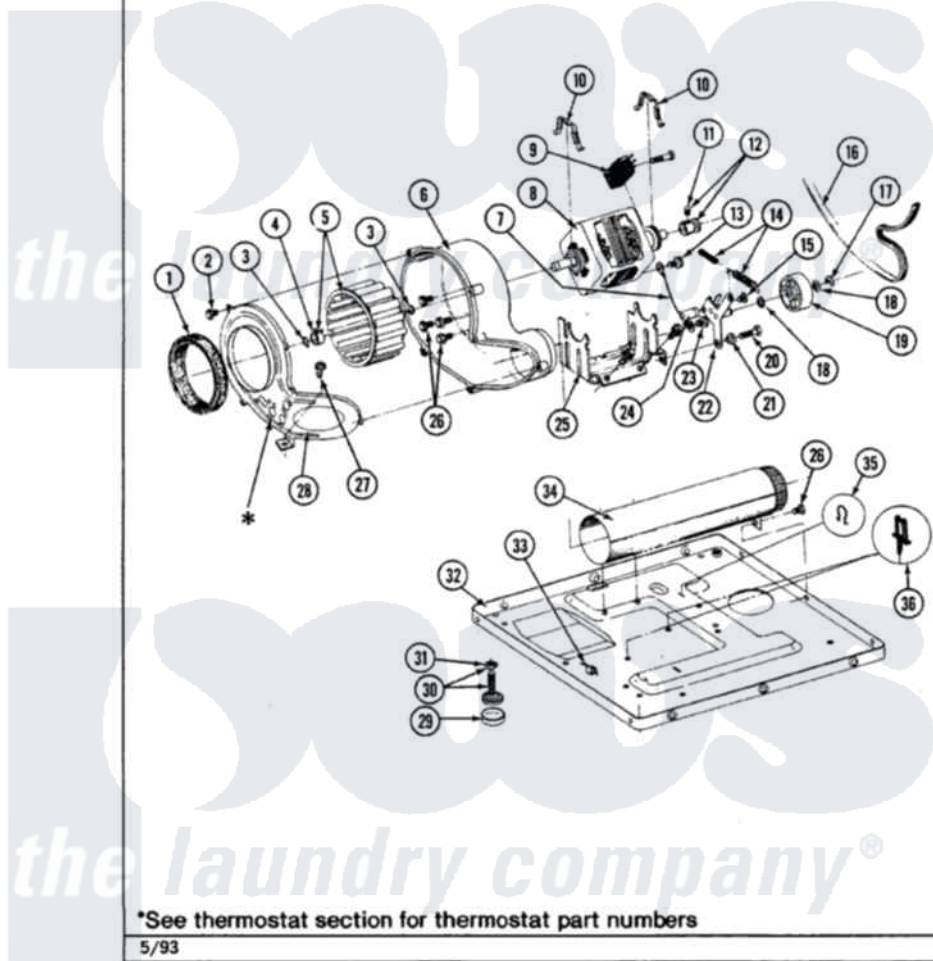

Maytag LDE8000ACW 06 - MOTOR DRIVE

Section: MOTOR DRIVE

P/N 1600028

Models: ALL MODELS

5/93

Maytag [Residential Maytag LDE8000ACW Dryer Parts](#) Parts Diagram 06 - MOTOR DRIVE

[Click on the part number to view part](#)

Item	Original Part Number	Replaced By	Status	Part Description
1	Y312901			Seal, Housing Cover
2	Y312961	W10116751		Screw
3	410233	9703438		Ring-Retrn
4	312967			Clamp, Blower Housing
5	Y303836			Blower Wheel Assembly And Clamp
6	Y312893			Housing, Blower
7	901220			Ground Wire
8	Y303358	W10410999		Motor-Drive
9	306207		Not Available	(PROD. No.303358-8 & No.303358-9)
"	Y303877		Not Available	SWITCH, MOTOR EXTERNAL START No.303358-2, No.303358-4, 303358-7
"	Y303879			Switch, Motor External Start
10	Y015825			Clip, Motor To Motor Support
11	Y053241			Set Screw, Motor Pulley
12	Y305185	6-3051850		Pulley- MO

13	910343	488234	Screw 8-32 X 1/4
14	Y303945		IDLER SPRING ASSY. W/PLUG
15	Y312961	W10116751	Screw
16	Y312959		Poly "V" Belt For Tumbler
17	312958	354987	Ring, Retaining
18	Y312527		Washer, Idler Shaft
19	Y303705	6-3037050	Pulley- ID
20	Y014874		Screw, Idler Arm And Sleeve
21	Y312894	315772	Sleeve, Idler Arm
22	Y303363	6-3033630	Idler Arm
23	211294	90767	Screw, 8A X 3/8 HeX Washer Head Tapping
24	Y313582	W10116756	Spacer
25	312897		Not Available SUPPORT, MOTOR
26	Y310632	1163839	Screw
27	Y313561		Screw----NA
28	314846		Cover, Blower Housing
"	314778		Not Available COVER, BLOWER HOUSING
29	Y314137		Foot, Rubber
30	Y305086		Adjustable Leg And Nut
31	Y052740	62739	Nut, Lock
32	Y303361		Not Available BASE ASSY. (UPPER & LOWER)
33	Y310376		Clip, Door Switch Harness
34	Y303442		EXHAUST DUCT ASSEMBLY
35	410490		Spring, Retainer Wire Harness
36	Y313262	W10116752	Retainer-