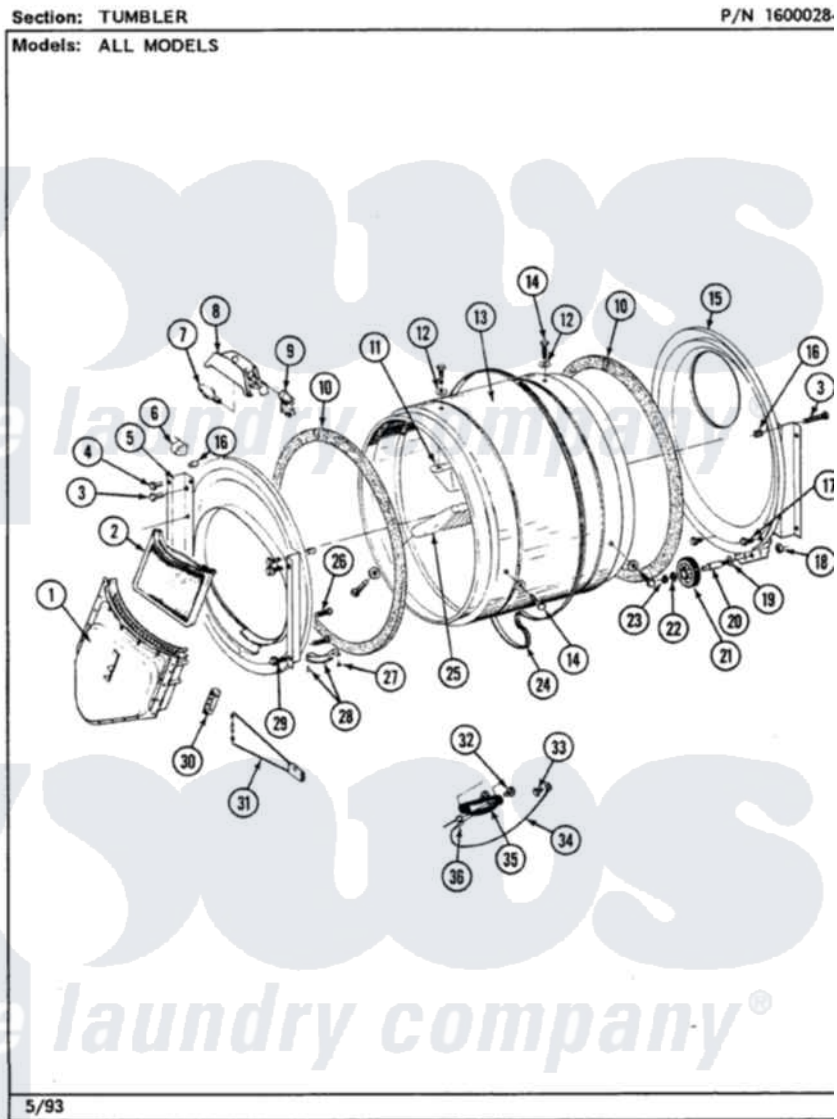

Maytag LDE8000ACW 08 - TUMBLER

Maytag Residential Maytag LDE8000ACW Dryer Parts Parts Diagram 08 - TUMBLER
Click on the part number to view part

Item	Original Part Number	Replaced By	Status	Part Description
1	Y307112	33001016		Outlet Duct Assembly
2	Y307107	33002970		Lint Filte
3	313764		Not Available	SCREW
4	Y313561			Screw----NA
5	307109	33001179		Front, Tumbler
"	307117			Tumbler Front W/Seal
"	307311	33001179		Front, Tumbler
6	Y310376			Clip, Door Switch Harness
7	Y307100	67001316		Bulb, Light
8	314955	33001496		Lamp- Hold
9	307097	33001496		Lamp- Hold
10	314820			Seal, Tumbler
11	314803	33001012		Baffle
12	314158			Washer, Baffle To Tumbler
13	306663		Not Available	TUMBLER W/BAFFLES
"	314802		Not Available	TUMBLER W/OUT BAFFLES

14	Y310759		Screw, Tumbler Baffles
15	Y308544	33001178	Back, Tumbler
"	Y307114	33001178	Back, Tumbler
16	313915	31-3915	Tech Sheet
17	211294	90767	Screw, 8A X 3/8 HeX Washer Head Tapping
18	312538	33001443	Nut, Hex
19	Y313347	312535	Washer, Vault Mounting Brk.
20	Y312948	6-3129480	Shaft- Tumbler
21	Y303373	12001541	Drum Roller/Washer Assembly--W
22	312535		Washer, Vault Mounting Brk.
23	410233	9703438	Ring-Retrn
24	Y312959		Poly "V" Belt For Tumbler
25	314804	33001004	Baffle, Tall
26	Y314110	33002917	Screw, No.10-16
27	210720		Rivet, Bearing To Tumbler Fmt
28	306508		Tumbler Bearing Kit ---W
29	Y310632	1163839	Screw
30	315020		Switch Housing
31	307206	307207	Reed Switch
32	Y251119	3177991	Screw
33	211294	90767	Screw, 8A X 3/8 HeX Washer Head Tapping
34	Y303711		Sensor Ground Wire
35	304997		Sensor Assembly With Screws
36	Y312658		Receptacle, Sensor Ground Wire