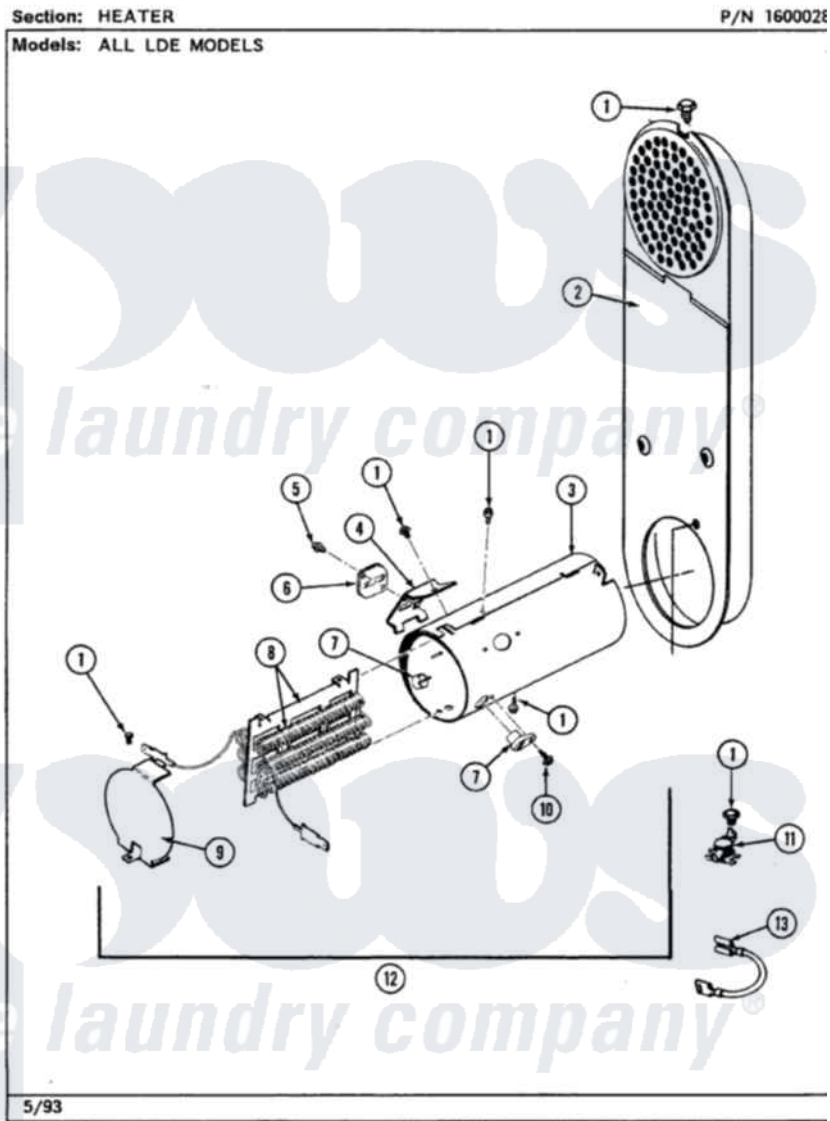

# Maytag LDE8000ADW 05 - HEATER

Maytag [Residential Maytag LDE8000ADW Dryer Parts](#) Parts Diagram 05 - HEATER  
Click on the part number to view part

Item	Original Part Number	Replaced By	Status	Part Description
1	211294	<a href="#">90767</a>		Screw, 8A X 3/8 HeX Washer Head Tapping
2	308503		Not Available	INLET DUCT ASSEMBLY
"	307120		Not Available	INLET DUCT ASSY.
3	<a href="#">314995</a>			Enclosure, Heater
4	<a href="#">315346</a>			Bracket, Thermal Fuse
5	314848	<a href="#">W10116760</a>		Screw
6	<a href="#">307473</a>			Fuse, Thermal
7	<a href="#">314998</a>			Insulator, Terminal
8	307184	<a href="#">Y308612</a>		Heater Sub-Assembly
9	<a href="#">314999</a>			Shield, Radiant
10	314554		Not Available	SCREW
11	<a href="#">308217</a>			Thermostat, Hi-Limit
"	<a href="#">303396</a>			Thermostat, Hi-Limit
12	<a href="#">307178</a>			Heater Assembly
13	<a href="#">Y307173</a>			Wire, Jumper