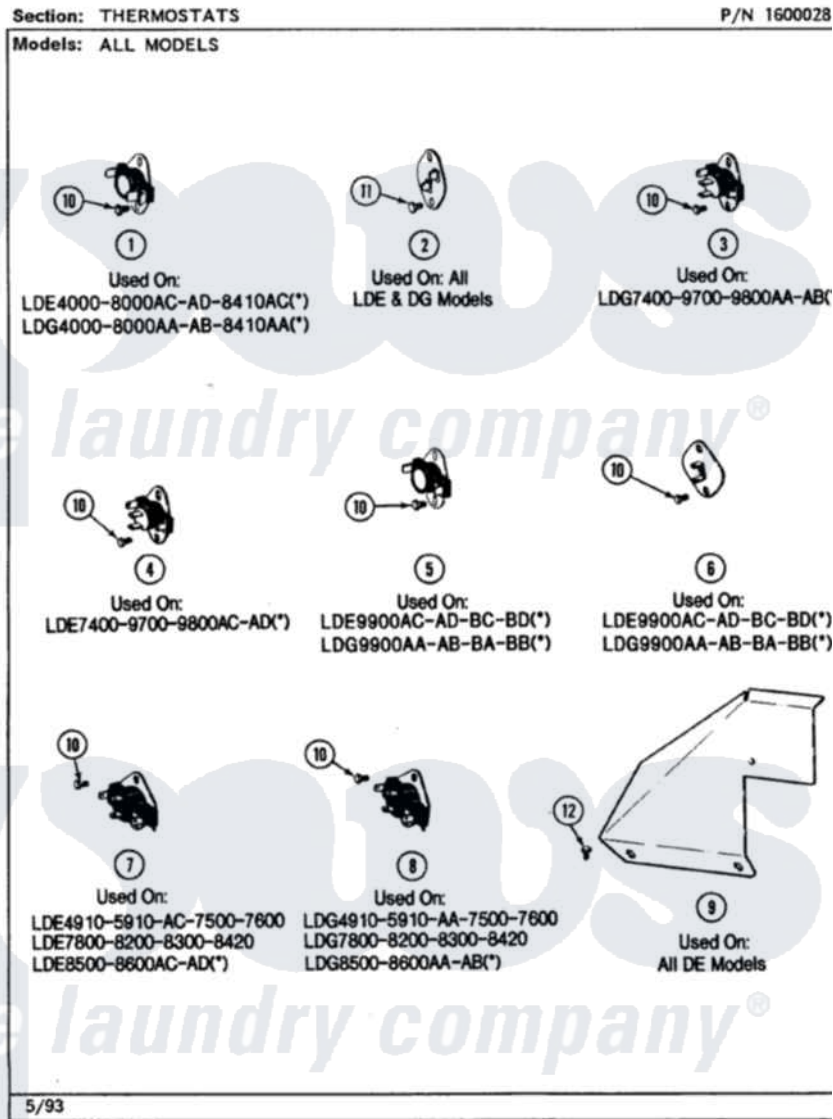

Maytag LDE8000ADW 07 - THERMOSTATS

Maytag Residential Maytag LDE8000ADW Dryer Parts Parts Diagram 07 - THERMOSTATS
Click on the part number to view part

Item	Original Part Number	Replaced By	Status	Part Description
1	Y304475			Cycling Thermostat 140 Deg.
2	306604			Cut-Off, Thermal Part Not Used
3	306910			Thermostat, Multi Temp Note: Thermostat
4	306911			Thermostat, Multi-Temp
5	307200			Thermostat, Limit
6	307208			Thermistor, Temp. Control
7	307249			Thermostat, Multi-Temp
8	307250			Thermostat, Multi-Temp
9	315122		Not Available	COVER, THERMOSTAT PART NOT USED (MDE ONLY)
10	211294	90767		Screw, 8A X 3/8 HeX Washer Head Tapping
11	314848	W10116760		Screw
12	Y310632	1163839		Screw