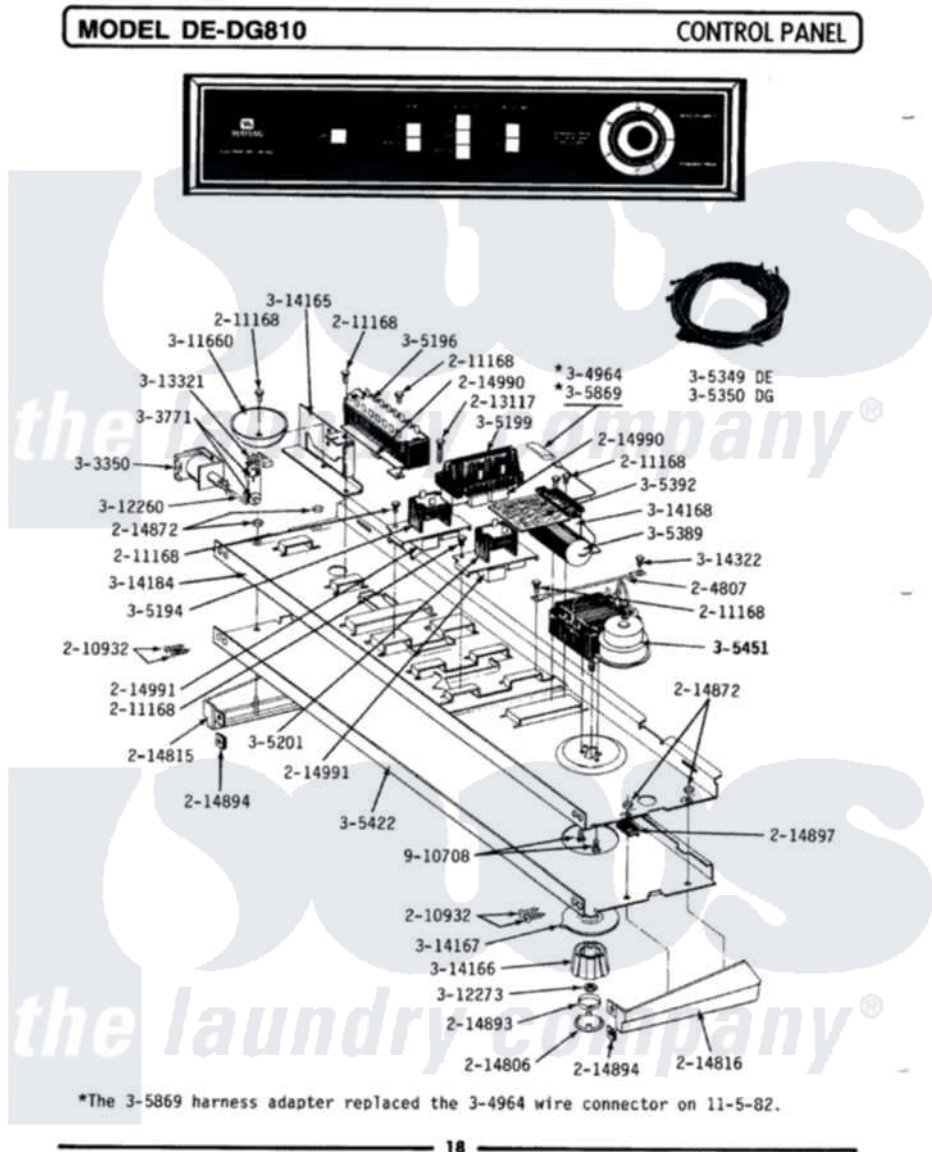

Maytag LDE810 01 - CONTROL PANEL

Maytag [Residential Maytag LDE810 Dryer Parts](#) Parts Diagram 01 - CONTROL PANEL
 Click on the part number to view part

Item	Original Part Number	Replaced By	Status	Part Description
1	204807			Ground Wire, Supp. Plte To Top Cover
2	210932			Screw, No.8 X 9/16 Ctsk Note: Screw, Inlet Duct
3	211168	W10139210		Screw, 8-18 X 5/16
4	213117	67006908		Screw, Ice Rack
5	214806		Not Available	CAP FOR TIMER KNOB
6	214815			End Cap F/Control Panel-LH
7	214816			End Cap F/Control Panel-RH
8	214872			Palnut, End Cap Note: Nut, Lamp Holder
9	214893		Not Available	DETENT RING F/TIMER KNOB CA
10	214894			Fastener, End Cap
11	214897			Pad, Control Panel
12	214990			Button For Switch
13	214991			Button For Switch
14	Y303350		Not Available	SOLENOID

15	Y303771		Not Available	CHIME ACTUATOR ASSEMBLY
16	304964			Wire Connector
17	305194		Not Available	DRYNESS OR PRESS CARE SWITC
18	305196		Not Available	START CONTROL SWITCH NA
19	Y305199			Temperature Selector Switch
20	305201			Auto Dry Or Chime Switch
21	305349		Not Available	MAIN WIRE HARNESS
22	305350	WB48M1		Ov Rack GDE
23	305389		Not Available	EDGEBOARD CONNECTOR ASSEMBL
24	Y305392		Not Available	PRINTED CIRCUIT BOARD
25	305422		Not Available	CONTROL PANEL
26	305451			Timer RPR
27	305869		Not Available	HARNESS ADAPTER WIRE
28	Y311660			Chime
29	Y312260		Not Available	LINK
30	312273			Nut, Control Knob
31	Y313321			Chime Actuator
32	314165		Not Available	CHIME AND SOLENOID BRACKET
33	Y314166			Knob For Timer
34	314167		Not Available	TIMER DIAL INDICATOR
35	314168	313611		Button-DR
36	314184			Back Up Plate
37	Y314322	211251		Screw, Transformer
38	910708	488234		Screw 8-32 X 1/4