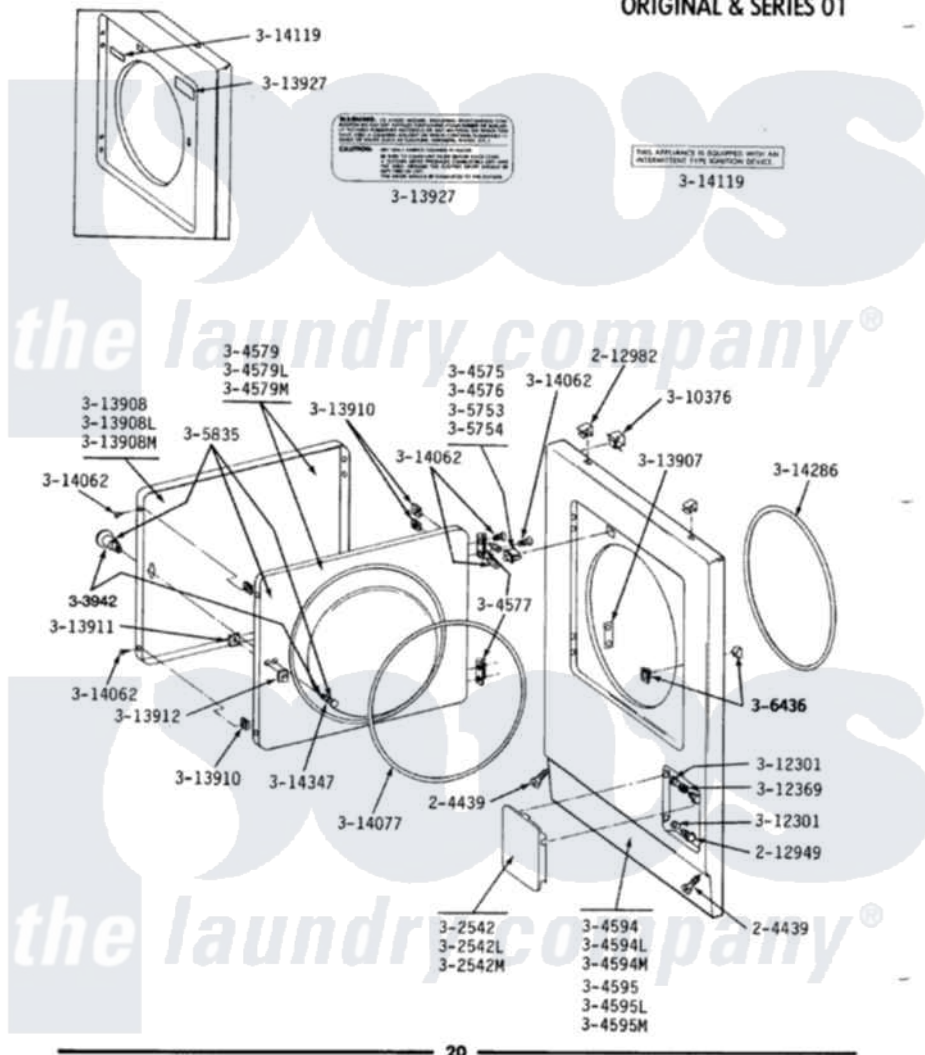

Maytag LDE810 02 - FRONT PANEL & DOOR ASSEMBLY

MODELS DE-DG110-210-410-510-610-710-810

**FRONT PANEL & DOOR ASSEMBLY
ORIGINAL & SERIES 01**

Maytag Residential Maytag LDE810 Dryer Parts Parts Diagram 02 - FRONT PANEL & DOOR ASSEMBLY
Click on the part number to view part

Item	Original Part Number	Replaced By	Status	Part Description
1	204439			Screw And Fstner Assembly
2	212949	22001866		Screw, Relay
3	212982	22001650		Fastener, Spring
4	302542		Not Available	PART NOT USED. (DG ONLY)
5	302542L		Not Available	PART NOT USED. (DG ONLY)
6	302542M		Not Available	ACCESS DOOR-HARVEST WHEAT
7	Y304575	W10169313		Switch-Dor
8	Y304576	W10169313		Switch-Dor
9	Y304577	33001230		Hinge, Door
10	306436			Door Latch Kit--W
12	304579L		Not Available	DOOR-ALMOND
14	304594			Front Panel-White
15	304594L		Not Available	FRONT PANEL-ALMOND
16	304594M	3369903		Dishrack
18	304595L		Not Available	FRONT PANEL-ALMOND
20	Y305753	W10169313		Switch-Dor

21	Y305754	W10169313	Switch-Dor
22	305835	Not Available	INNER DOOR WITH KNOB & SCRE
23	303942	Not Available	KNOB AND SCREW
24	Y310376		Clip, Door Switch Harness
25	312301	Not Available	BUSHING FOR ACCESS STUD
26	312369		Sleeve, Access Panel Stud Part Not Used
27	Y313907		Fastener, Twin
29	313908L	Not Available	DOOR PANEL-ALMOND
31	Y313910		Clip, Door Liner To Outer Panel
32	Y313911		Door Strike Retainer
33	Y313912	306436	Door Latch Kit--W
34	Y313927		INSTRUCTION LABEL
35	Y314062		Screw, Door Hinge And Panel
36	314077		Door Seal
37	314119	Not Available	GAS IGNITION LABEL
38	314286		Seal For Front Panel
39	314347	400021-1	Screw