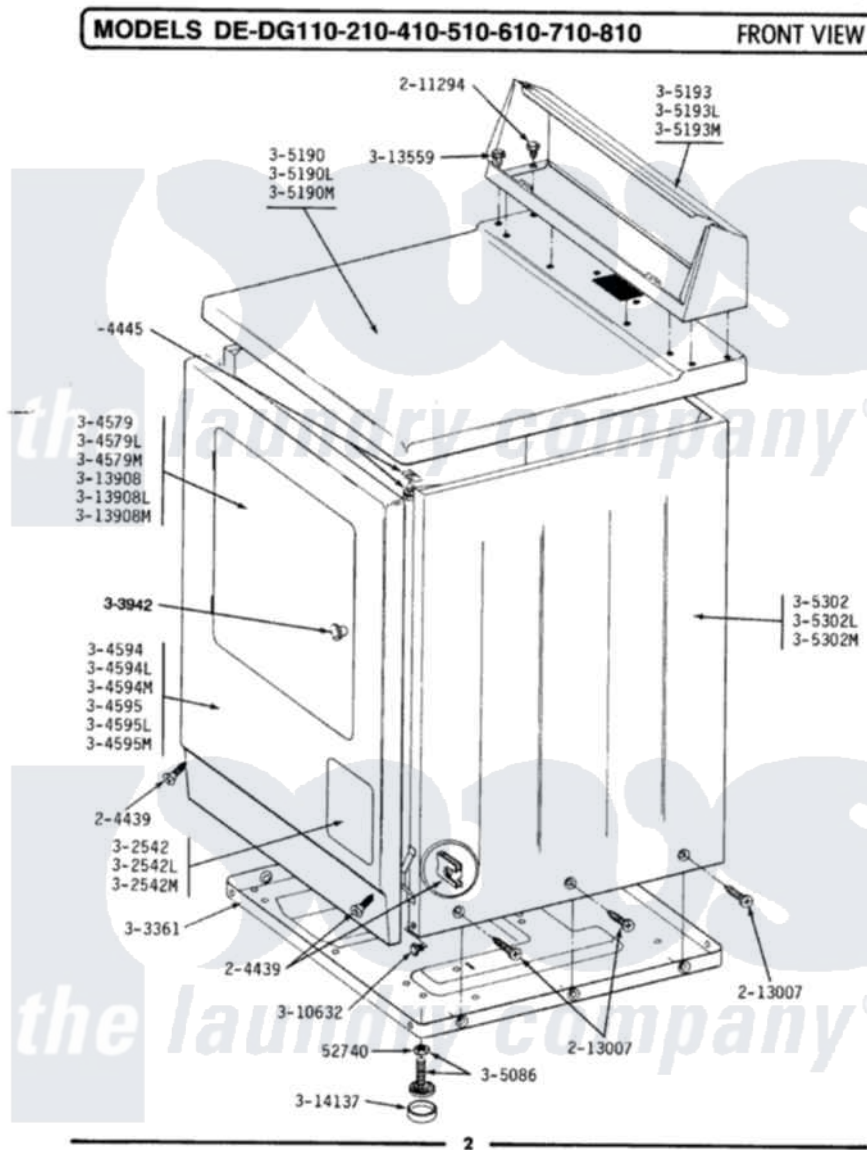

# Maytag LDE810 03 - FRONT VIEW

Maytag [Residential Maytag LDE810 Dryer Parts](#) Parts Diagram 03 - FRONT VIEW  
 Click on the part number to view part

Item	Original Part Number	Replaced By	Status	Part Description
1	Y052740	<a href="#">62739</a>		Nut, Lock
2	<a href="#">204439</a>			Screw And Fstner Assembly
3	<a href="#">204445</a>			Screw And Fastener Assembly
4	211294	<a href="#">90767</a>		Screw, 8A X 3/8 HeX Washer Head Tapping
5	<a href="#">213007</a>			Xfor Cabinet See Cabinet, Back
6	302542		Not Available	PART NOT USED. (DG ONLY)
7	302542L		Not Available	PART NOT USED. (DG ONLY)
8	302542M		Not Available	ACCESS DOOR-HARVEST WHEAT
9	Y303361		Not Available	BASE ASSY. (UPPER & LOWER)
11	304579L		Not Available	DOOR-ALMOND
13	<a href="#">304594</a>			Front Panel-White
14	304594L		Not Available	FRONT PANEL-ALMOND
15	304594M	<a href="#">3369903</a>		Dishrack
17	304595L		Not Available	FRONT PANEL-ALMOND

19	<a href="#">Y305086</a>		Adjustable Leg And Nut
21	305190L	<a href="#">307104L</a>	Top Cover Assembly
24	<a href="#">305193L</a>		Console
27	305302L	Not Available	CABINET-ALMOND
29	303942	Not Available	KNOB AND SCREW
30	Y310632	<a href="#">1163839</a>	Screw
31	<a href="#">Y313559</a>		Screw
33	313908L	Not Available	DOOR PANEL-ALMOND
35	<a href="#">Y314137</a>		Foot, Rubber