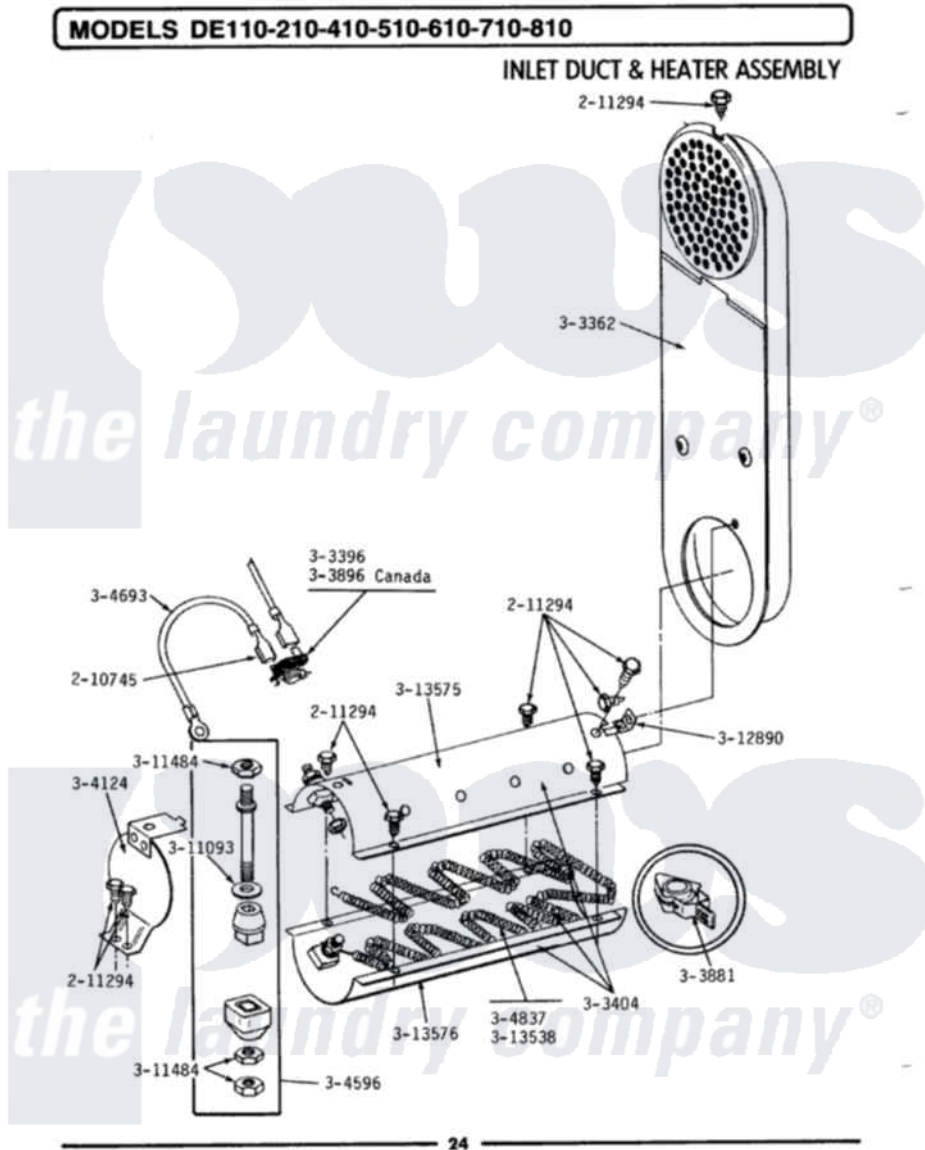

Maytag LDE810 04 - INLET DUCT & HEATER ASSEMBLY

Maytag Residential Maytag LDE810 Dryer Parts Parts Diagram 04 - INLET DUCT & HEATER ASSEMBLY
 Click on the part number to view part

Item	Original Part Number	Replaced By	Status	Part Description
1	210745			Wire Terminal
2	211294	90767		Screw, 8A X 3/8 HeX Washer Head Tapping
3	Y303362			Inlet Duct Assembly - DE
4	303396			Thermostat, Hi-Limit
5	Y303404			Heater Assembly Complete
6	Y303881			Clip And Insulator Assembly
7	303896			Hi-Limit Thermostat-Canada
8	304124		Not Available	HEATER SHIELD
9	Y304596			Terminal Insulator Assembly
10	Y304693			Jumper Wire
11	Y304837	W10116793		Element
12	311093			Washer, Terminal Connection
13	311484	112432		Nut
14	Y312890			Retainer, Heater Chamber
15	Y313576			Heater Chamber, Bottom
"	Y313538			Heater Element 240 Volt