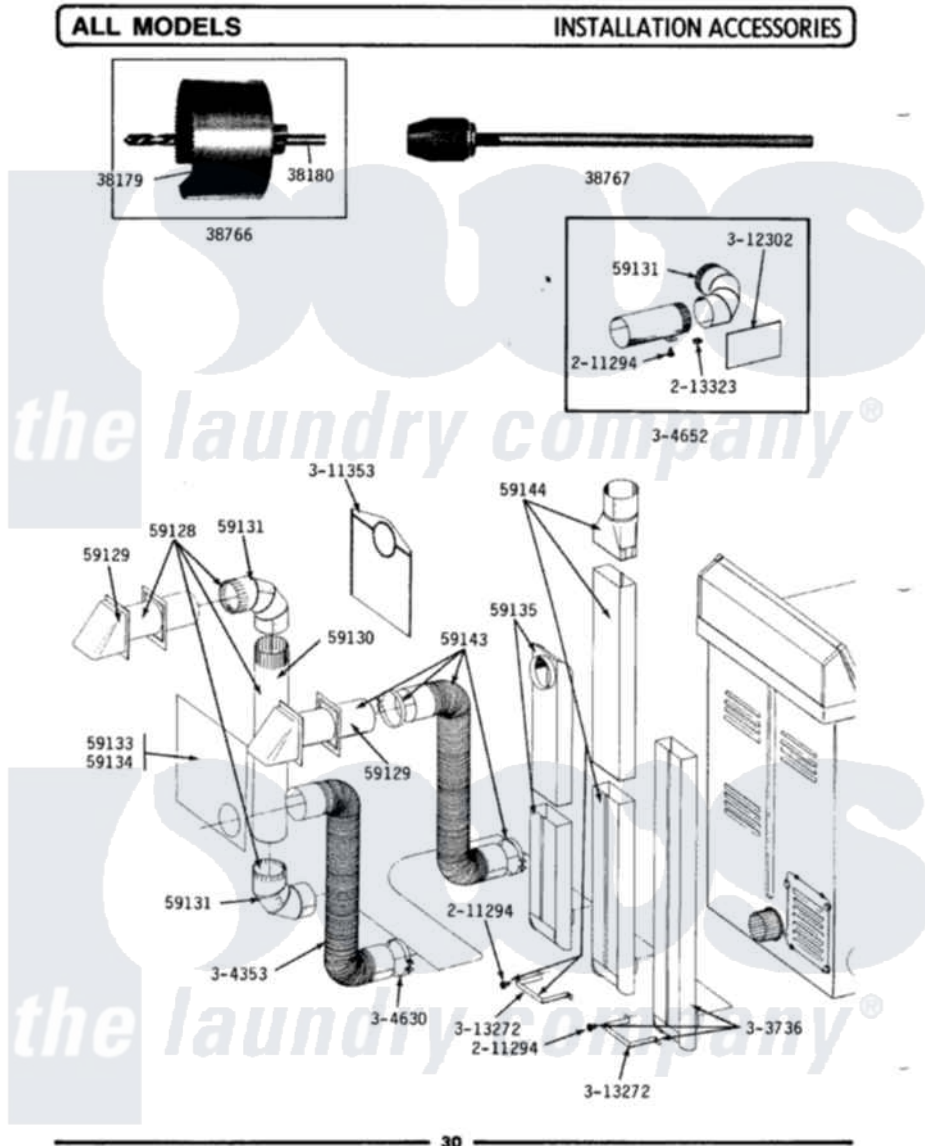

Maytag LDE810 05 - INSTALLATION ACCESSORIES

Maytag [Residential Maytag LDE810 Dryer Parts](#) Parts Diagram 05 - INSTALLATION ACCESSORIES
 Click on the part number to view part

Item	Original Part Number	Replaced By	Status	Part Description
1	038179		Not Available	BLADE, SAW
2	038180		Not Available	REPLACEMENT DRILL
3	038766		Not Available	HOLE SAW W/DRILL BIT
4	038767			Extension Chuck, Drill
5	Y059128			Standard 4" Vent Kit
6	Y059129	4396007RW		Vent Hood
7	Y059130			Pipe, Venting
8	Y059131			Elbow, Venting
9	059133		Not Available	ALUMINUM WINDOW 4X12X18
10	Y059134			PLATE, ALUM. WINDOW (15"X20")
11	Y059135			Vent Duct Assembly
12	Y059143			Flexible Vent Kit
13	059144		Not Available	RECTANGULAR VENT KIT
14	211294	90767		Screw, 8A X 3/8 Hex Washer Head Tapping

15	213323		Fastener, Exhaust Duct Kit
16	303736	Not Available	EXHAUST DEFLECTOR KIT
17	Y304353	4396010RP	6ft Scvent
18	Y304630		Clamp, Flexible Duct
19	Y304652		Exhaust Duct Kit
20	311353	Not Available	BAG, LINT (DACRON)
21	312302		Insulation, Exhaust Duct Kit
22	313272		Bracket, Exhaust Deflector