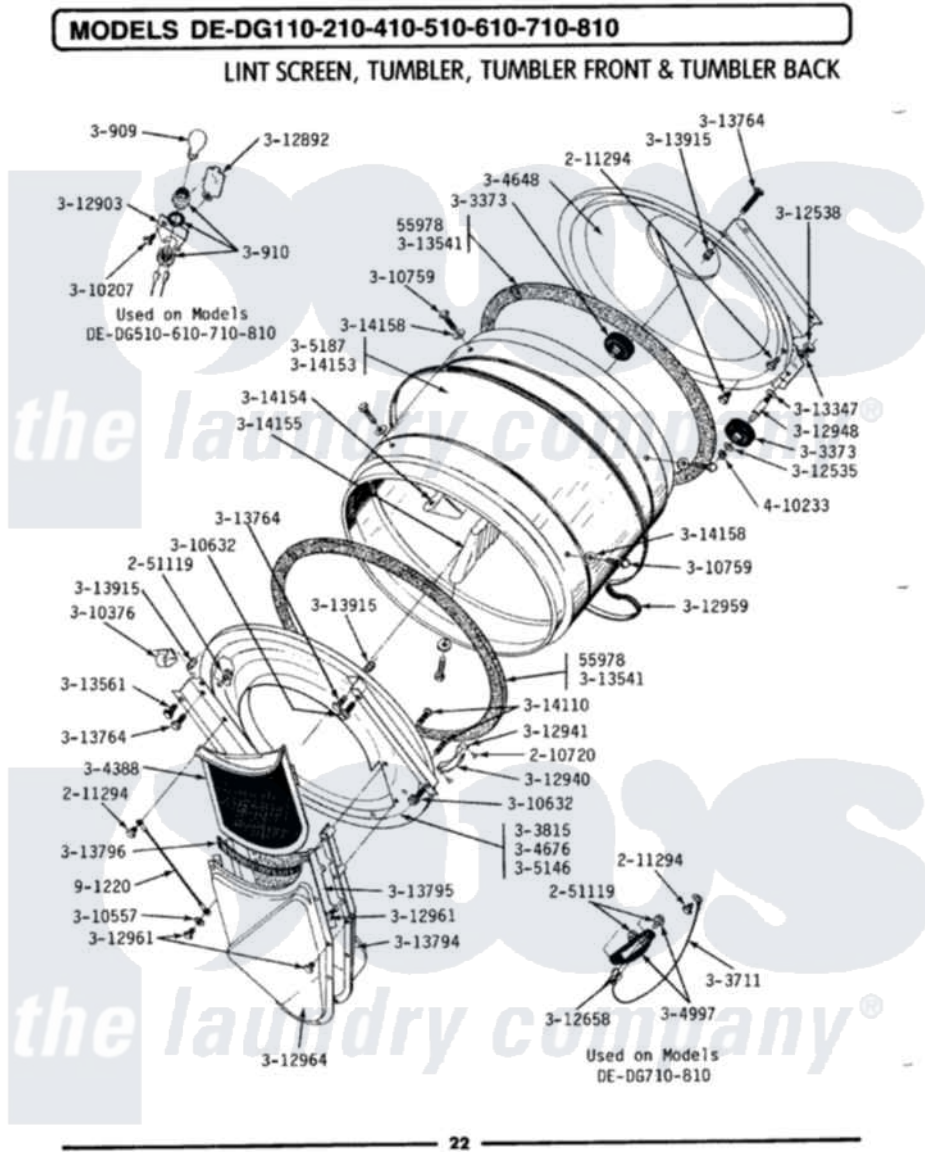

# Maytag LDE810 06 - LINT SCREEN, TUMBLER (FRONT & BACK)

Maytag Residential Maytag LDE810 Dryer Parts Parts Diagram 06 - LINT SCREEN, TUMBLER (FRONT & BACK)  
 Click on the part number to view part

Item	Original Part Number	Replaced By	Status	Part Description
1	<a href="#">Y055978</a>			Rubber Adhesive, 2 Oz Tube
2	<a href="#">210720</a>			Rivet, Bearing To Tumbler Frnt
3	211294	<a href="#">90767</a>		Screw, 8A X 3/8 HeX Washer Head Tapping
4	Y251119	<a href="#">3177991</a>		Screw
5	300909	<a href="#">8009</a>		Bulb-Light
6	300910		Not Available	RECEPTACLE
7	Y303373	<a href="#">12001541</a>		Drum Roller/Washer Assembly--W
8	<a href="#">Y303711</a>			Sensor Ground Wire
9	Y303815	<a href="#">33001231</a>		Front- Tumbler
10	Y304388	<a href="#">33001003</a>		Screen, Lint
11	Y304648	<a href="#">33001106</a>		Back, Tumbler
12	Y304676		Not Available	TUMBLER FRONT ASSEMBLY
13	<a href="#">304997</a>			Sensor Assembly With Screws
14	Y305146	<a href="#">306708</a>		Tumbler Front Assembly