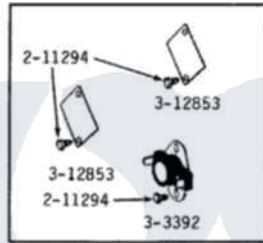

Maytag LDE810 07 - MOTOR, BLOWER, BASE FRAME & THERMOSTATS

MODELS DE-DG110-210-410-510-610-710-810

MOTOR, BLOWER, BASE FRAME & THERMOSTATS

MODEL DE-DG110
THERMOSTAT

MODEL DE-DG210
THERMOSTATS

Maytag Residential Maytag LDE810 Dryer Parts Parts Diagram 07 - MOTOR, BLOWER, BASE FRAME & THERMOSTATS

Click on the part number to view part

Item	Original Part Number	Replaced By	Status	Part Description
1	Y014874			Screw, Idler Arm And Sleeve
2	Y015825			Clip, Motor To Motor Support
3	Y052740	62739		Nut, Lock
4	Y053241			Set Screw, Motor Pulley
5	211294	90767		Screw, 8A X 3/8 HeX Washer Head Tapping
6	Y303358	W10410999		Motor-Drve
7	Y303361		Not Available	BASE ASSY. (UPPER & LOWER)
8	Y303363	6-3033630		Idler Arm
9	Y303391	33303391		Thermostat, Cycling
10	303392			Thermostat, Cycling
11	Y303394			Cool-Down Thermostat
12	Y303442			EXHAUST DUCT ASSEMBLY
13	Y303705	6-3037050		Pulley- ID
14	Y303836			Blower Wheel Assembly And Clamp