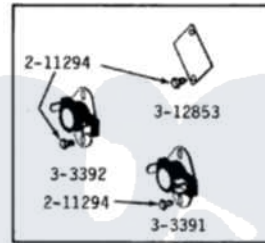

Maytag LDE810 07 - MOTOR, BLOWER, BASE FRAME & THERMOSTATS

MODELS DE-DG110-210-410-510-610-710-810

MOTOR, BLOWER, BASE FRAME & THERMOSTATS

MODEL DE-DG110
THERMOSTAT

MODEL DE-DG210
THERMOSTATS

Maytag Residential Maytag LDE810 Dryer Parts Parts Diagram 07 - MOTOR, BLOWER, BASE FRAME & THERMOSTATS

Click on the part number to view part

Item	Original Part Number	Replaced By	Status	Part Description
1	Y014874			Screw, Idler Arm And Sleeve
2	Y015825			Clip, Motor To Motor Support
3	Y052740	62739		Nut, Lock
4	Y053241			Set Screw, Motor Pulley
5	211294	90767		Screw, 8A X 3/8 HeX Washer Head Tapping
6	Y303358	W10410999		Motor-Drve
7	Y303361		Not Available	BASE ASSY. (UPPER & LOWER)
8	Y303363	6-3033630		Idler Arm
9	Y303391	33303391		Thermostat, Cycling
10	303392			Thermostat, Cycling
11	Y303394			Cool-Down Thermostat
12	Y303442			EXHAUST DUCT ASSEMBLY
13	Y303705	6-3037050		Pulley- ID
14	Y303836			Blower Wheel Assembly And Clamp