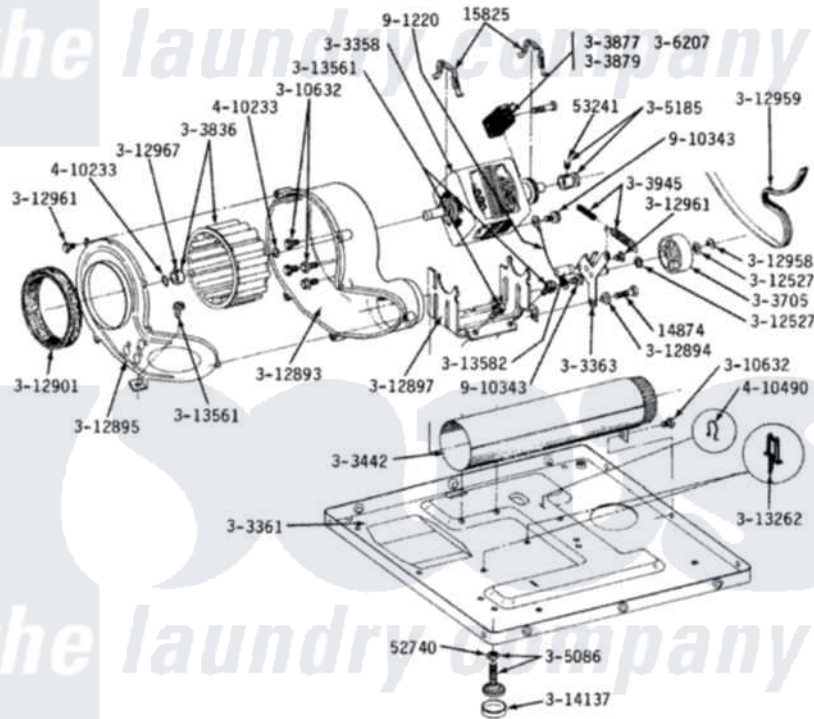

Maytag LDE810 07 - MOTOR, BLOWER, BASE FRAME & THERMOSTATS

MODELS DE-DG110-210-410-510-610-710-810

MOTOR, BLOWER, BASE FRAME & THERMOSTATS

MODEL DE-DG110
THERMOSTAT

MODEL DE-DG210
THERMOSTATS

Maytag Residential Maytag LDE810 Dryer Parts Parts Diagram 07 - MOTOR, BLOWER, BASE FRAME & THERMOSTATS

Click on the part number to view part

Item	Original Part Number	Replaced By	Status	Part Description
1	Y014874			Screw, Idler Arm And Sleeve
2	Y015825			Clip, Motor To Motor Support
3	Y052740	62739		Nut, Lock
4	Y053241			Set Screw, Motor Pulley
5	211294	90767		Screw, 8A X 3/8 HeX Washer Head Tapping
6	Y303358	W10410999		Motor-Drve
7	Y303361		Not Available	BASE ASSY. (UPPER & LOWER)
8	Y303363	6-3033630		Idler Arm
9	Y303391	33303391		Thermostat, Cycling
10	303392			Thermostat, Cycling
11	Y303394			Cool-Down Thermostat
12	Y303442			EXHAUST DUCT ASSEMBLY
13	Y303705	6-3037050		Pulley- ID
14	Y303836			Blower Wheel Assembly And Clamp