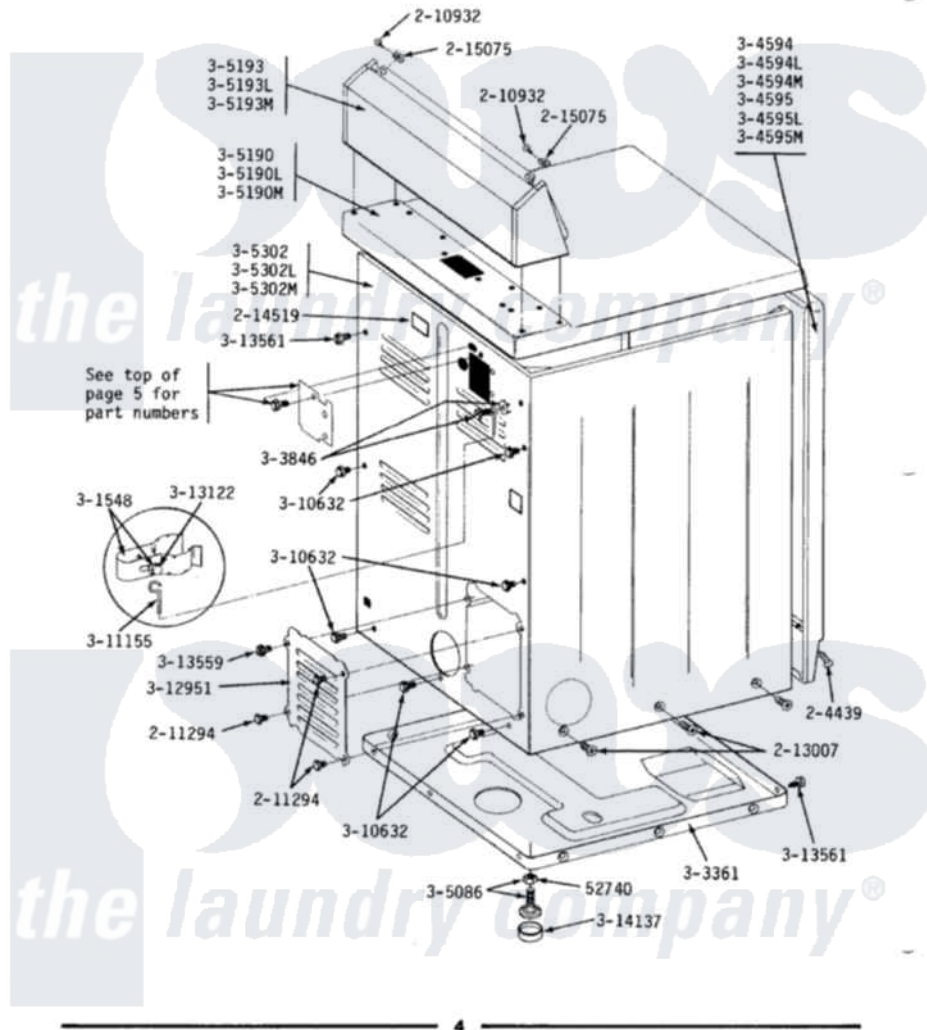

Maytag LDE810 08 - REAR VIEW

MODELS DE-DG110-210-410-510-610-710-810 REAR VIEW

Maytag Residential Maytag LDE810 Dryer Parts Parts Diagram 08 - REAR VIEW
 Click on the part number to view part

Item	Original Part Number	Replaced By	Status	Part Description
1	Y052740	62739		Nut, Lock
2	Y201808			Converter
3	204439			Screw And Fstner Assembly
4	210932			Screw, No.8 X 9/16 Ctsk Note: Screw, Inlet Duct
5	211294	90767		Screw, 8A X 3/8 HeX Washer Head Tapping
6	211881			Grommet, Cord Part Not Used- Gas Models Only
7	213007			Xfor Cabinet See Cabinet, Back
8	214519			LABEL, ELECTRICAL INSTR. PART NOT USED-GAS MODELS ONLY
9	215075			Fastener, Control Panel To Console
10	301548			Clamp, Ground Wire
11	302521		Not Available	CORD, POWER PART NOT USED-GAS MODELS ONLY

12	Y303361		Not Available	BASE ASSY. (UPPER & LOWER)
13	303846	22003781		Screw, Ground Strap
14	304594			Front Panel-White
15	304594L		Not Available	FRONT PANEL-ALMOND
16	304594M	3369903		Dishrack
18	304595L		Not Available	FRONT PANEL-ALMOND
20	Y305086			Adjustable Leg And Nut
22	305190L	307104L		Top Cover Assembly
25	305193L			Console
28	305302L		Not Available	CABINET-ALMOND
30	Y310632	1163839		Screw
"	Y310632	1163839		Screw
31	311155			Ground Wire And Clamp
32	Y311270			Washer, Terminal Block
33	Y311423	489483		Screw 10-32 X 1/2
34	311484	112432		Nut
35	Y312184			Strap, Grounding
36	Y312209	W10001200		Screw
37	Y312904			Bracket, Terminal Block
38	Y312905		Not Available	COVER, TERMINAL
39	Y312951		Not Available	ACCESS COVER, BACK
40	313122			Screw - Baffle To Tumbler
41	Y313559			Screw
42	Y313561			Screw---NA
"	Y313561			Screw---NA
43	Y314137			Foot, Rubber
44	400008			Block, Terminal