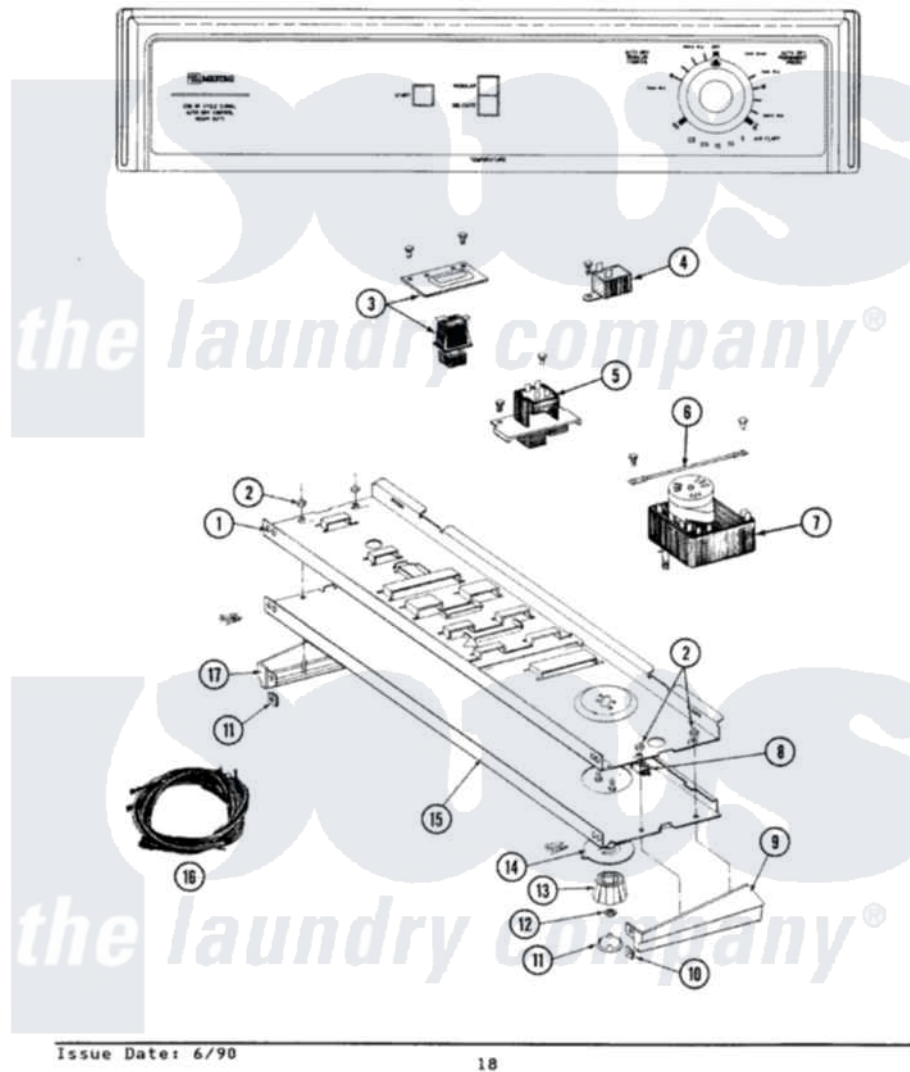

Maytag LDE8200 01 - CONTROL PANEL

SECTION: CONTROL PANEL
MODEL: DE-D68200

Issue Date: 6/90

18

Maytag [Residential Maytag LDE8200 Dryer Parts](#) Parts Diagram 01 - CONTROL PANEL
Click on the part number to view part

Item	Original Part Number	Replaced By	Status	Part Description
1	314184			Back Up Plate
2	214872			Nut, End Cap Note: Nut, Lamp Holder
3	211168	W10139210		Screw, 8-18 X 5/16
"	307305			Switch Push To Start
4	211168	W10139210		Screw, 8-18 X 5/16
"	305205	694419		Mini-Buzzer
5	207365			2 Button Switch
"	211168	W10139210		Screw, 8-18 X 5/16
6	211294	90767		Screw, 8A X 3/8 HeX Washer Head Tapping
"	204807			Ground Wire, Supp. Plite To Top Cover
7	305973			Timer
"	910708	488234		Screw 8-32 X 1/4
8	214897			Pad, Control Panel
9	207216		Not Available	END CAP RH

"	210932		Screw, No.8 X 9/16 Ctsk Note: Screw, Inlet Duct
10	214894		Fastener, End Cap
11	215821	Not Available	CAP, KNOB
12	312273		Nut, Control Knob
13	315041		Knob, Timer
14	315042		Dial Skirt
15	307904	Not Available	CONTROL PANEL
"	210932		Screw, No.8 X 9/16 Ctsk Note: Screw, Inlet Duct
16	Y307259		Wire Harness
"	307272		Wire Harness
17	207215	Not Available	END CAP LH