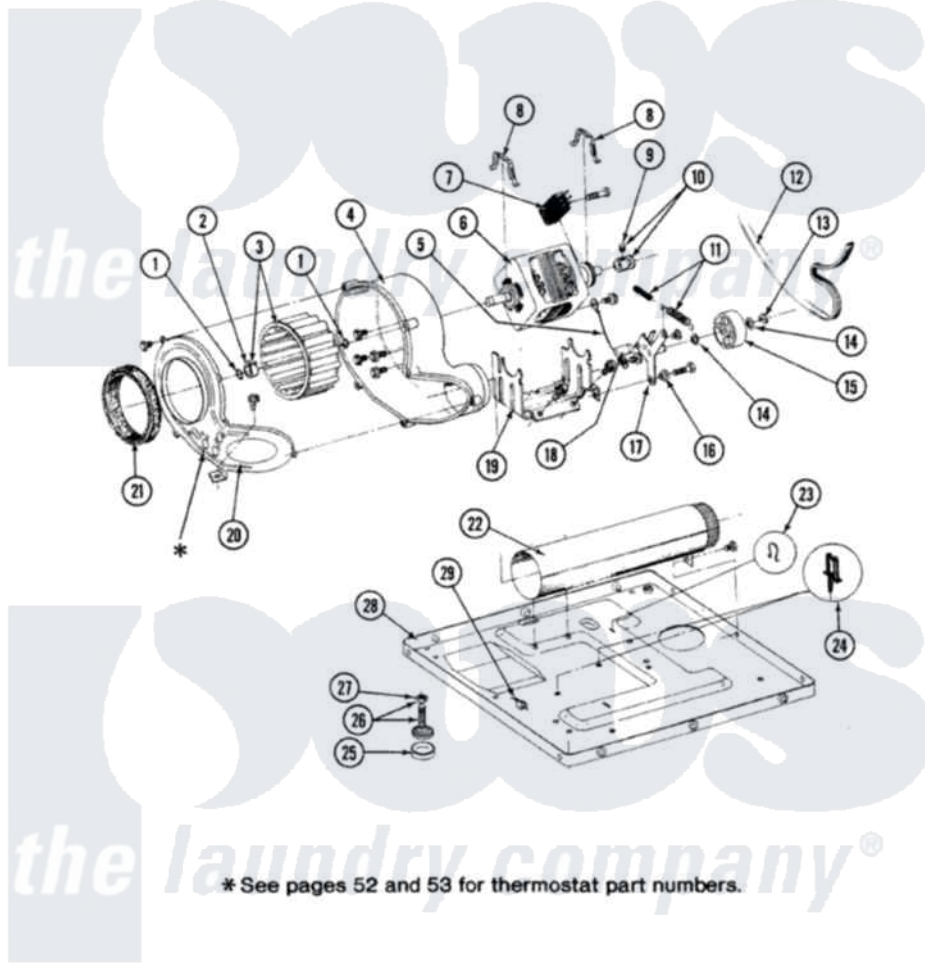

Maytag LDE8200 08 - MOTOR, BLOWER, BASE FRAME & THERMOSTATS

SECTION: MOTOR, BLOWER, BASE FRAME & THERMOSTATS
 MODEL: DG-DE MODELS

Issue Date: 6/90

50

Maytag [Residential Maytag LDE8200 Dryer Parts](#) Parts Diagram 08 - MOTOR, BLOWER, BASE FRAME & THERMOSTATS

[Click on the part number to view part](#)

Item	Original Part Number	Replaced By	Status	Part Description
1	410233	9703438		Ring-Retrn
2	312967			Clamp, Blower Housing
3	Y303836			Blower Wheel Assembly And Clamp
4	Y310632	1163839		Screw
"	Y312893			Housing, Blower
5	901220			Ground Wire
"	211294	90767		Screw, 8A X 3/8 HeX Washer Head Tapping
"	910343	488234		Screw 8-32 X 1/4
6	Y303358	W10410999		Motor-Drve
7	306207		Not Available	(PROD. No.303358-8 & No.303358-9)
"	Y303877		Not Available	SWITCH, MOTOR EXTERNAL START No.303358-2, No.303358-4, 303358-7
"	Y303879			Switch, Motor External Start
8	Y015825			Clip, Motor To Motor Support

9	Y053241		Set Screw, Motor Pulley
10	Y305185	6-3051850	Pulley- MO
11	Y303945		IDLER SPRING ASSY. W/PLUG
12	Y312959		Poly "V" Belt For Tumbler
13	312958	354987	Ring, Retaining
14	Y312527		Washer, Idler Shaft
15	Y303705	6-3037050	Pulley- ID
16	Y312894	315772	Sleeve, Idler Arm
17	Y014874		Screw, Idler Arm And Sleeve
"	Y303363	6-3033630	Idler Arm
"	Y312961	W10116751	Screw
18	Y313582	W10116756	Spacer
19	Y313561		Screw---NA
"	312897	Not Available	SUPPORT, MOTOR
20	314846		Cover, Blower Housing
"	Y313561		Screw---NA
"	Y312961	W10116751	Screw
21	Y312901		Seal, Housing Cover
22	Y303442		EXHAUST DUCT ASSEMBLY
"	Y310632	1163839	Screw
23	410490		Spring, Retainer Wire Harness
24	Y313262	W10116752	Retainer-
25	Y314137		Foot, Rubber
26	Y305086		Adjustable Leg And Nut
27	Y052740	62739	Nut, Lock
28	Y303361	Not Available	BASE ASSY. (UPPER & LOWER)
29	Y310376		Clip, Door Switch Harness