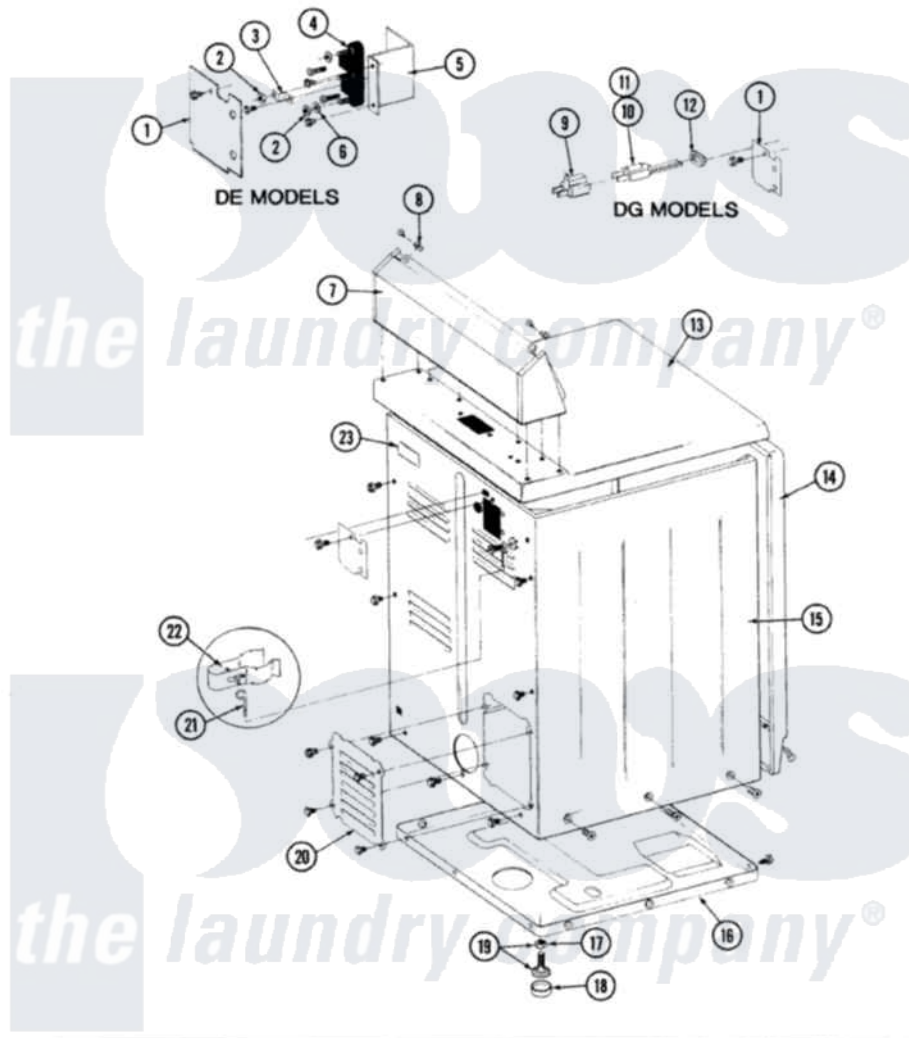

# Maytag LDE8200 09 - REAR VIEW

SECTION: REAR VIEW  
MODEL: DE-DG MODELS

Issue Date: 6/90

38

Maytag Residential Maytag LDE8200 Dryer Parts Parts Diagram 09 - REAR VIEW  
Click on the part number to view part

Item	Original Part Number	Replaced By	Status	Part Description
1	Y312905		Not Available	COVER, TERMINAL
"	<a href="#">Y313561</a>			Screw---NA
2	311484	<a href="#">112432</a>		Nut
3	Y311423	<a href="#">489483</a>		Screw 10-32 X 1/2
"	<a href="#">Y312184</a>			Strap, Grounding
4	Y312209	<a href="#">W10001200</a>		Screw
"	<a href="#">400008</a>			Block, Terminal
5	<a href="#">Y312904</a>			Bracket, Terminal Block
"	<a href="#">Y313561</a>			Screw---NA
"	Y310632	<a href="#">1163839</a>		Screw
6	<a href="#">Y311270</a>			Washer, Terminal Block
7	<a href="#">305193L</a>			Console
8	<a href="#">215075</a>			Fastener, Control Panel To Console
11	305168	<a href="#">33002916</a>		Power Cord, Canadian 240V
13	<a href="#">307104L</a>			Top Cover Assembly
14	<a href="#">308000L</a>			Front Panel Assembly

15	Y310632	<a href="#">1163839</a>	Screw
"	<a href="#">Y313561</a>		Screw---NA
"	307124L	Not Available	CABINET ASSY ALMOND
16	Y303361	Not Available	BASE ASSY. (UPPER & LOWER)
17	Y052740	<a href="#">62739</a>	Nut, Lock
18	<a href="#">Y314137</a>		Foot, Rubber
19	<a href="#">Y305086</a>		Adjustable Leg And Nut
20	Y312951	Not Available	ACCESS COVER, BACK
"	211294	<a href="#">90767</a>	Screw, 8A X 3/8 HeX Washer Head Tapping
"	<a href="#">Y313559</a>		Screw