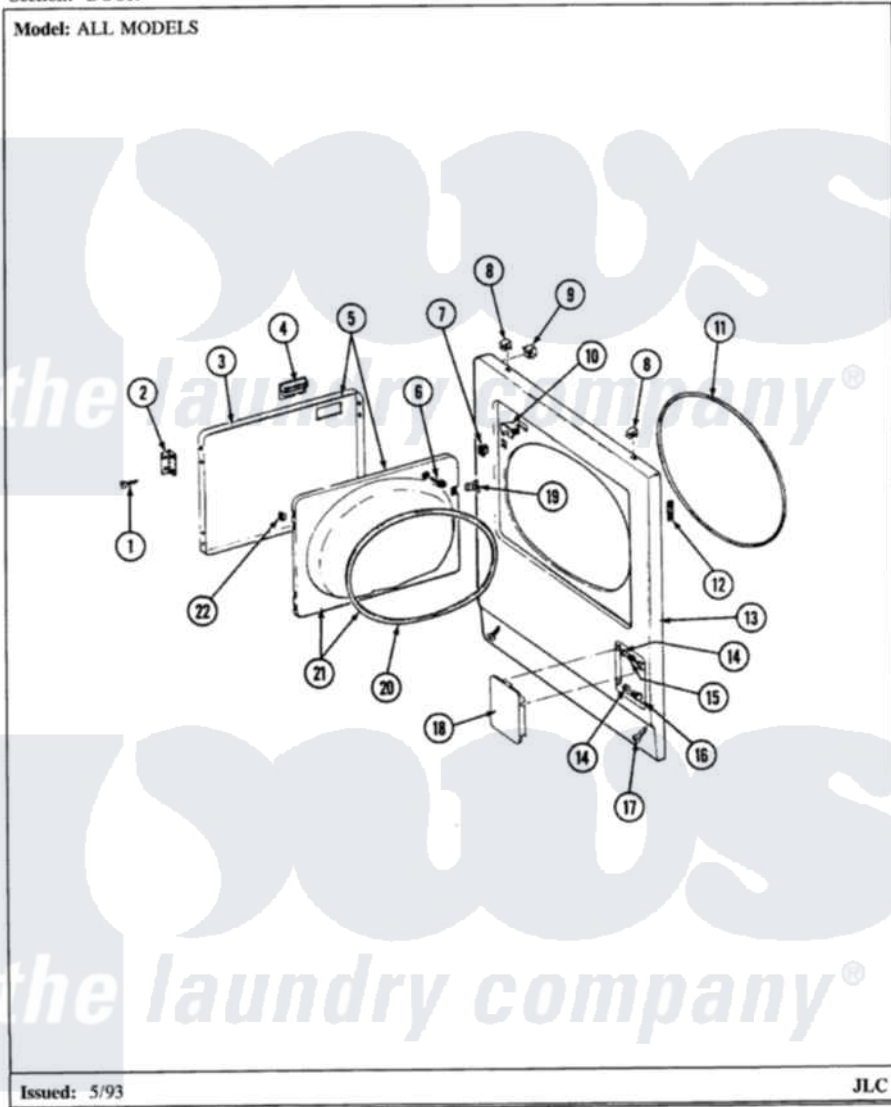

Maytag LDE8200ACL 05 - DOOR

Section: DOOR

P/N 16002019

Model: ALL MODELS

Issued: 5/93

JLC

Maytag [Residential Maytag LDE8200ACL Dryer Parts](#) Parts Diagram 05 - DOOR
 Click on the part number to view part

Item	Original Part Number	Replaced By	Status	Part Description
1	Y314062			Screw, Door Hinge And Panel
2	307099	33001230		Hinge, Door
3	314966			Panel, Outer
4	314946			Handle White
5	Y307111		Not Available	DOOR ASSY. COMPLETE (WHT)
6	312960	489355		Screw, 8 X 1/2
7	306436			Door Latch Kit-W
8	212982	22001650		Fastener, Spring
9	Y310376			Clip, Door Switch Harness
10	Y305753	W10169313		Switch-Dor
11	314937			Seal, Front Panel
12	Y313907			Fastener, Twin
19	314936	33001305		Strike, Door
20	314935	33001192		Seal, Door
21	307098		Not Available	DOOR, INNER (W/SEAL)
				Clip, Door Latch To Outer