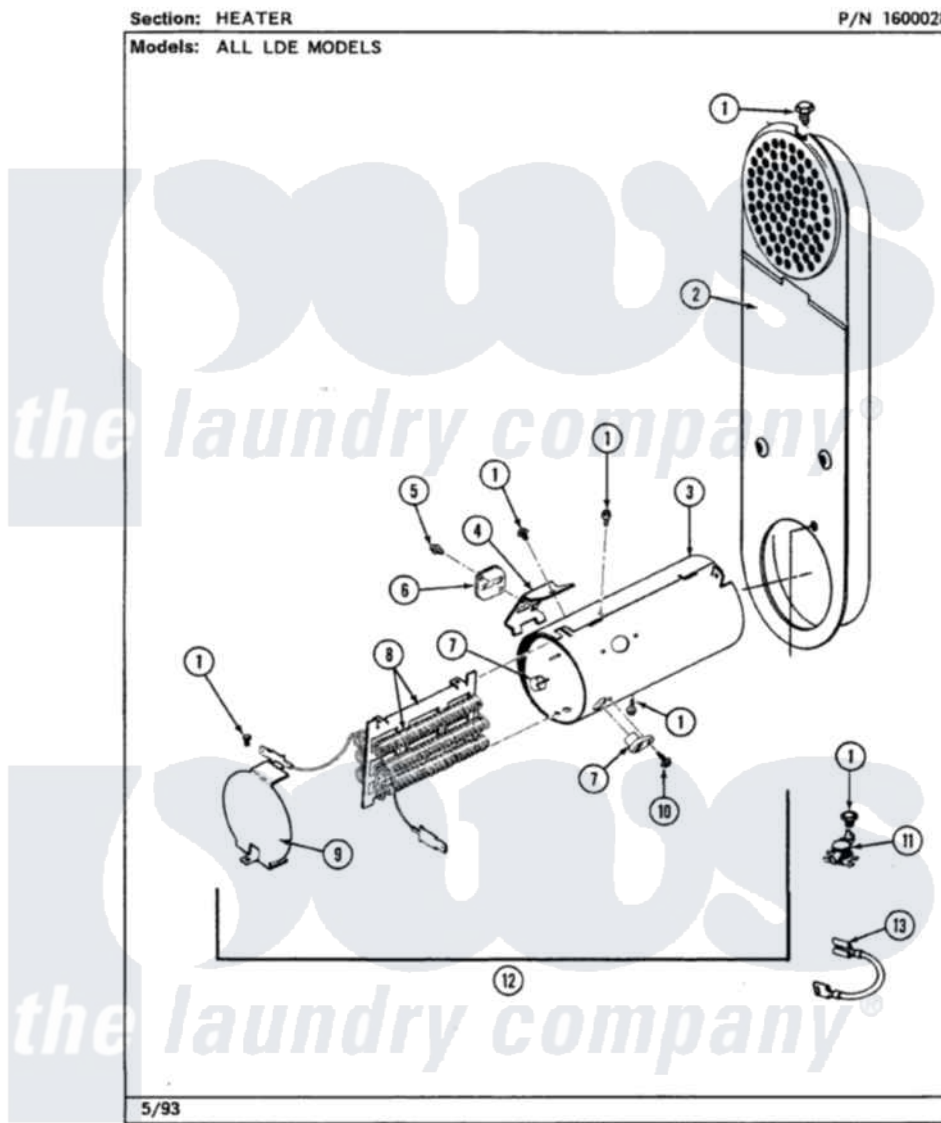

Maytag LDE8200ACL 07 - HEATER (LDE8200ACL,ACW,ADL,ADW)

Maytag Residential Maytag LDE8200ACL Dryer Parts Parts Diagram 07 - HEATER (LDE8200ACL,ACW,ADL,ADW)
Click on the part number to view part

Item	Original Part Number	Replaced By	Status	Part Description
1	211294	90767		Screw, 8A X 3/8 HeX Washer Head Tapping
2	308503		Not Available	INLET DUCT ASSEMBLY
"	307120		Not Available	INLET DUCT ASSY.
3	314995			Enclosure, Heater
4	315346			Bracket, Thermal Fuse
5	314848	W10116760		Screw
6	307473			Fuse, Thermal
7	314998			Insulator, Terminal
8	307184	Y308612		Heater Sub-Assembly
9	314999			Shield, Radiant
10	314554		Not Available	SCREW
11	308217			Thermostat, Hi-Limit
"	303396			Thermostat, Hi-Limit
12	307178			Heater Assembly
13	Y307173			Wire, Jumper