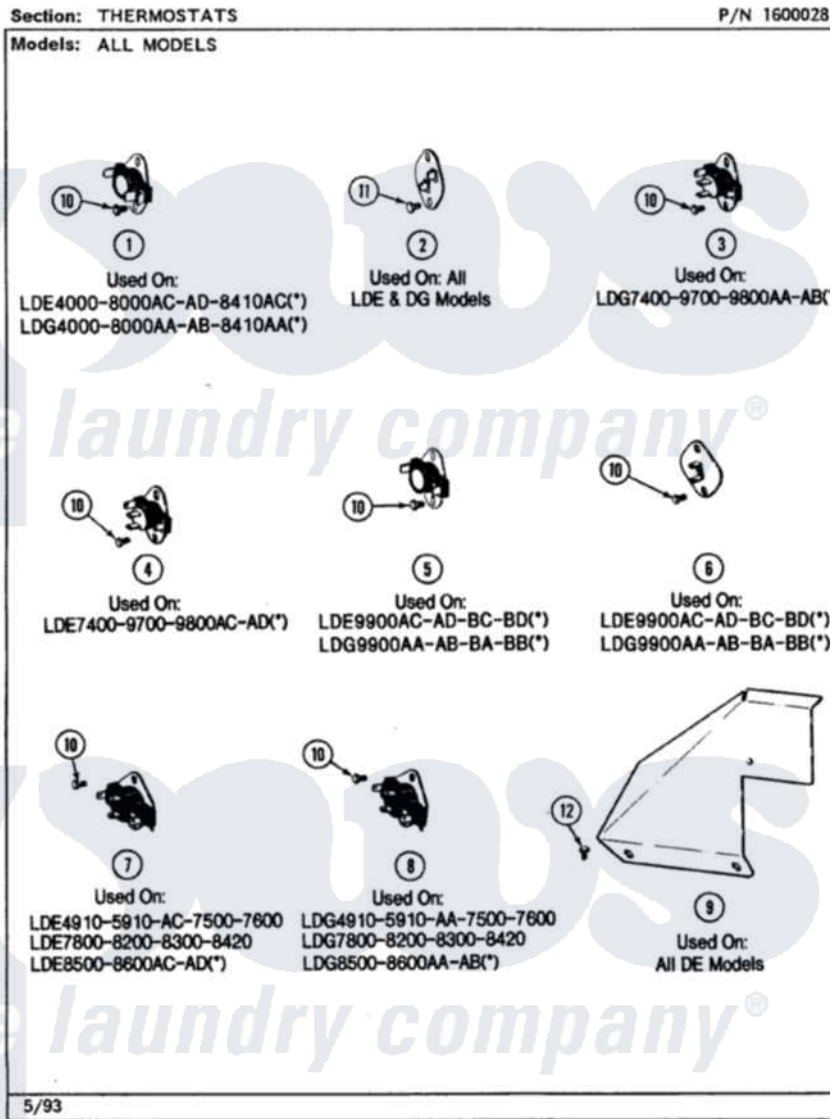

Maytag LDE8200ACL 10 - THERMOSTATS (LAT8200ACL,ACW,ADL,ADW)

Maytag [Residential Maytag LDE8200ACL Dryer Parts](#) Parts Diagram 10 - THERMOSTATS
(LAT8200ACL,ACW,ADL,ADW)
[Click on the part number to view part](#)

Item	Original Part Number	Replaced By	Status	Part Description
1	Y304475			Cycling Thermostat 140 Deg.
2	306604			Cut-Off, Thermal Part Not Used
4	306911			Thermostat, Multi-Temp
5	307200			Thermostat, Limit
6	307208			Thermistor, Temp. Control
7	307249			Thermostat, Multi-Temp
9	315122		Not Available	COVER, THERMOSTAT PART NOT USED (MDE ONLY)
10	211294	90767		Screw, 8A X 3/8 HeX Washer Head Tapping
11	314848	W10116760		Screw
12	Y310632	1163839		Screw