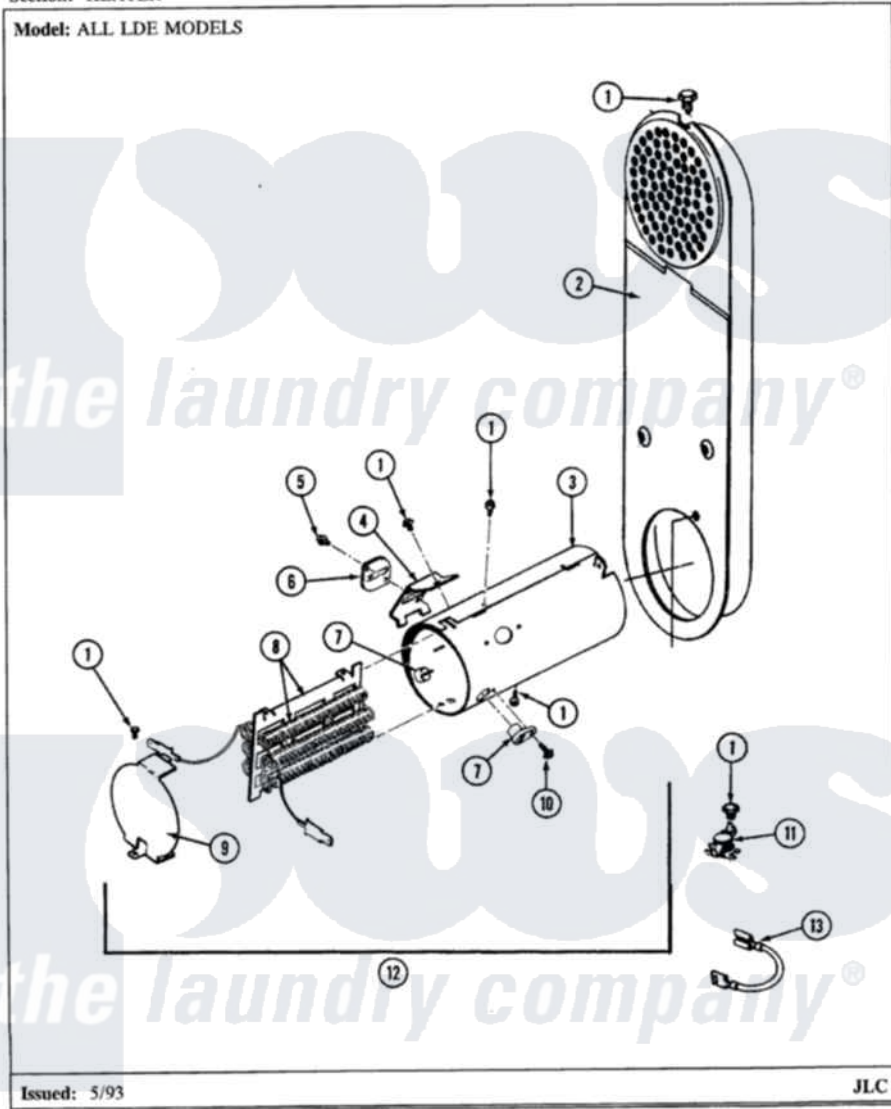

# Maytag LDE8200ADE 05 - HEATER

Section: HEATER

P/N 16002019

Model: ALL LDE MODELS

Maytag [Residential Maytag LDE8200ADE Dryer Parts](#) Parts Diagram 05 - HEATER

[Click on the part number to view part](#)

Item	Original Part Number	Replaced By	Status	Part Description
1	211294	<a href="#">90767</a>		Screw, 8A X 3/8 HeX Washer Head Tapping
2	308503		Not Available	INLET DUCT ASSEMBLY
3	<a href="#">314995</a>			Enclosure, Heater
4	<a href="#">315346</a>			Bracket, Thermal Fuse
5	314848	<a href="#">W10116760</a>		Screw
6	<a href="#">307473</a>			Fuse, Thermal
7	<a href="#">314998</a>			Insulator, Terminal
8	307184	<a href="#">Y308612</a>		Heater Sub-Assembly
9	<a href="#">314999</a>			Shield, Radiant
10	314554		Not Available	SCREW
11	<a href="#">308217</a>			Thermostat, Hi-Limit
12	<a href="#">307178</a>			Heater Assembly
13	<a href="#">Y307173</a>			Wire, Jumper