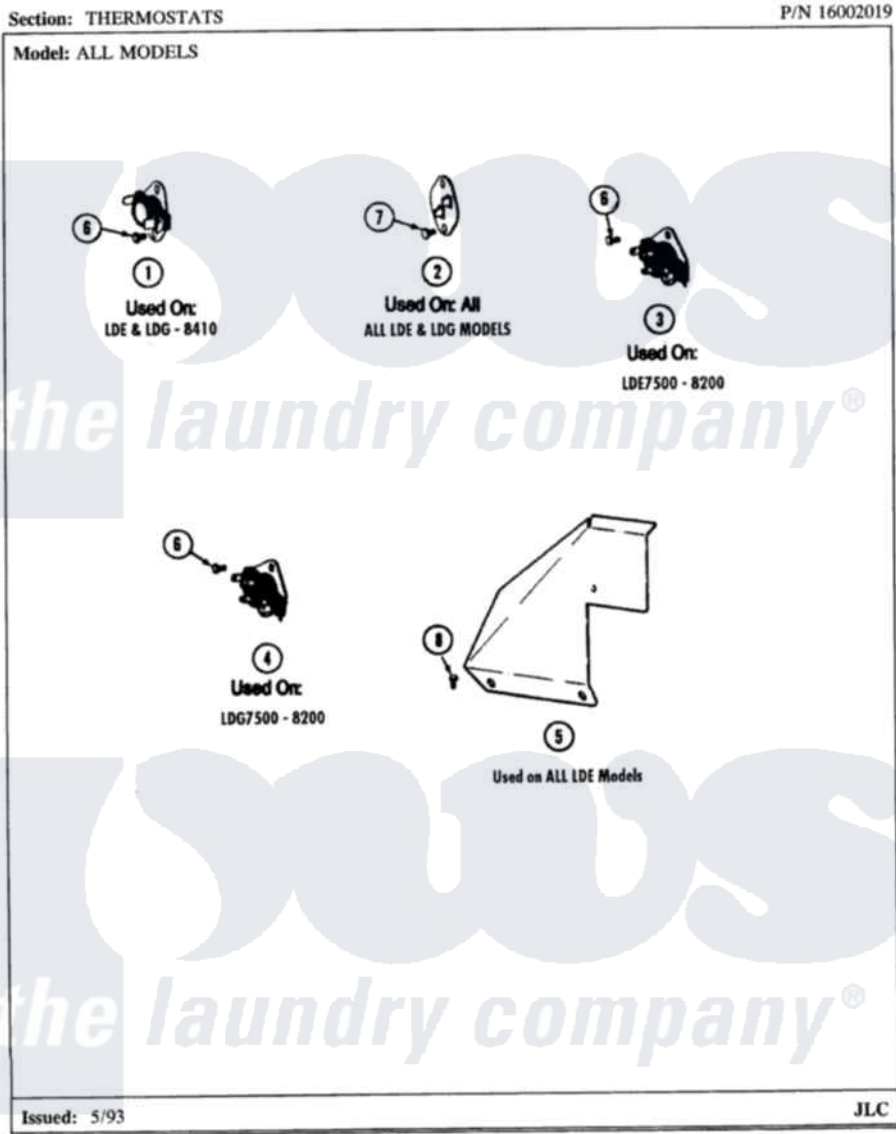

Maytag LDE8200ADE 07 - THERMOSTATS

Maytag [Residential Maytag LDE8200ADE Dryer Parts](#) Parts Diagram 07 - THERMOSTATS
 Click on the part number to view part

Item	Original Part Number	Replaced By	Status	Part Description
1	Y304475			Cycling Thermostat 140 Deg.
2	306604			Cut-Off, Thermal Part Not Used
3	307249			Thermostat, Multi-Temp
5	315122		Not Available	COVER, THERMOSTAT PART NOT USED (MDE ONLY)
6	211294	90767		Screw, 8A X 3/8 HeX Washer Head Tapping
7	314848	W10116760		Screw
8	Y310632	1163839		Screw