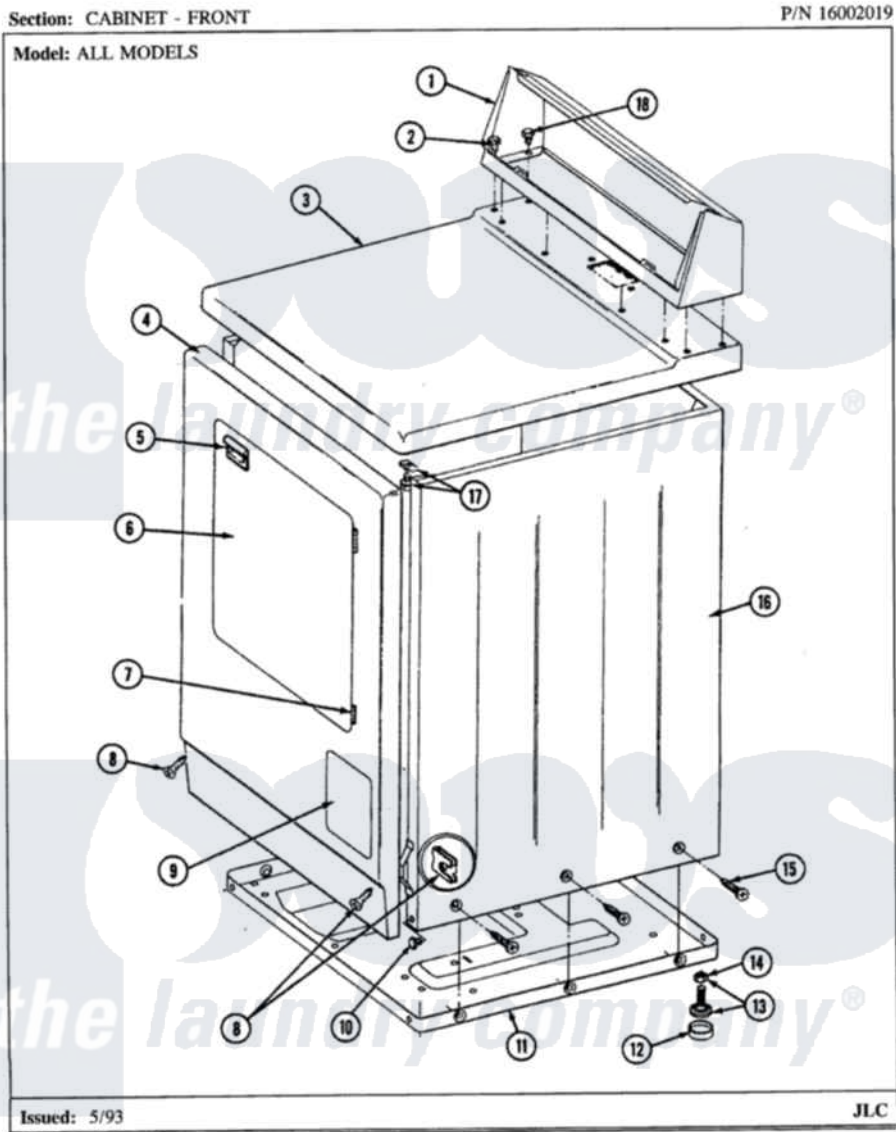

Maytag LDE8200ADL 01 - CABINET-FRONT

Maytag [Residential Maytag LDE8200ADL Dryer Parts](#) Parts Diagram 01 - CABINET-FRONT
 Click on the part number to view part

Item	Original Part Number	Replaced By	Status	Part Description
1	Y305193			Console
2	Y313559			Screw
3	307104			Top Cover Assembly
5	314946			Handle White
6	314966			Panel, Outer
"	Y307111		Not Available	DOOR ASSY. COMPLETE (WHT)
7	307099	33001230		Hinge, Door
8	204439			Screw And Fstner Assembly
10	Y310632	1163839		Screw
11	Y303361		Not Available	BASE ASSY. (UPPER & LOWER)
12	Y314137			Foot, Rubber
13	Y305086			Adjustable Leg And Nut
14	Y052740	62739		Nut, Lock
15	213007			Xfor Cabinet See Cabinet, Back

16

[307124](#)

Cabinet

17

[204445](#)

Screw And Fastener Assembly

18

211294

[90767](#)

Screw, 8A X 3/8 HeX Washer
Head Tapping