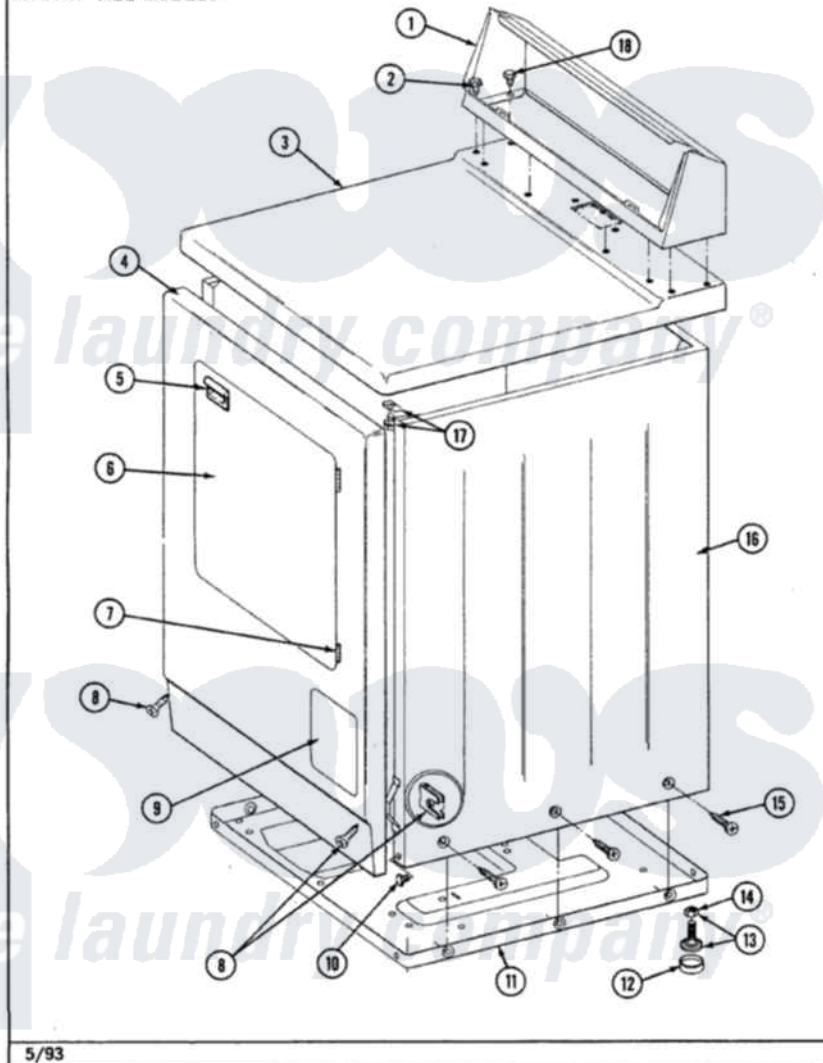

**Maytag LDE8200ADL 02 - CABINET-FRONT
(LDE8200ACL,ACW,ADL,ADW)**

Section: CABINET-FRONT

P/N 1600028

Models: ALL MODELS

5/93

Maytag Residential Maytag LDE8200ADL Dryer Parts Parts Diagram 02 - CABINET-FRONT
(LDE8200ACL,ACW,ADL,ADW)

Click on the part number to view part

Item	Original Part Number	Replaced By	Status	Part Description
1	305193L			Console
2	Y313559			Screw
3	307104L			Top Cover Assembly
4	308000L			Front Panel Assembly
5	314972			Handle Door ALM
6	314966L		Not Available	DOOR PANEL ALMOND
"	307111L	308061L		Door Assembly---NA
7	307099	33001230		Hinge, Door
8	204439			Screw And Fstner Assembly
10	Y310632	1163839		Screw
11	Y303361		Not Available	BASE ASSY. (UPPER & LOWER)
12	Y314137			Foot, Rubber
13	Y305086			Adjustable Leg And Nut
14	Y052740	62739		Nut, Lock

15	213007		Xfor Cabinet See Cabinet, Back
16	307124L	Not Available	CABINET ASSY ALMOND
17	204445		Screw And Fastener Assembly
18	211294	90767	Screw, 8A X 3/8 HeX Washer Head Tapping