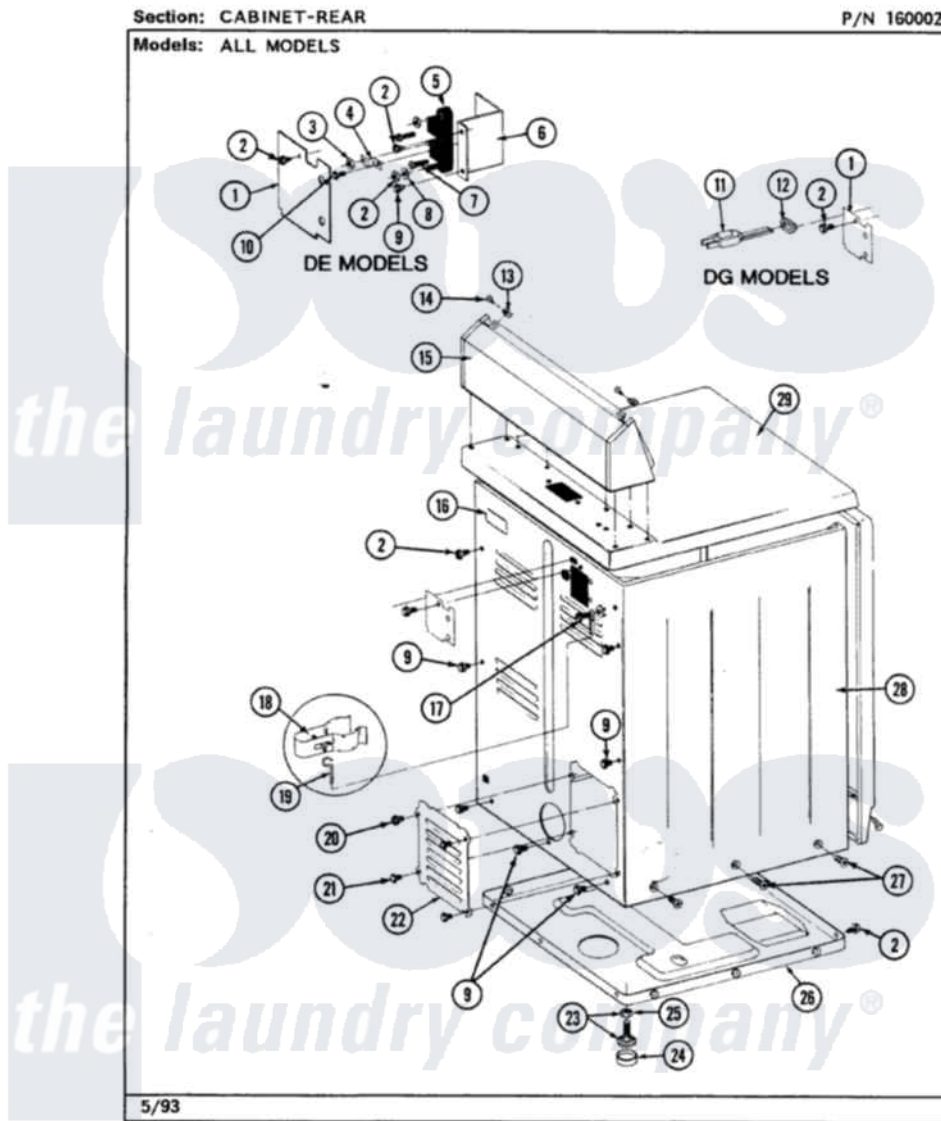

# Maytag LDE8200ADL 03 - CABINET-REAR (LDE8200ACL,ACW,ADL,ADW)

Maytag Residential Maytag LDE8200ADL Dryer Parts Parts Diagram 03 - CABINET-REAR  
(LDE8200ACL,ACW,ADL,ADW)  
Click on the part number to view part

Item	Original Part Number	Replaced By	Status	Part Description
1	Y312905		Not Available	COVER, TERMINAL
2	<a href="#">Y313561</a>			Screw---NA
3	311484	<a href="#">112432</a>		Nut
4	<a href="#">Y312184</a>			Strap, Grounding
5	<a href="#">400008</a>			Block, Terminal
6	<a href="#">Y312904</a>			Bracket, Terminal Block
7	Y312209	<a href="#">W10001200</a>		Screw
8	<a href="#">Y311270</a>			Washer, Terminal Block
9	Y310632	<a href="#">1163839</a>		Screw
10	Y311423	<a href="#">489483</a>		Screw 10-32 X 1/2
11	305168	<a href="#">33002916</a>		Power Cord, Canadian 240V
13	<a href="#">215075</a>			Fastener, Control Panel To Console
14	<a href="#">210932</a>			Screw, No.8 X 9/16 Ctsk Note: Screw, Inlet Duct
15	<a href="#">305193L</a>			Console

16	214519		LABEL, ELECTRICAL INSTR. PART NOT USED-GAS MODELS ONLY
17	303846	<a href="#">22003781</a>	Screw, Ground Strap
20	<a href="#">Y313559</a>		Screw
21	211294	<a href="#">90767</a>	Screw, 8A X 3/8 HeX Washer Head Tapping
22	Y312951	Not Available	ACCESS COVER, BACK
23	<a href="#">Y305086</a>		Adjustable Leg And Nut
24	<a href="#">Y314137</a>		Foot, Rubber
25	Y052740	<a href="#">62739</a>	Nut, Lock
26	Y303361	Not Available	BASE ASSY. (UPPER & LOWER)
27	213077	Not Available	CAP FOR TIMER KNOB
28	307124L	Not Available	CABINET ASSY ALMOND
29	<a href="#">307104L</a>		Top Cover Assembly