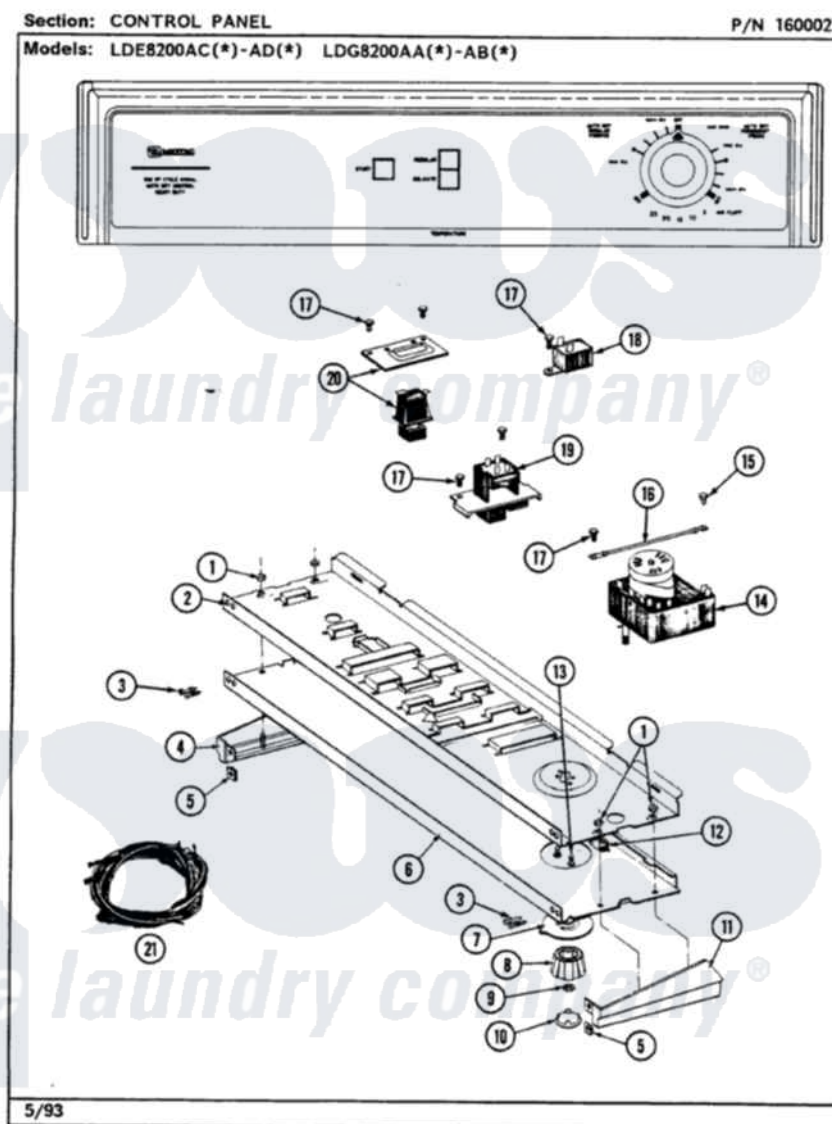

**Maytag LDE8200ADL 04 - CONTROL PANEL
(LDE8200ACL,ACW,ADL,ADW)**

Maytag [Residential Maytag LDE8200ADL Dryer Parts](#) Parts Diagram 04 - CONTROL PANEL
(LDE8200ACL,ACW,ADL,ADW)
[Click on the part number to view part](#)

Item	Original Part Number	Replaced By	Status	Part Description
1	214872			Palnut, End Cap Note: Nut, Lamp Holder
2	314184			Back Up Plate
3	210932			Screw, No.8 X 9/16 Ctsk Note: Screw, Inlet Duct
4	207215		Not Available	END CAP LH
5	214894			Fastener, End Cap
6	308265		Not Available	CONTROL PANEL
7	315042			Dial Skirt
8	315041			Knob, Timer
9	312273			Nut, Control Knob
10	215821		Not Available	CAP, KNOB
11	207216		Not Available	END CAP RH
12	214897			Pad, Control Panel
13	315317	488234		Screw 8-32 X 1/4

14	Y308220		Not Available	TIMER
15	211294	90767		Screw, 8A X 3/8 HeX Washer Head Tapping
16	204807			Ground Wire, Supp. Plte To Top Cover
17	211168	W10139210		Screw, 8-18 X 5/16
18	305205	694419		Mini-Buzzer
19	207365			2 Button Switch
20	307305			Switch Push To Start
21	308331		Not Available	WIRE HARNESS
22	16000327		Not Available	GUIDE, QUICK REF. - MAYTAG
"	315224		Not Available	MANUAL, USE & CARE (FCH)