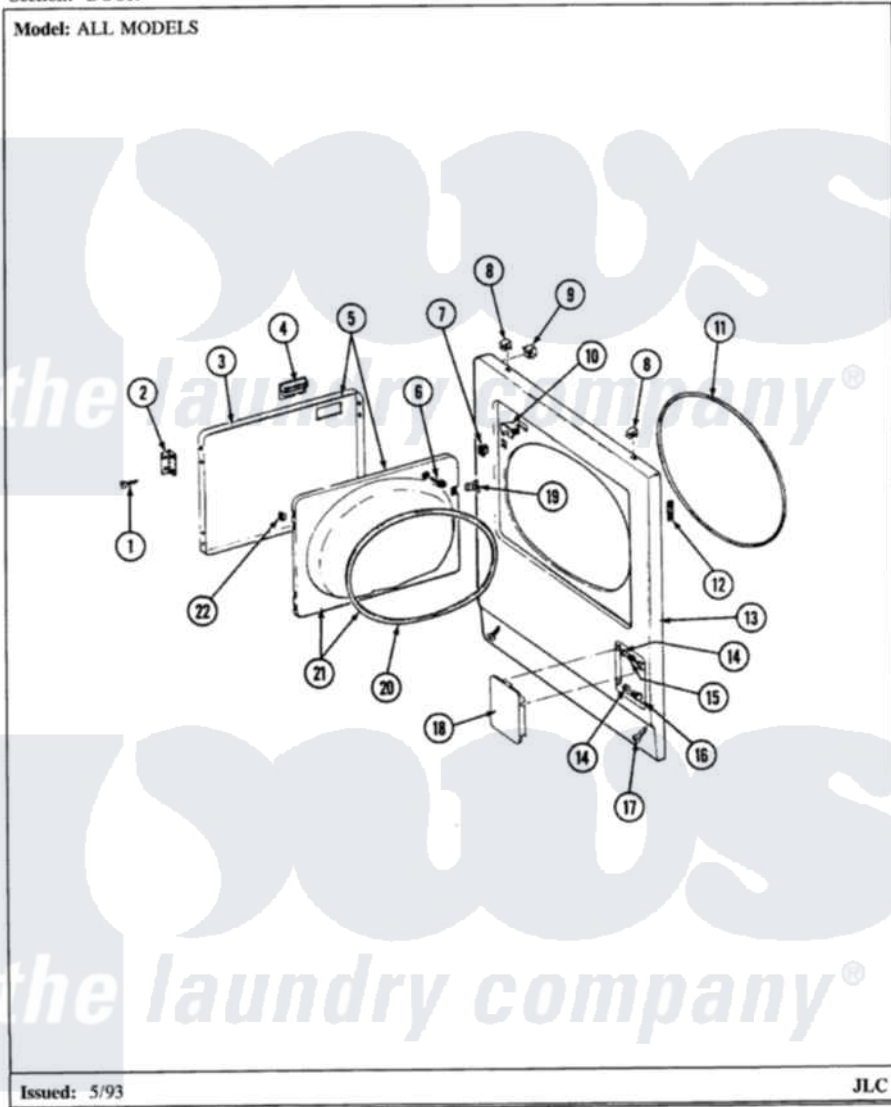

# Maytag LDE8200ADL 05 - DOOR

Section: DOOR

P/N 16002019

Model: ALL MODELS

Issued: 5/93

JLC

Maytag [Residential Maytag LDE8200ADL Dryer Parts](#) Parts Diagram 05 - DOOR  
 Click on the part number to view part

Item	Original Part Number	Replaced By	Status	Part Description
1	<a href="#">Y314062</a>			Screw, Door Hinge And Panel
2	307099	<a href="#">33001230</a>		Hinge, Door
3	<a href="#">314966</a>			Panel, Outer
4	<a href="#">314946</a>			Handle White
5	Y307111		Not Available	DOOR ASSY. COMPLETE (WHT)
6	312960	<a href="#">489355</a>		Screw, 8 X 1/2
7	<a href="#">306436</a>			Door Latch Kit-W
8	212982	<a href="#">22001650</a>		Fastener, Spring
9	<a href="#">Y310376</a>			Clip, Door Switch Harness
10	Y305753	<a href="#">W10169313</a>		Switch-Dor
11	<a href="#">314937</a>			Seal, Front Panel
12	<a href="#">Y313907</a>			Fastener, Twin
19	314936	<a href="#">33001305</a>		Strike, Door
20	314935	<a href="#">33001192</a>		Seal, Door
21	307098		Not Available	DOOR, INNER (W/SEAL)
				Clip, Door Latch To Outer