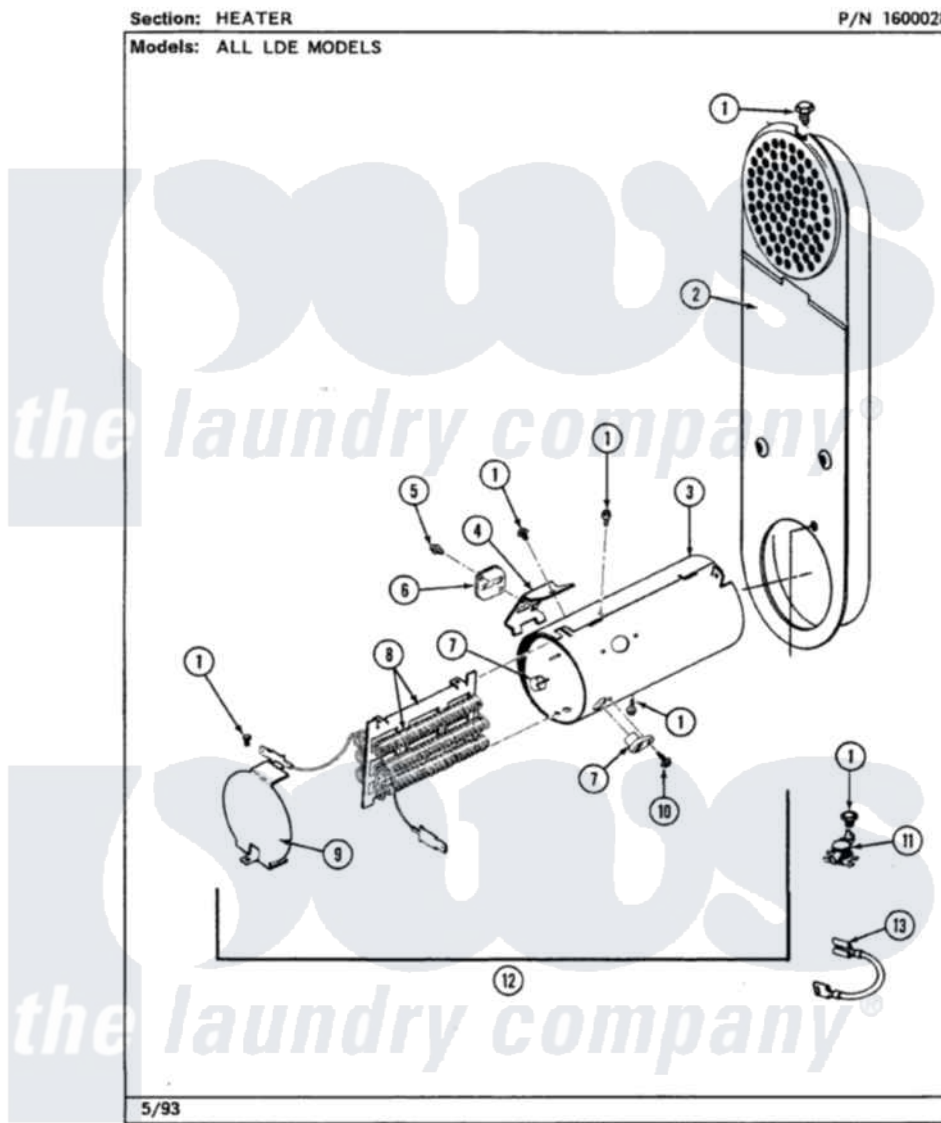

Maytag LDE8200ADL 07 - HEATER (LDE8200ACL,ACW,ADL,ADW)

Maytag Residential Maytag LDE8200ADL Dryer Parts Parts Diagram 07 - HEATER (LDE8200ACL,ACW,ADL,ADW)
Click on the part number to view part

Item	Original Part Number	Replaced By	Status	Part Description
1	211294	90767		Screw, 8A X 3/8 HeX Washer Head Tapping
2	308503		Not Available	INLET DUCT ASSEMBLY
"	307120		Not Available	INLET DUCT ASSY.
3	314995			Enclosure, Heater
4	315346			Bracket, Thermal Fuse
5	314848	W10116760		Screw
6	307473			Fuse, Thermal
7	314998			Insulator, Terminal
8	307184	Y308612		Heater Sub-Assembly
9	314999			Shield, Radiant
10	314554		Not Available	SCREW
11	308217			Thermostat, Hi-Limit
"	303396			Thermostat, Hi-Limit
12	307178			Heater Assembly
13	Y307173			Wire, Jumper