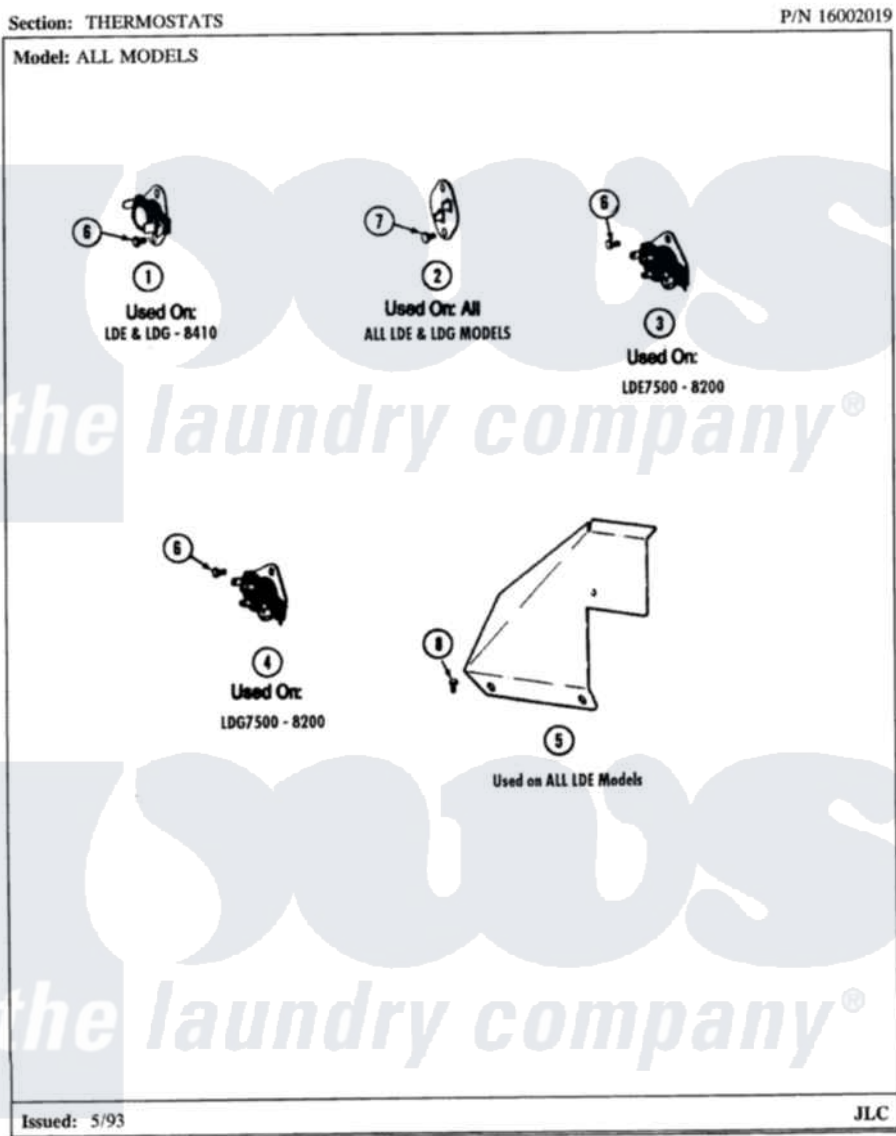

Maytag LDE8200ADL 09 - THERMOSTATS

Maytag [Residential Maytag LDE8200ADL Dryer Parts](#) Parts Diagram 09 - THERMOSTATS
 Click on the part number to view part

Item	Original Part Number	Replaced By	Status	Part Description
1	Y304475			Cycling Thermostat 140 Deg.
2	306604			Cut-Off, Thermal Part Not Used
6	211294	90767		Screw, 8A X 3/8 HeX Washer Head Tapping
7	314848	W10116760		Screw