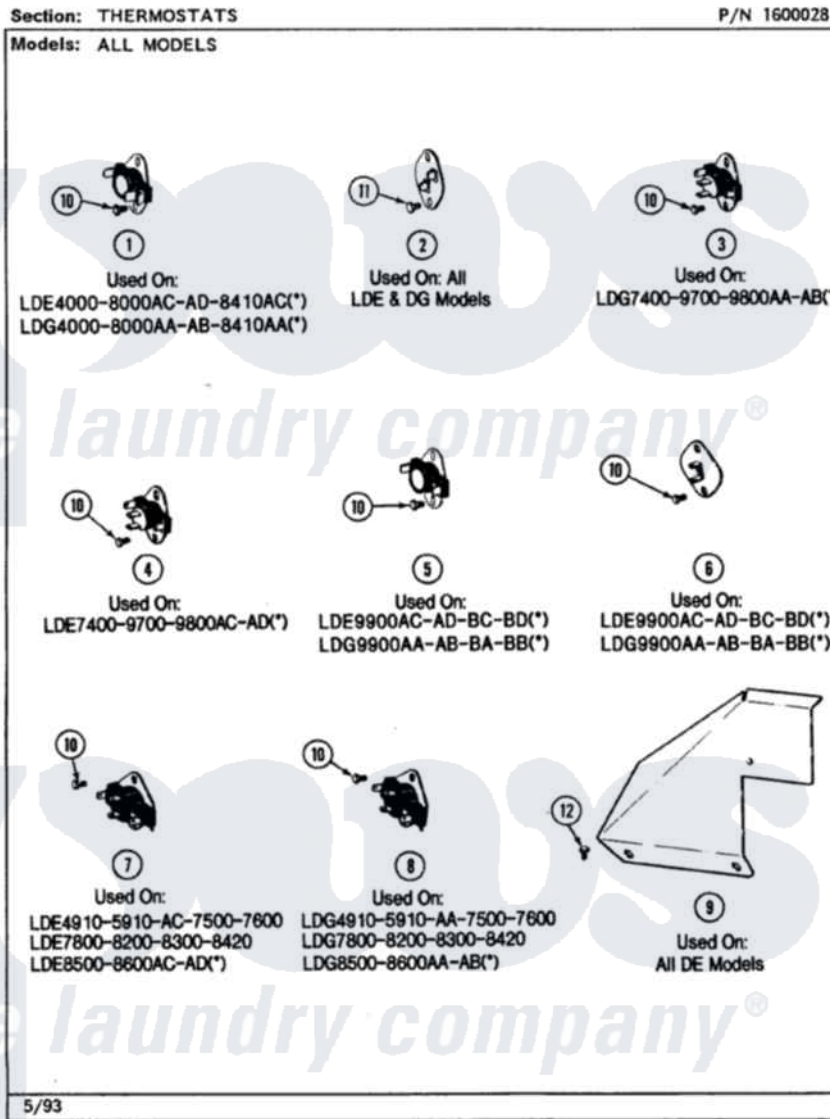

Maytag LDE8200ADL 10 - THERMOSTATS (LAT8200ACL,ACW,ADL,ADW)

Maytag [Residential Maytag LDE8200ADL Dryer Parts](#) Parts Diagram 10 - THERMOSTATS
(LAT8200ACL,ACW,ADL,ADW)
[Click on the part number to view part](#)

Item	Original Part Number	Replaced By	Status	Part Description
1	Y304475			Cycling Thermostat 140 Deg.
2	306604			Cut-Off, Thermal Part Not Used
4	306911			Thermostat, Multi-Temp
5	307200			Thermostat, Limit
6	307208			Thermistor, Temp. Control
7	307249			Thermostat, Multi-Temp
9	315122		Not Available	COVER, THERMOSTAT PART NOT USED (MDE ONLY)
10	211294	90767		Screw, 8A X 3/8 HeX Washer Head Tapping
11	314848	W10116760		Screw
12	Y310632	1163839		Screw