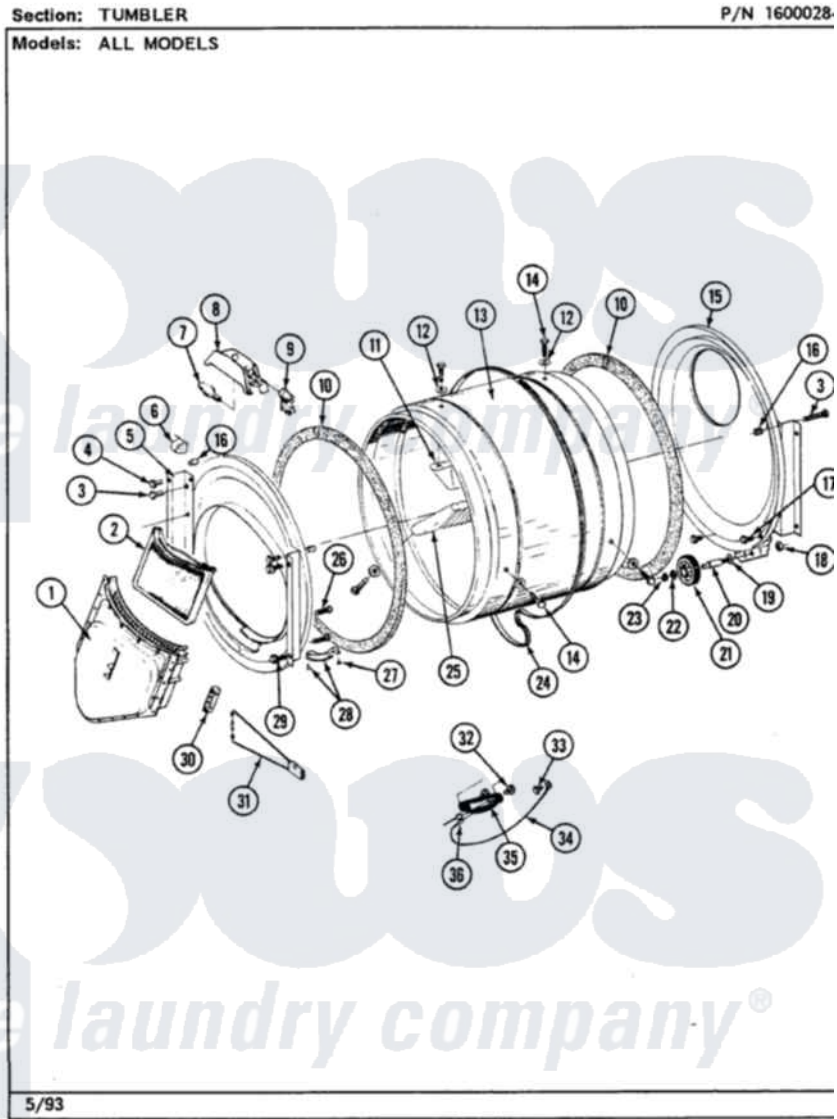

Maytag LDE8200ADL 11 - TUMBLER (LAT8200ACL,ACW,ADL,ADW)

Maytag Residential Maytag LDE8200ADL Dryer Parts Parts Diagram 11 - TUMBLER (LAT8200ACL,ACW,ADL,ADW)
Click on the part number to view part

Item	Original Part Number	Replaced By	Status	Part Description
1	Y307112	33001016		Outlet Duct Assembly
2	Y307107	33002970		Lint Filte
3	313764		Not Available	SCREW
4	Y313561			Screw----NA
5	307109	33001179		Front, Tumbler
6	Y310376			Clip, Door Switch Harness
10	314820			Seal, Tumbler
11	314803	33001012		Baffle
12	314158			Washer, Baffle To Tumbler
13	306663		Not Available	TUMBLER W/BAFFLES
"	314802		Not Available	TUMBLER W/OUT BAFFLES
14	Y310759			Screw, Tumbler Baffles
15	Y308544	33001178		Back, Tumbler
"	Y307114	33001178		Back, Tumbler
16	313915	31-3915		Tech Sheet
17	211294	90767		Screw, 8A X 3/8 HeX Washer Head Tapping

18	312538	33001443	Nut, Hex
19	Y313347	312535	Washer, Vault Mounting Brk.
20	Y312948	6-3129480	Shaft- Tumbler
21	Y303373	12001541	Drum Roller/Washer Assembly--W
22	312535		Washer, Vault Mounting Brk.
23	410233	9703438	Ring-Retrn
24	Y312959		Poly "V" Belt For Tumbler
25	314804	33001004	Baffle, Tall
26	Y314110	33002917	Screw, No.10-16
27	210720		Rivet, Bearing To Tumbler Frnt
28	306508		Tumbler Bearing Kit ---W
29	Y310632	1163839	Screw