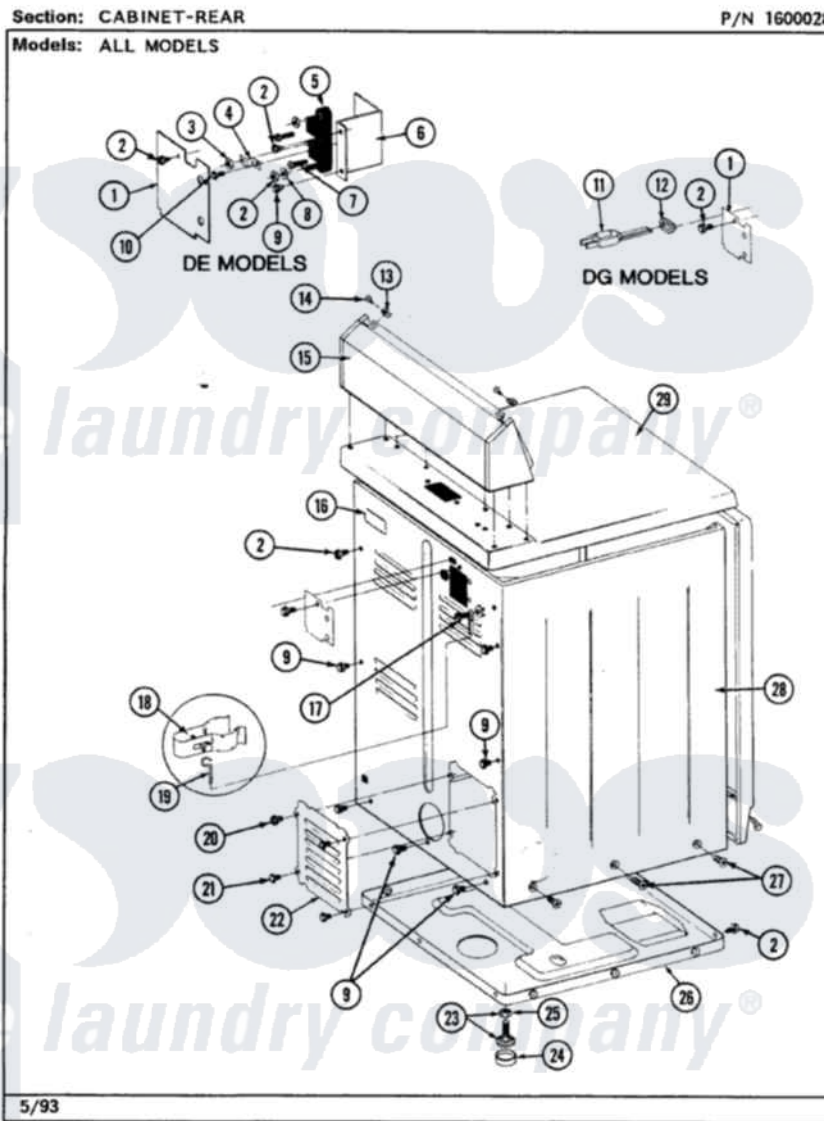

Maytag LDE8300ACL 02 - CABINET-REAR

Maytag Residential Maytag LDE8300ACL Dryer Parts Parts Diagram 02 - CABINET-REAR
Click on the part number to view part

Item	Original Part Number	Replaced By	Status	Part Description
1	Y312905		Not Available	COVER, TERMINAL
2	Y313561			Screw---NA
3	311484	112432		Nut
4	Y312184			Strap, Grounding
5	400008			Block, Terminal
6	Y312904			Bracket, Terminal Block
7	Y312209	W10001200		Screw
8	Y311270			Washer, Terminal Block
9	Y310632	1163839		Screw
10	Y311423	489483		Screw 10-32 X 1/2
13	215075			Fastener, Control Panel To Console
14	210932			Screw, No.8 X 9/16 Ctsk Note: Screw, Inlet Duct
15	305193L			Console
16	214519			LABEL, ELECTRICAL INSTR. PART NOT USED-GAS MODELS ONLY

17	303846	22003781	Screw, Ground Strap
20	Y313559		Screw
21	211294	90767	Screw, 8A X 3/8 HeX Washer Head Tapping
22	Y312951	Not Available	ACCESS COVER, BACK
23	Y305086		Adjustable Leg And Nut
24	Y314137		Foot, Rubber
25	Y052740	62739	Nut, Lock
26	Y303361	Not Available	BASE ASSY. (UPPER & LOWER)
27	213077	Not Available	CAP FOR TIMER KNOB