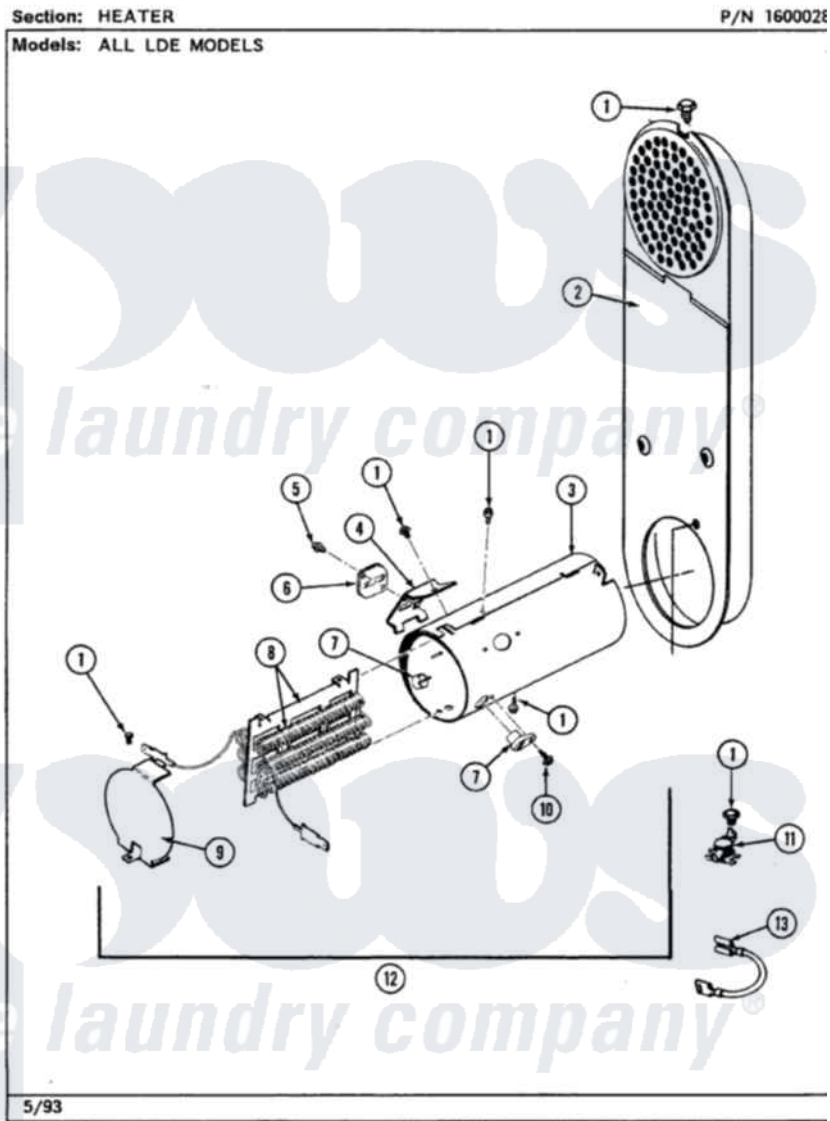

Maytag LDE8300ACL 05 - HEATER

Maytag [Residential Maytag LDE8300ACL Dryer Parts](#) Parts Diagram 05 - HEATER
Click on the part number to view part

Item	Original Part Number	Replaced By	Status	Part Description
1	211294	90767		Screw, 8A X 3/8 HeX Washer Head Tapping
2	308503		Not Available	INLET DUCT ASSEMBLY
"	307120		Not Available	INLET DUCT ASSY.
3	314995			Enclosure, Heater
4	315346			Bracket, Thermal Fuse
5	314848	W10116760		Screw
6	307473			Fuse, Thermal
7	314998			Insulator, Terminal
8	307184	Y308612		Heater Sub-Assembly
9	314999			Shield, Radiant
10	314554		Not Available	SCREW
11	308217			Thermostat, Hi-Limit
"	303396			Thermostat, Hi-Limit
12	307178			Heater Assembly
13	Y307173			Wire, Jumper