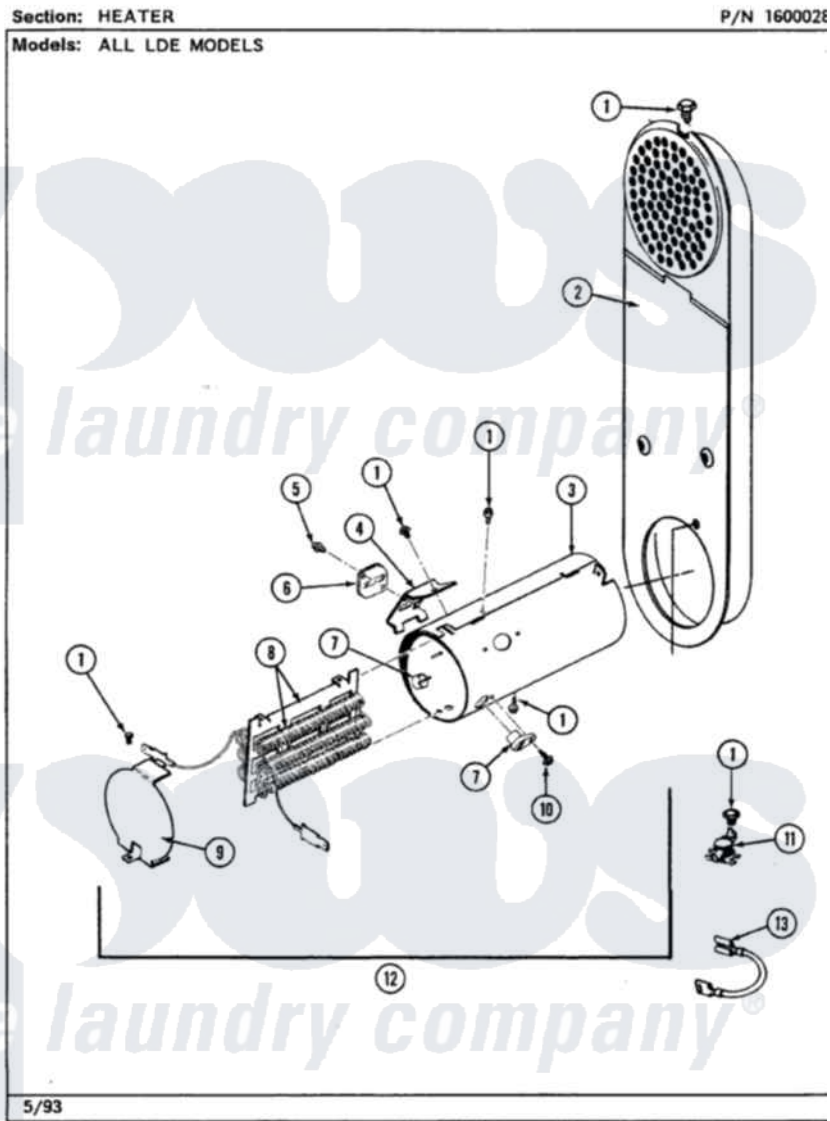

Maytag LDE8300ACW 05 - HEATER

Maytag [Residential Maytag LDE8300ACW Dryer Parts](#) Parts Diagram 05 - HEATER
Click on the part number to view part

Item	Original Part Number	Replaced By	Status	Part Description
1	211294	90767		Screw, 8A X 3/8 HeX Washer Head Tapping
2	308503		Not Available	INLET DUCT ASSEMBLY
"	307120		Not Available	INLET DUCT ASSY.
3	314995			Enclosure, Heater
4	315346			Bracket, Thermal Fuse
5	314848	W10116760		Screw
6	307473			Fuse, Thermal
7	314998			Insulator, Terminal
8	307184	Y308612		Heater Sub-Assembly
9	314999			Shield, Radiant
10	314554		Not Available	SCREW
11	308217			Thermostat, Hi-Limit
"	303396			Thermostat, Hi-Limit
12	307178			Heater Assembly
13	Y307173			Wire, Jumper