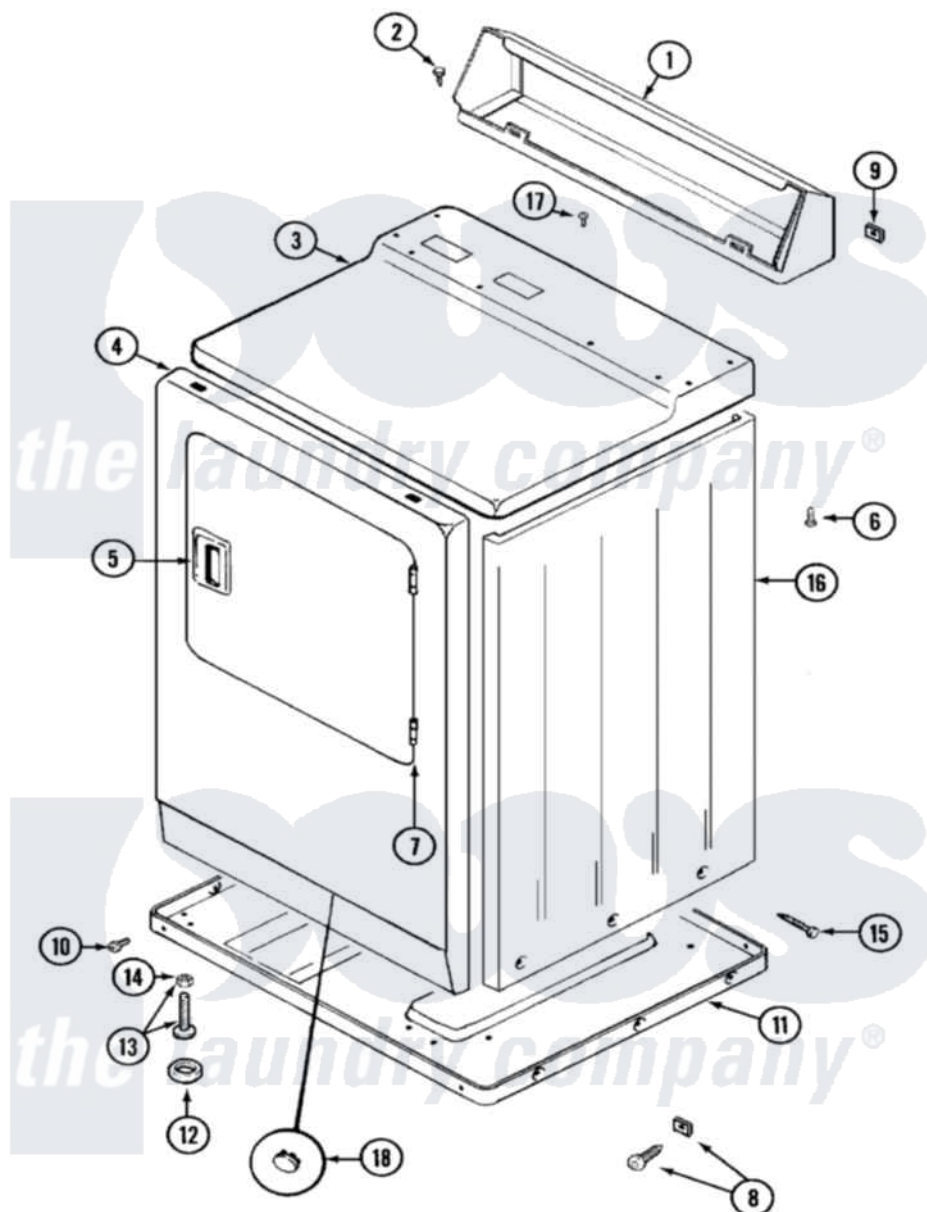

# Maytag LDE8304ACE 01 - CABINET-FRONT

Maytag Residential Maytag LDE8304ACE Dryer Parts Parts Diagram 01 - CABINET-FRONT  
 Click on the part number to view part

Item	Original Part Number	Replaced By	Status	Part Description
1	<a href="#">Y305193</a>			Console
2	216423	<a href="#">3370225</a>		Screw
3	<a href="#">33001165</a>			Top Cover Assembly
4	<a href="#">33001242</a>			Panel, Front
5	<a href="#">33001241</a>			Handle, Door
6	<a href="#">214354</a>			Screw, Top Cover To Cabnt.
7	<a href="#">33001230</a>			Hinge, Door
8	<a href="#">204439</a>			Screw And Fstner Assembly
9	<a href="#">215075</a>			Fastener, Control Panel To Console
10	<a href="#">Y313561</a>			Screw---NA
"	Y310632	<a href="#">1163839</a>		Screw
11	Y303361		Not Available	BASE ASSY. (UPPER & LOWER)
12	<a href="#">Y314137</a>			Foot, Rubber
13	<a href="#">Y305086</a>			Adjustable Leg And Nut
14	Y052740	<a href="#">62739</a>		Nut, Lock

15	<a href="#">213007</a>		Xfor Cabinet See Cabinet, Back
16	33001159	<a href="#">33001327</a>	Cabinet
17	210186	<a href="#">3370225</a>	Screw
18	33001132	<a href="#">33002342</a>	Plug, Sifht Hole