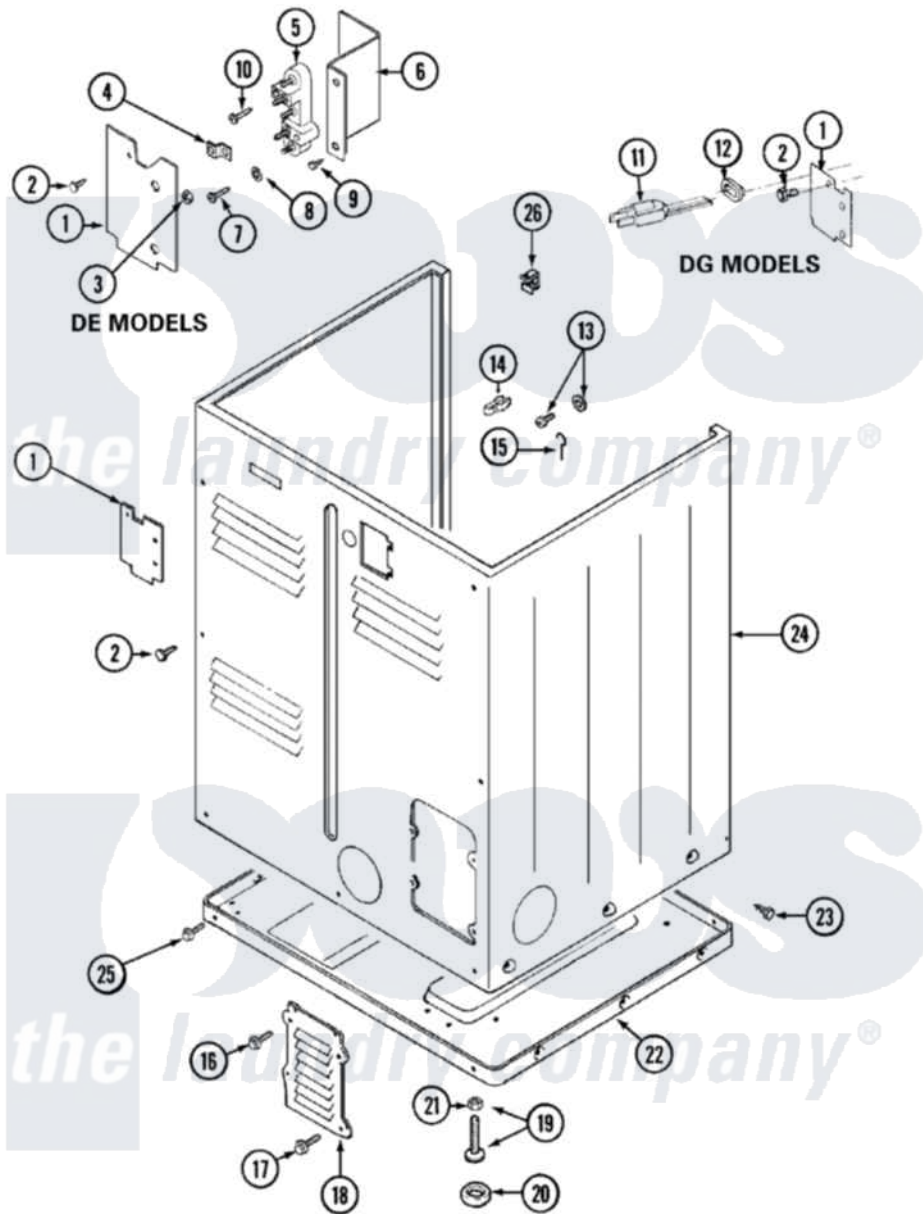

Maytag LDE8304ACE 02 - CABINET-REAR

Maytag [Residential Maytag LDE8304ACE Dryer Parts](#) Parts Diagram 02 - CABINET-REAR
 Click on the part number to view part

Item	Original Part Number	Replaced By	Status	Part Description
1	Y312905		Not Available	COVER, TERMINAL
2	Y313561			Screw----NA
3	311484	112432		Nut
4	Y312184			Strap, Grounding
5	400008			Block, Terminal
6	Y312904			Bracket, Terminal Block
7	Y312209	W10001200		Screw
8	Y311270			Washer, Terminal Block
9	Y310632	1163839		Screw
10	33001245			Screw----NA
13	303846	22003781		Screw, Ground Strap
14	301548			Clamp, Ground Wire
15	204807			Ground Wire, Supp. Plte To Top Cover
16	Y313559			Screw
17	211294	90767		Screw, 8A X 3/8 HeX Washer Head Tapping

18	Y312951	Not Available	ACCESS COVER, BACK
19	Y305086		Adjustable Leg And Nut
20	Y314137		Foot, Rubber
21	Y052740	62739	Nut, Lock
22	Y303361	Not Available	BASE ASSY. (UPPER & LOWER)
23	213007		Xfor Cabinet See Cabinet, Back
24	33001159	33001327	Cabinet
25	Y310632	1163839	Screw
"	Y313561		Screw----NA