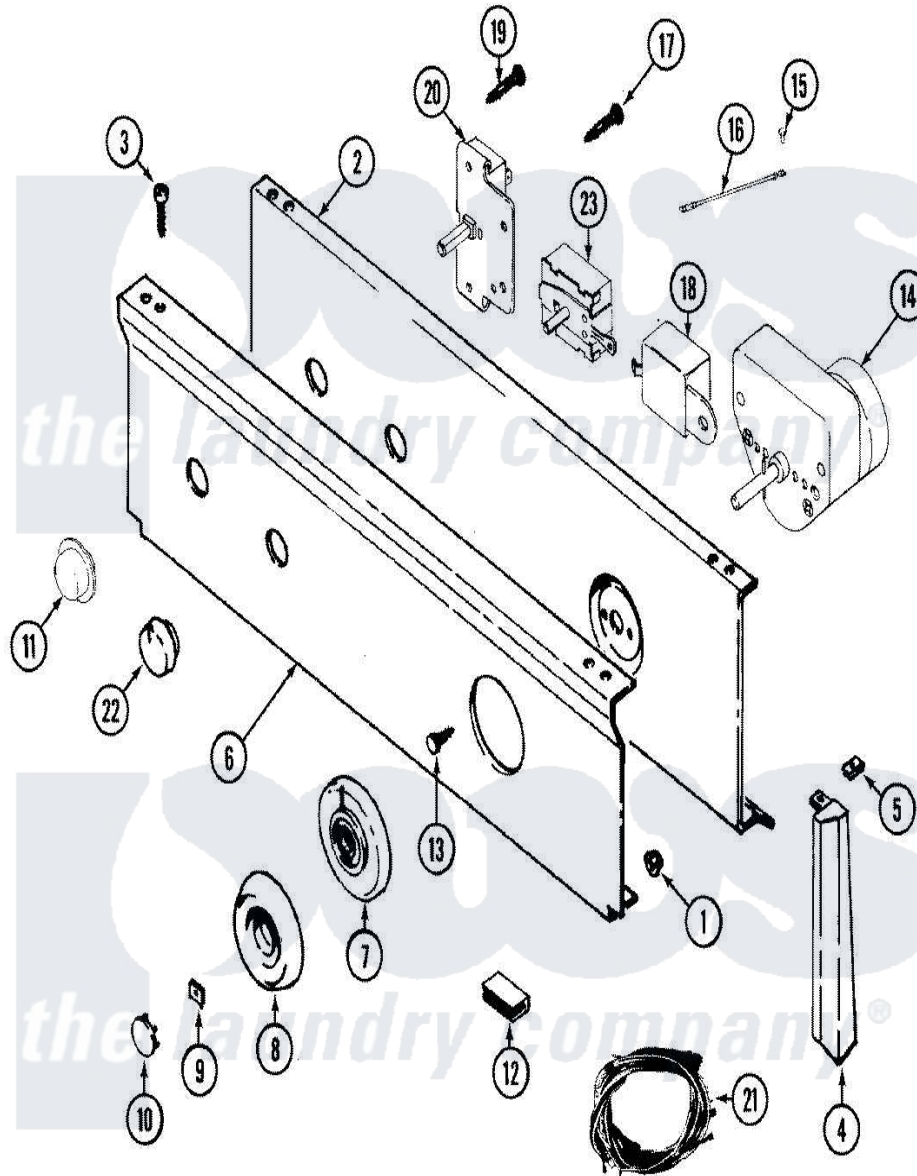

Maytag LDE8304ACE 03 - CONTROL PANEL

Maytag [Residential Maytag LDE8304ACE Dryer Parts](#) Parts Diagram 03 - CONTROL PANEL
 Click on the part number to view part

Item	Original Part Number	Replaced By	Status	Part Description
1	214872			Palnut, End Cap Note: Nut, Lamp Holder
2	33001237		Not Available	PLATE, SUPPORT
3	210932			Screw, No.8 X 9/16 Ctsk Note: Screw, Inlet Duct
4	22001291			End Cap, Control Panel
"	22001289		Not Available	END CAP, CTRL. PNL. (LT-WHT)
"	22001565		Not Available	CAP, END (LT-WHT)
"	22001564			Cap, End
5	214894			Fastener, End Cap
6	33001071		Not Available	PANEL, CONTROL (WHT)
7	33001183			Skirt, Timer Dial
8	33001255			Knob, Timer
9	312273			Nut, Control Knob
10	216250	22001446		Cap, Knob
11	33001185	33001187		Button

12	214897		Pad, Control Panel
13	315317	488234	Screw 8-32 X 1/4
14	Y308254		Timer
15	210186	3370225	Screw
16	204807		Ground Wire, Supp. Plte To Top Cover
17	315317	488234	Screw 8-32 X 1/4
18	Y308205	33001623	Buzzer, Non-Adjustable
19	315317	488234	Screw 8-32 X 1/4
20	33001232	Not Available	SWITCH, PUSH TO START
21	33001538	Not Available	HARNESS, WIRE
"	33001123	Not Available	HARNESS, WIRE
"	33001342		Wire Harness, Main
22	22001268	Not Available	KNOB ASSY. (WHT)
23	22001259	Not Available	SWITCH, ROTARY (2 POSITION)
24	16000327	Not Available	GUIDE, QUICK REF. - MAYTAG
"	33001261	Not Available	MANUAL, USE & CARE