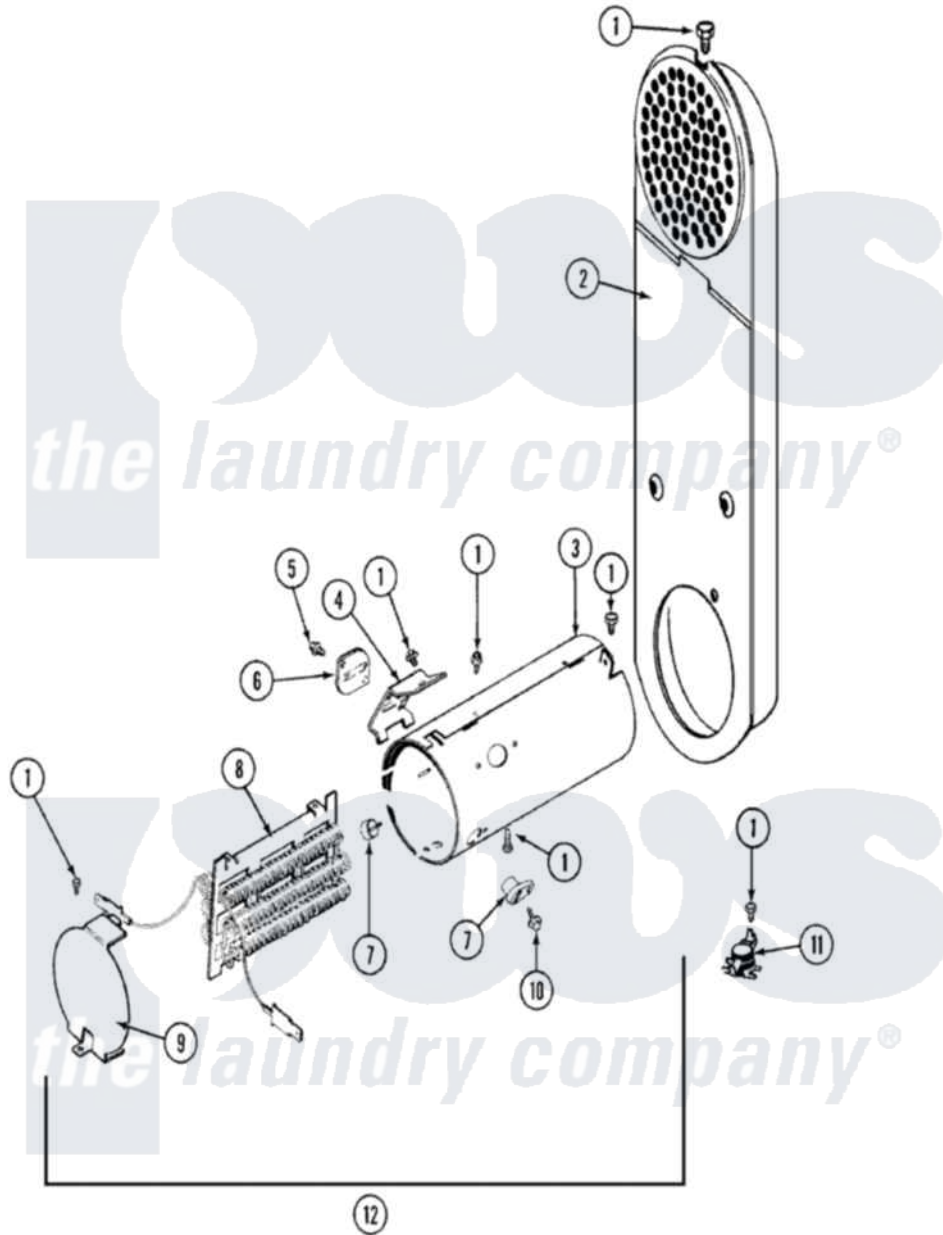

Maytag LDE8304ACE 05 - HEATER

Maytag [Residential Maytag LDE8304ACE Dryer Parts](#) Parts Diagram 05 - HEATER
 Click on the part number to view part

Item	Original Part Number	Replaced By	Status	Part Description
1	211294	90767		Screw, 8A X 3/8 HeX Washer Head Tapping
2	308503		Not Available	INLET DUCT ASSEMBLY
3	314995			Enclosure, Heater
4	315346			Bracket, Thermal Fuse
5	314848	W10116760		Screw
6	307473			Fuse, Thermal
7	314998			Insulator, Terminal
8	Y308612			Heater Sub-Assembly
9	314999			Shield, Radiant
10	314554		Not Available	SCREW
11	303396			Thermostat, Hi-Limit
12	Y308613	W10116747		Heater
"	Y308590	W10116795		Heater
"	307178			Heater Assembly