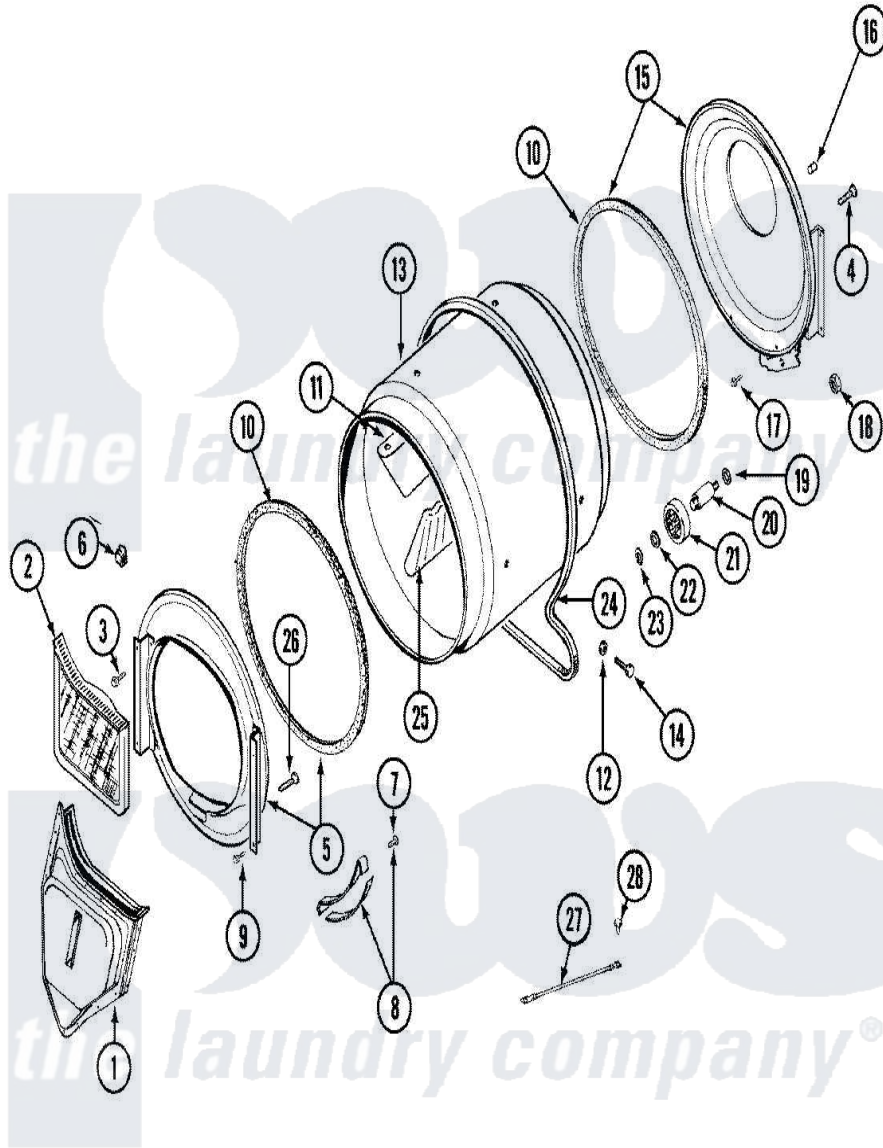

Maytag LDE8304ACE 07 - TUMBLER

Maytag [Residential Maytag LDE8304ACE Dryer Parts](#) Parts Diagram 07 - TUMBLER
 Click on the part number to view part

| Item | Original Part Number | Replaced By | Status | Part Description |
|------|--------------------------|--------------------------|---------------|--------------------------------|
| 1 | 33001016 | | | Outlet Duct Assembly |
| 2 | 33001171 | 33002970 | | Lint Filte |
| 3 | 313764 | | Not Available | SCREW |
| 4 | Y313561 | | | Screw----NA |
| 5 | 33001179 | | | Front, Tumbler |
| 6 | Y310376 | | | Clip, Door Switch Harness |
| 7 | 210720 | | | Rivet, Bearing To Tumbler Frmt |
| 8 | 306508 | | | Tumbler Bearing Kit ----W |
| 9 | Y310632 | 1163839 | | Screw |
| 10 | 314820 | | | Seal, Tumbler |
| 11 | 33001012 | | | Baffle |
| 12 | 314158 | | | Washer, Baffle To Tumbler |
| 13 | 33001108 | | Not Available | DRYER TUMBLER, W/O BAFFLES |
| 14 | Y310759 | | | Screw, Tumbler Baffles |
| 15 | 33001178 | | | Back, Tumbler |
| 16 | 313915 | 31-3915 | | Tech Sheet |

| | | | |
|----|--------------------------|---------------------------|-----------------------------------|
| 17 | Y310632 | 1163839 | Screw |
| 18 | 312538 | 33001443 | Nut, Hex |
| 19 | Y313347 | 312535 | Washer, Vault Mounting Brk. |
| 20 | Y312948 | 6-3129480 | Shaft- Tumbler |
| 21 | Y303373 | 12001541 | Drum Roller/Washer Assembly--W |
| 22 | 312535 | | Washer, Vault Mounting Brk. |
| 23 | 410233 | 9703438 | Ring-Retrn |
| 24 | Y312959 | | Poly "V" Belt For Tumbler |
| 25 | 33001004 | | Baffle, Tall |
| 26 | Y314110 | 33002917 | Screw, No.10-16 |
| 27 | 901220 | | Ground Wire |
| 28 | 910343 | 488234 | Screw 8-32 X 1/4 |