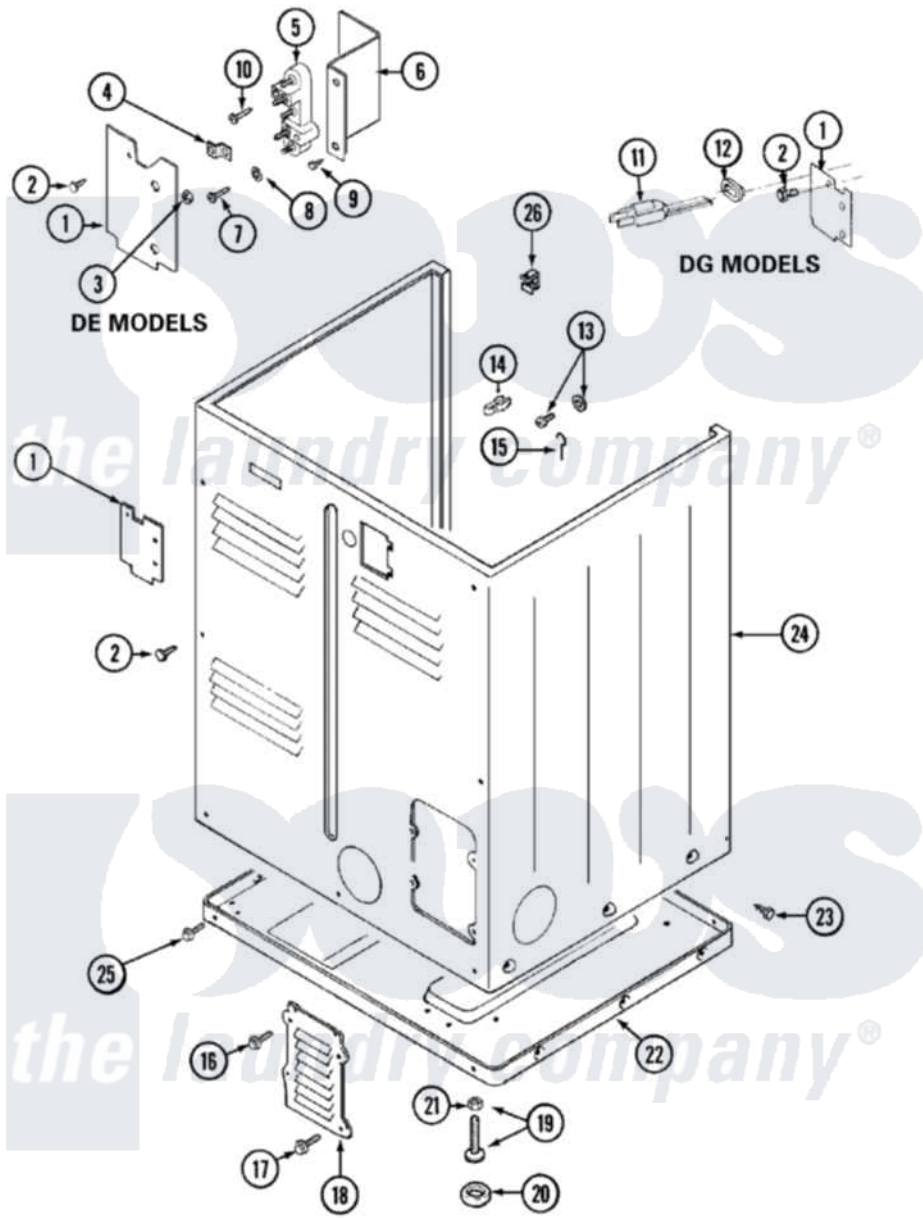

Maytag LDE8304ACL 02 - CABINET-REAR

Maytag [Residential Maytag LDE8304ACL Dryer Parts](#) Parts Diagram 02 - CABINET-REAR
 Click on the part number to view part

Item	Original Part Number	Replaced By	Status	Part Description
1	Y312905		Not Available	COVER, TERMINAL
2	Y313561			Screw----NA
3	311484	112432		Nut
4	Y312184			Strap, Grounding
5	400008			Block, Terminal
6	Y312904			Bracket, Terminal Block
7	Y312209	W10001200		Screw
8	Y311270			Washer, Terminal Block
9	Y310632	1163839		Screw
10	33001245			Screw----NA
13	303846	22003781		Screw, Ground Strap
14	301548			Clamp, Ground Wire
15	204807			Ground Wire, Supp. Plte To Top Cover
16	Y313559			Screw
17	211294	90767		Screw, 8A X 3/8 HeX Washer Head Tapping

18	Y312951	Not Available	ACCESS COVER, BACK
19	Y305086		Adjustable Leg And Nut
20	Y314137		Foot, Rubber
21	Y052740	62739	Nut, Lock
22	Y303361	Not Available	BASE ASSY. (UPPER & LOWER)
23	213007		Xfor Cabinet See Cabinet, Back
24	33001160	Not Available	CABINET (ALM)
25	Y310632	1163839	Screw
"	Y313561		Screw----NA