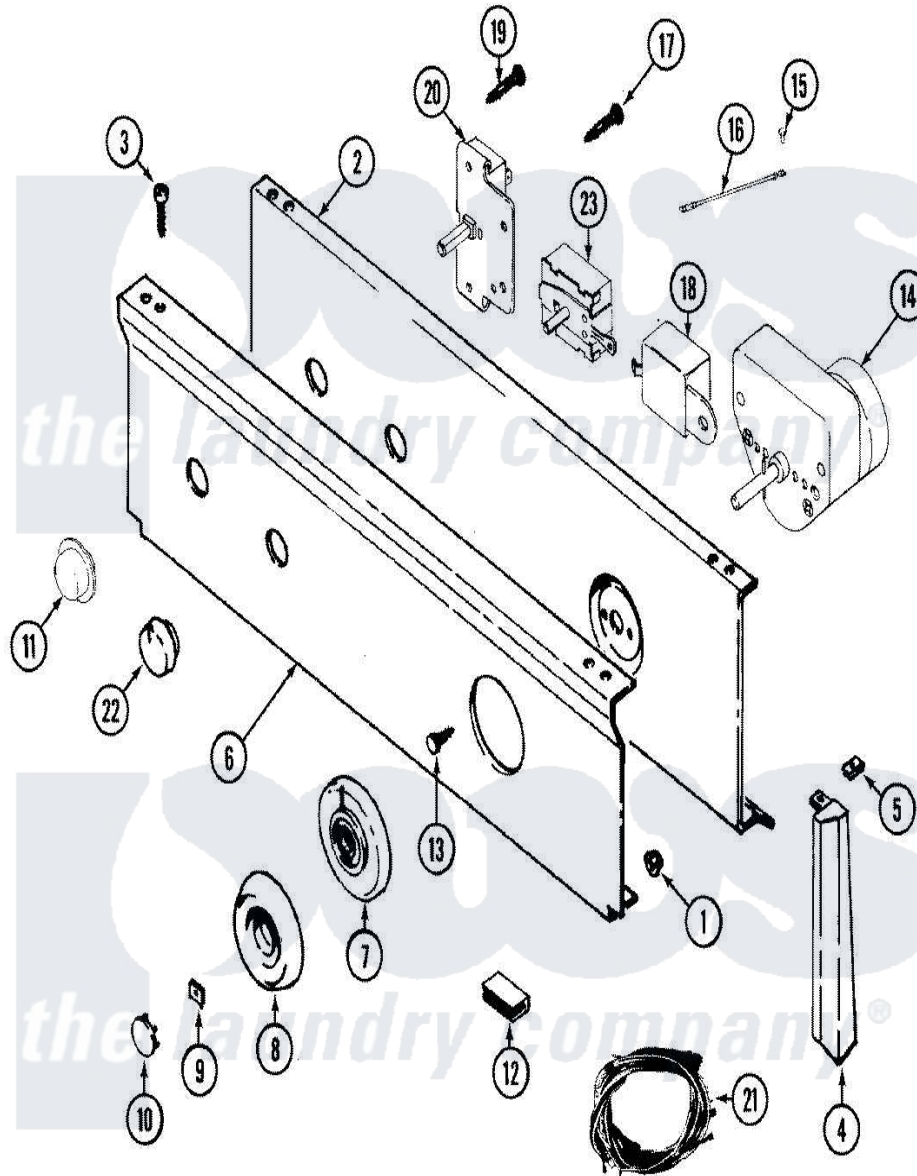

Maytag LDE8304ACL 03 - CONTROL PANEL

Maytag Residential Maytag LDE8304ACL Dryer Parts Parts Diagram 03 - CONTROL PANEL
 Click on the part number to view part

Item	Original Part Number	Replaced By	Status	Part Description
1	214872			Nut, End Cap Note: Nut, Lamp Holder
2	33001237		Not Available	PLATE, SUPPORT
3	314728	210932		Screw, No.8 X 9/16 Ctsk Note: Screw, Inlet Duct
4	22001288			End Cap, Control Panel
"	22001290			End Cap, Control Panel
5	214894			Fastener, End Cap
6	33001088			Panel, Control
7	33001182		Not Available	SKIRT, TIMER DIAL (BLK)
8	315041			Knob, Timer
9	312273			Nut, Control Knob
10	216193		Not Available	CAP, TIMER KNOB (BLK)
11	33001184			Button
12	214897			Pad, Control Panel
13	315317	488234		Screw 8-32 X 1/4
14	Y308254			Timer

15	210186	3370225	Screw
16	204807		Ground Wire, Supp. Plte To Top Cover
17	315317	488234	Screw 8-32 X 1/4
18	Y308205	33001623	Buzzer, Non-Adjustable
19	315317	488234	Screw 8-32 X 1/4
20	33001232	Not Available	SWITCH, PUSH TO START
21	33001538	Not Available	HARNESS, WIRE
"	33001123	Not Available	HARNESS, WIRE
"	33001342		Wire Harness, Main
22	22001267		Knob, Selector Switch
23	22001259	Not Available	SWITCH, ROTARY (2 POSITION)
24	33001261	Not Available	MANUAL, USE & CARE
"	16000327	Not Available	GUIDE, QUICK REF. - MAYTAG