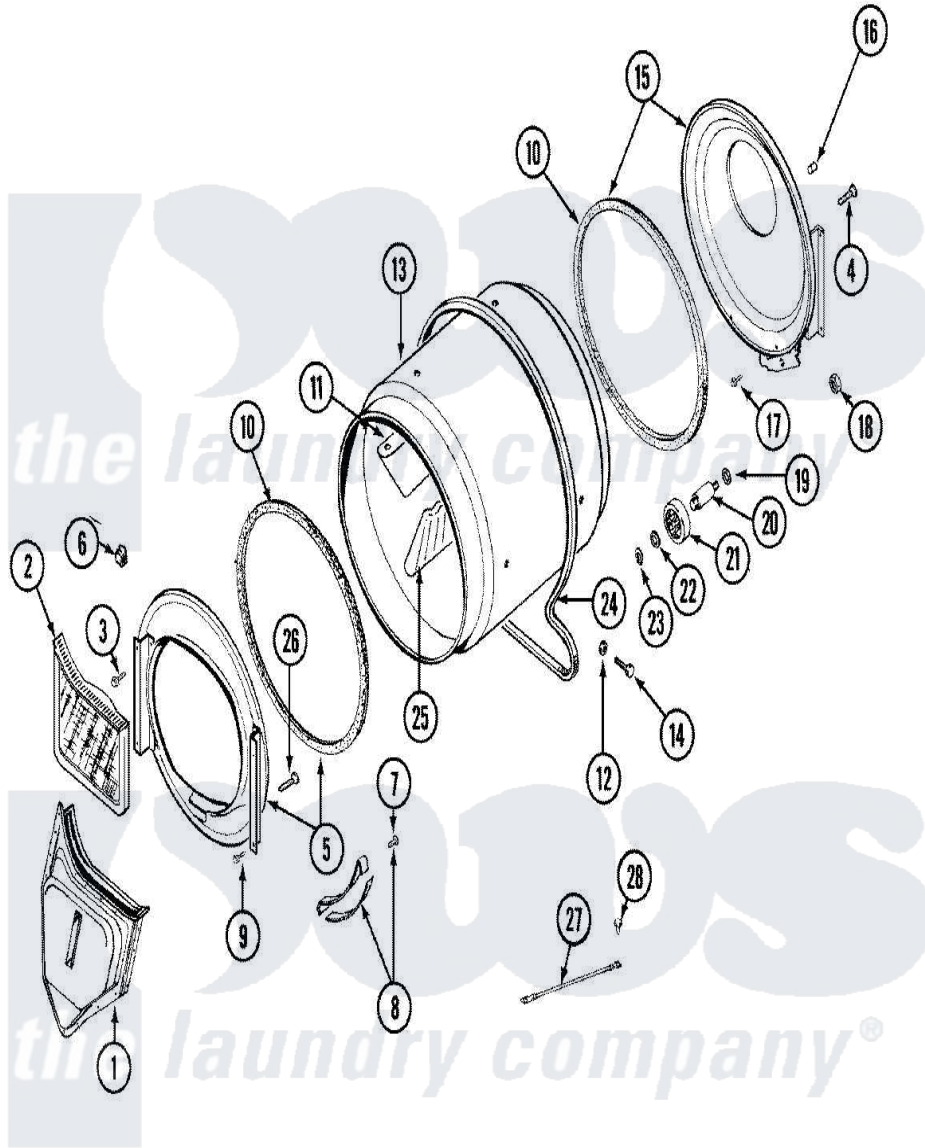

# Maytag LDE8304ACL 07 - TUMBLER

Maytag [Residential Maytag LDE8304ACL Dryer Parts](#) Parts Diagram 07 - TUMBLER  
 Click on the part number to view part

Item	Original Part Number	Replaced By	Status	Part Description
1	<a href="#">33001016</a>			Outlet Duct Assembly
2	33001171	<a href="#">33002970</a>		Lint Filte
3	313764		Not Available	SCREW
4	<a href="#">Y313561</a>			Screw----NA
5	<a href="#">33001179</a>			Front, Tumbler
6	<a href="#">Y310376</a>			Clip, Door Switch Harness
7	<a href="#">210720</a>			Rivet, Bearing To Tumbler Frmt
8	<a href="#">306508</a>			Tumbler Bearing Kit ----W
9	Y310632	<a href="#">1163839</a>		Screw
10	<a href="#">314820</a>			Seal, Tumbler
11	<a href="#">33001012</a>			Baffle
12	<a href="#">314158</a>			Washer, Baffle To Tumbler
13	33001108		Not Available	DRYER TUMBLER, W/O BAFFLES
14	<a href="#">Y310759</a>			Screw, Tumbler Baffles
15	<a href="#">33001178</a>			Back, Tumbler
16	313915	<a href="#">31-3915</a>		Tech Sheet

17	Y310632	<a href="#">1163839</a>	Screw
18	312538	<a href="#">33001443</a>	Nut, Hex
19	Y313347	<a href="#">312535</a>	Washer, Vault Mounting Brk.
20	Y312948	<a href="#">6-3129480</a>	Shaft- Tumbler
21	Y303373	<a href="#">12001541</a>	Drum Roller/Washer Assembly--W
22	<a href="#">312535</a>		Washer, Vault Mounting Brk.
23	410233	<a href="#">9703438</a>	Ring-Retrn
24	<a href="#">Y312959</a>		Poly "V" Belt For Tumbler
25	<a href="#">33001004</a>		Baffle, Tall
26	Y314110	<a href="#">33002917</a>	Screw, No.10-16
27	<a href="#">901220</a>		Ground Wire
28	910343	<a href="#">488234</a>	Screw 8-32 X 1/4