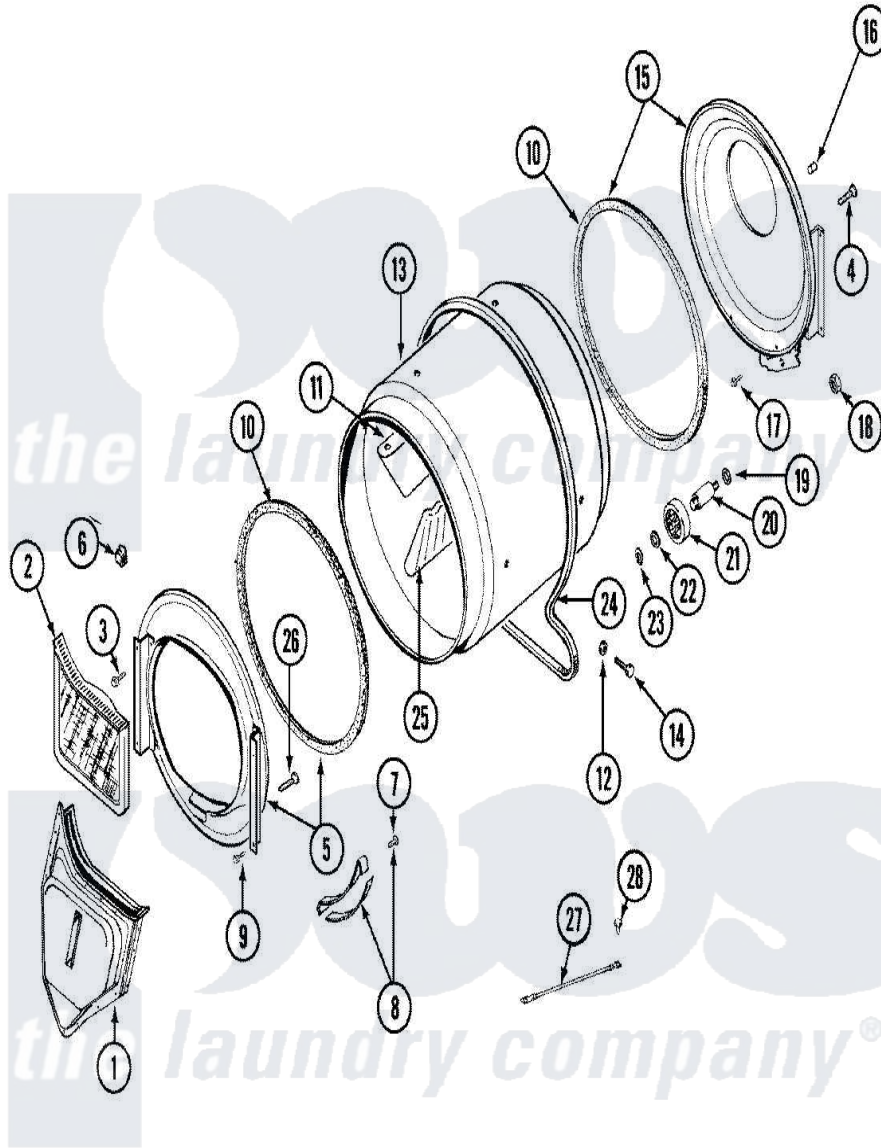

Maytag LDE8304ACM 07 - TUMBLER (LDE8304ACM & LDG8304AAM)

Maytag [Residential Maytag LDE8304ACM Dryer Parts](#) Parts Diagram 07 - TUMBLER (LDE8304ACM & LDG8304AAM)
 Click on the part number to view part

Item	Original Part Number	Replaced By	Status	Part Description
1	33001016			Outlet Duct Assembly
2	33001171	33002970		Lint Filte
3	313764		Not Available	SCREW
4	Y313561			Screw----NA
5	33001179			Front, Tumbler
6	Y310376			Clip, Door Switch Harness
7	210720			Rivet, Bearing To Tumbler Frmt
8	306508			Tumbler Bearing Kit ----W
9	Y310632	1163839		Screw
10	314820			Seal, Tumbler
11	33001012			Baffle
12	314158			Washer, Baffle To Tumbler
13	33001108		Not Available	DRYER TUMBLER, W/O BAFFLES
14	Y310759			Screw, Tumbler Baffles
15	33001178			Back, Tumbler
16	313915	31-3915		Tech Sheet

17	Y310632	1163839	Screw
18	312538	33001443	Nut, Hex
19	Y313347	312535	Washer, Vault Mounting Brk.
20	Y312948	6-3129480	Shaft- Tumbler
21	Y303373	12001541	Drum Roller/Washer Assembly--W
22	312535		Washer, Vault Mounting Brk.
23	410233	9703438	Ring-Retrn
24	Y312959		Poly "V" Belt For Tumbler
25	33001004		Baffle, Tall
26	Y314110	33002917	Screw, No.10-16
27	901220		Ground Wire
28	910343	488234	Screw 8-32 X 1/4