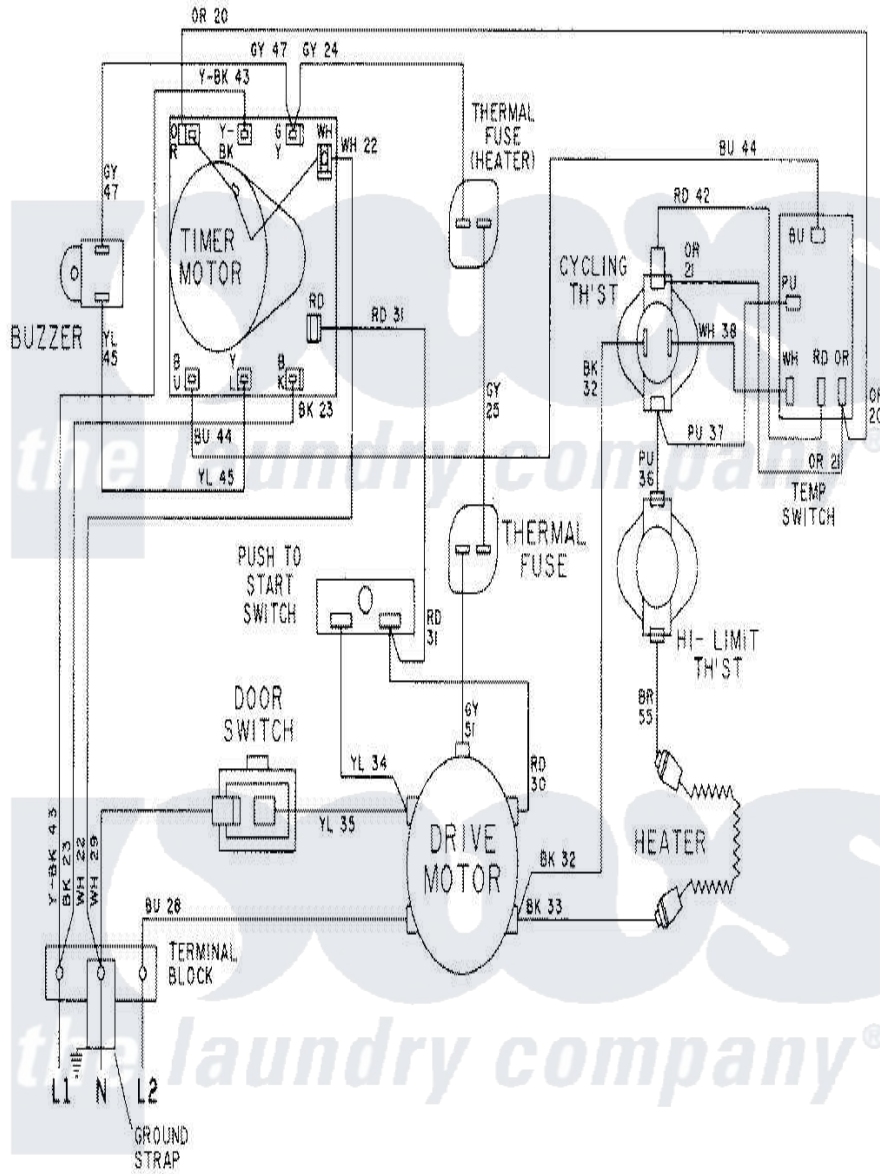

Maytag LDE8404ACL 09 - WIRING INFORMATION-LDE8404ACx

Maytag [Residential Maytag LDE8404ACL Dryer Parts](#) Parts Diagram 09 - WIRING INFORMATION-LDE8404ACx
 Click on the part number to view part

Item	Original Part Number	Replaced By	Status	Part Description
NI	15001594		Not Available	WIRING INFORMATION
"	15001031		Not Available	WIRING INFORMATION