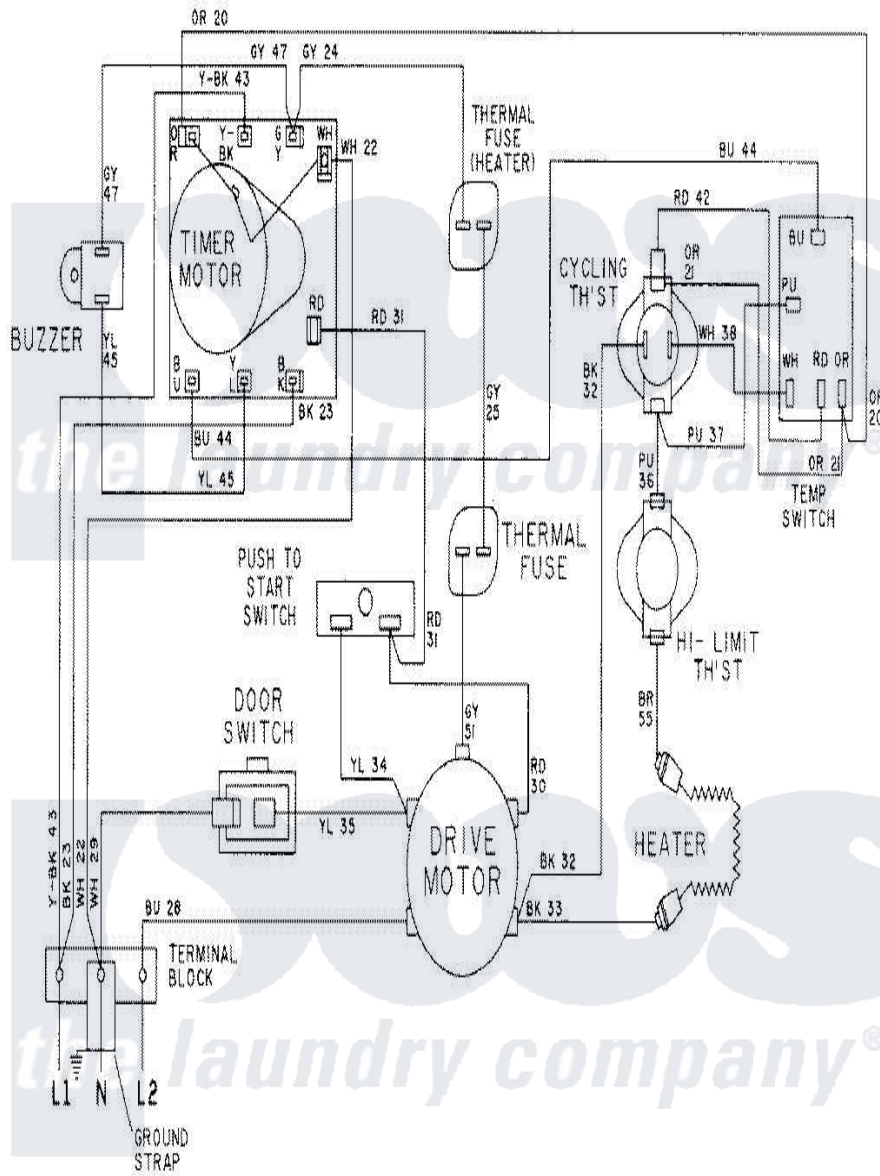

Maytag LDE8404ACM 08 - WIRING INFORMATION-LDE8404ACx

Maytag Residential Maytag LDE8404ACM Dryer Parts Parts Diagram 08 - WIRING INFORMATION-LDE8404ACx
 Click on the part number to view part

Item	Original Part Number	Replaced By	Status	Part Description
NI	15001594		Not Available	WIRING INFORMATION
"	15001031		Not Available	WIRING INFORMATION