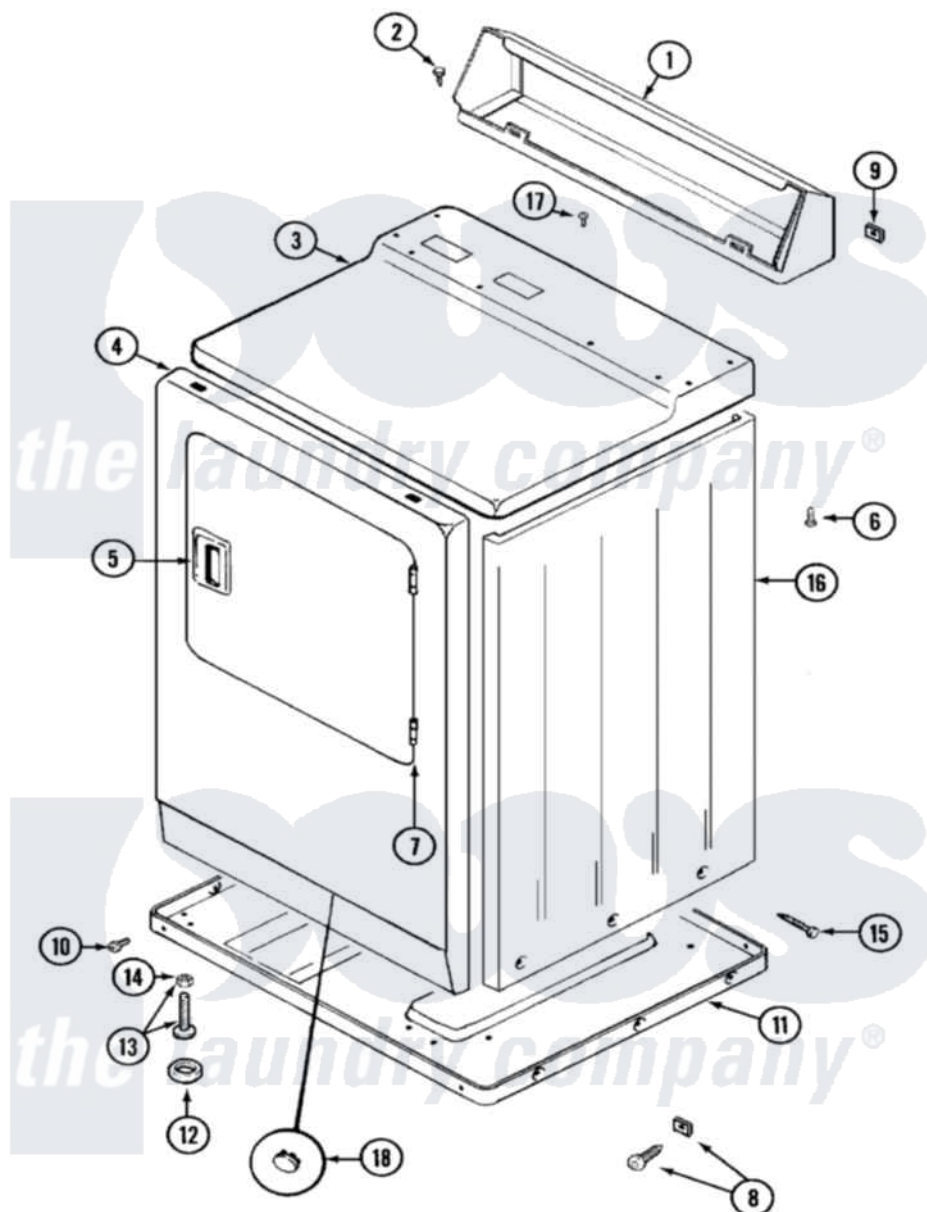

Maytag LDE8404ADE 01 - CABINET-FRONT

Maytag Residential Maytag LDE8404ADE Dryer Parts Parts Diagram 01 - CABINET-FRONT
 Click on the part number to view part

Item	Original Part Number	Replaced By	Status	Part Description
1	Y305193			Console
2	216423	3370225		Screw
3	33001165			Top Cover Assembly
4	33001242			Panel, Front
5	33001241			Handle, Door
6	214354			Screw, Top Cover To Cabnt.
7	33001230			Hinge, Door
8	204439			Screw And Fstner Assembly
9	215075			Fastener, Control Panel To Console
10	Y313561			Screw---NA
"	Y310632	1163839		Screw
11	Y303361		Not Available	BASE ASSY. (UPPER & LOWER)
12	Y314137			Foot, Rubber
13	Y305086			Adjustable Leg And Nut
14	Y052740	62739		Nut, Lock

15	213007		Xfor Cabinet See Cabinet, Back
16	33001159	33001327	Cabinet
17	210186	3370225	Screw
18	33001132	33002342	Plug, Sifht Hole