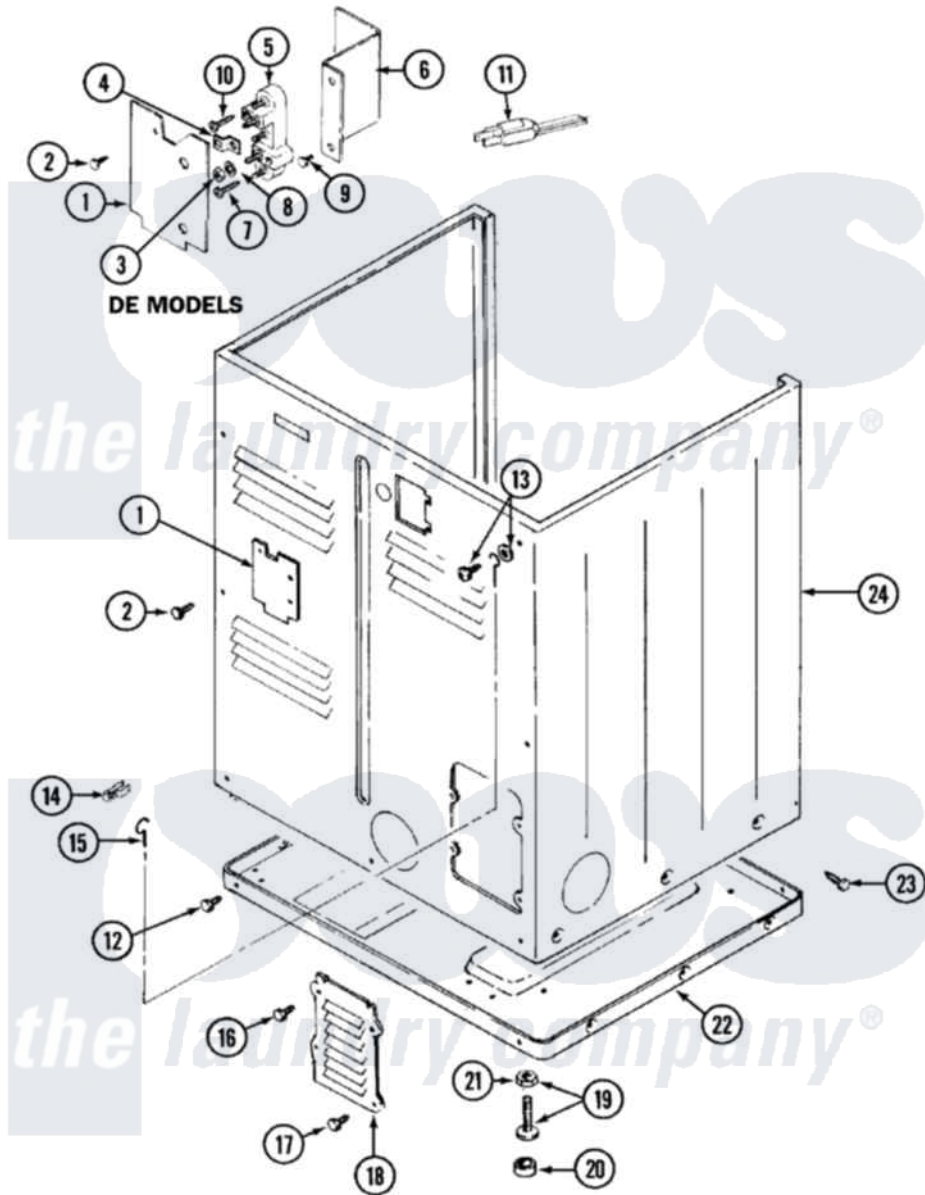

Maytag LDE8404ADE 02 - CABINET-REAR

Maytag [Residential Maytag LDE8404ADE Dryer Parts](#) Parts Diagram 02 - CABINET-REAR
 Click on the part number to view part

| Item | Original Part Number | Replaced By | Status | Part Description |
|------|--------------------------|---------------------------|---------------|---|
| 1 | Y312905 | | Not Available | COVER, TERMINAL |
| 2 | Y313561 | | | Screw----NA |
| 3 | 311484 | 112432 | | Nut |
| 4 | Y312184 | | | Strap, Grounding |
| 5 | 400008 | | | Block, Terminal |
| 6 | Y312904 | | | Bracket, Terminal Block |
| 7 | Y312209 | W10001200 | | Screw |
| 11 | 305168 | 33002916 | | Power Cord, Canadian 240V |
| " | 33001425 | | | Locknut, Eared For Canadian |
| 12 | Y313561 | | | Screw----NA |
| " | Y310632 | 1163839 | | Screw |
| 14 | 301548 | | | Clamp, Ground Wire |
| 15 | 204807 | | | Ground Wire, Supp. Plte To Top Cover |
| 16 | Y313559 | | | Screw |
| 17 | 211294 | 90767 | | Screw, 8A X 3/8 HeX Washer Head Tapping |

| | | | |
|----|-------------------------|--------------------------|--------------------------------|
| 18 | Y312951 | Not Available | ACCESS COVER, BACK |
| 19 | Y305086 | | Adjustable Leg And Nut |
| 20 | Y314137 | | Foot, Rubber |
| 21 | Y052740 | 62739 | Nut, Lock |
| 22 | Y303361 | Not Available | BASE ASSY. (UPPER & LOWER) |
| 23 | 213007 | | Xfor Cabinet See Cabinet, Back |
| 24 | 33001159 | 33001327 | Cabinet |