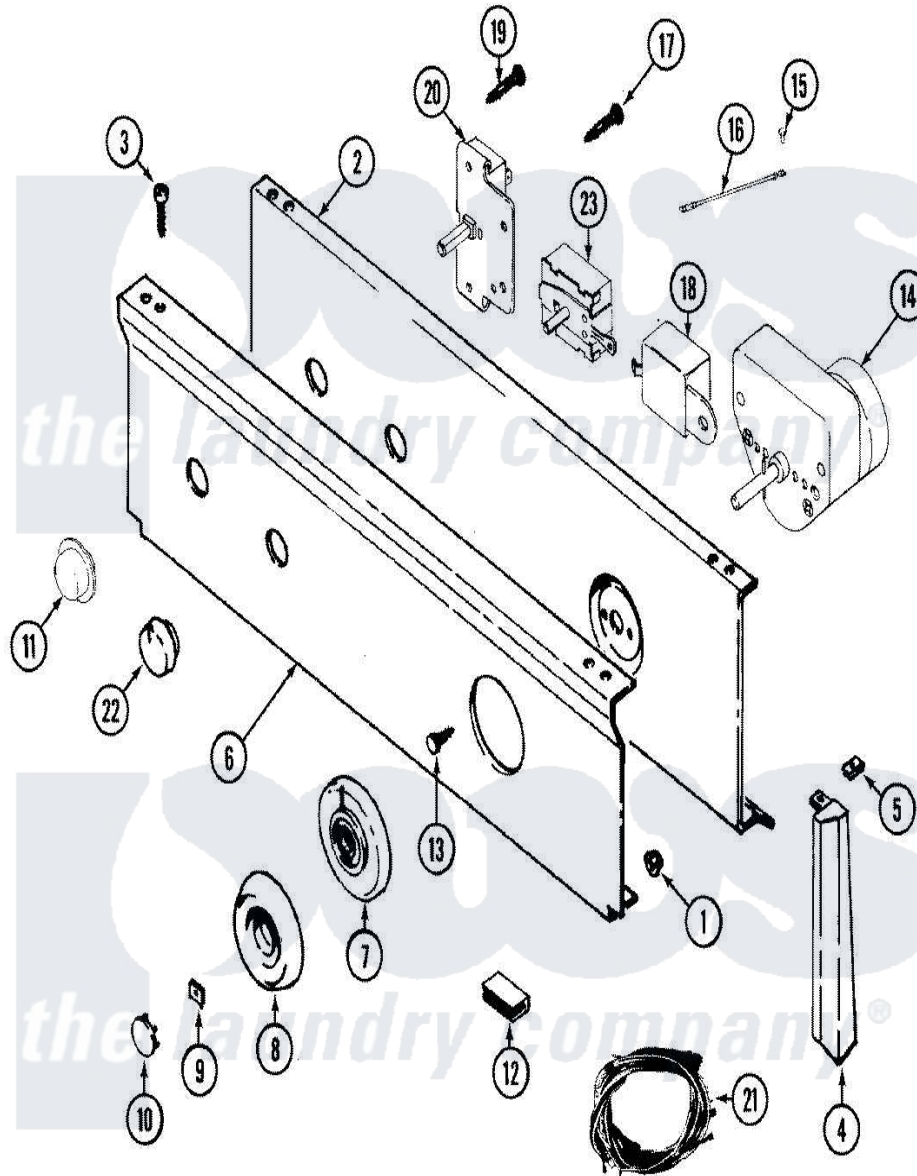

Maytag LDE8404ADE 03 - CONTROL PANEL

Maytag Residential Maytag LDE8404ADE Dryer Parts Parts Diagram 03 - CONTROL PANEL
 Click on the part number to view part

Item	Original Part Number	Replaced By	Status	Part Description
1	214872			Nut, End Cap Note: Nut, Lamp Holder
2	33001237		Not Available	PLATE, SUPPORT
3	210932			Screw, No.8 X 9/16 Ctsk Note: Screw, Inlet Duct
4	22001289		Not Available	END CAP, CTRL. PNL. (LT-WHT)
"	22001291			End Cap, Control Panel
"	22001564			Cap, End
"	22001565		Not Available	CAP, END (LT-WHT)
5	214894			Fastener, End Cap
6	33001065			Panel, Control
7	33001183			Skirt, Timer Dial
8	33001255			Knob, Timer
9	312273			Nut, Control Knob
10	216250	22001446		Cap, Knob
11	33001185	33001187		Button

12	214897		Pad, Control Panel
13	315317	488234	Screw 8-32 X 1/4
14	Y308254		Timer
15	210186	3370225	Screw
16	204807		Ground Wire, Supp. Plte To Top Cover
17	315317	488234	Screw 8-32 X 1/4
18	305205	694419	Mini-Buzzer
19	315317	488234	Screw 8-32 X 1/4
20	33001232	Not Available	SWITCH, PUSH TO START
21	33001537		Harness, Wire
"	33001125	Not Available	HARNESS, WIRE
"	33001341		Wire Harness, Main
"	33001361	Not Available	WIRE HARNESS, MAIN (CANADA)-NA
22	22001268	Not Available	KNOB ASSY. (WHT)
23	33001228	Not Available	SWITCH, TEMP. (3 POSITIONS)
24	33001266	Not Available	MANUAL, USE & CARE (FRENCH)