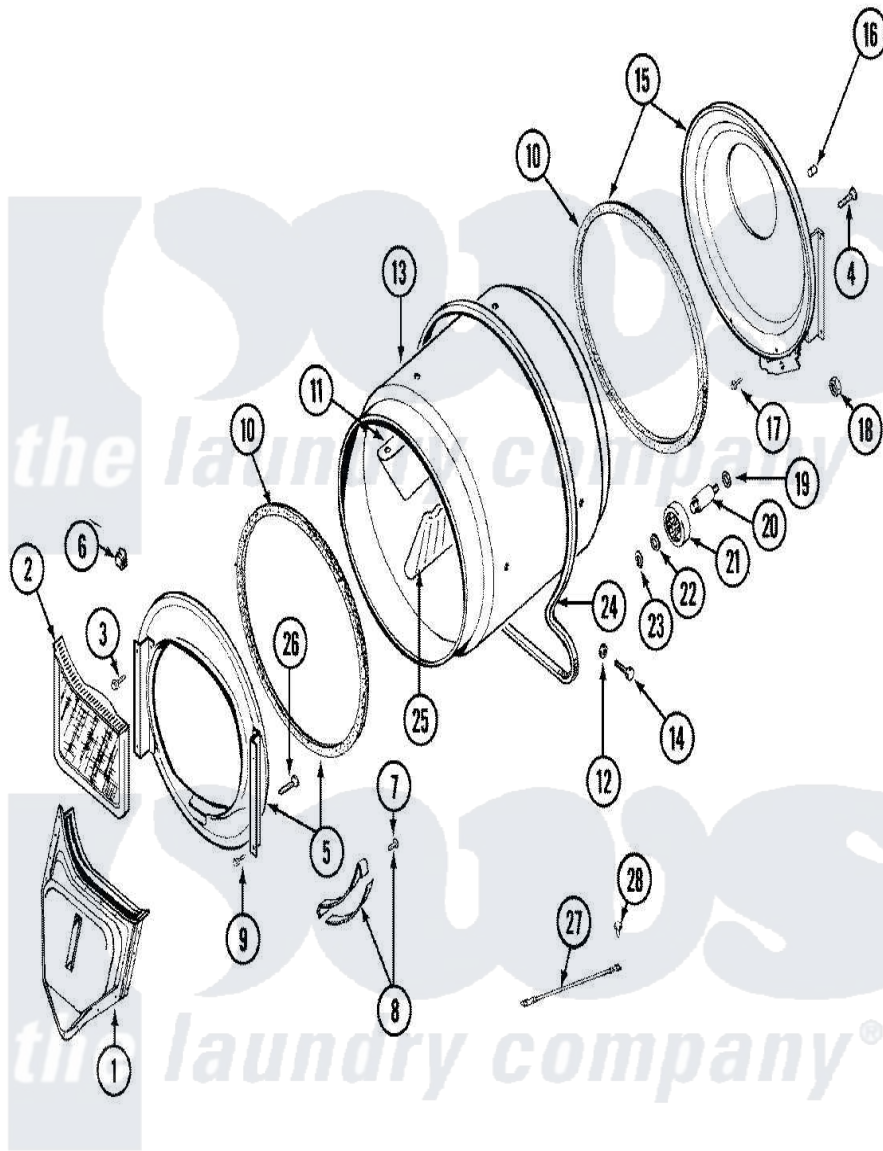

# Maytag LDE8404ADE 08 - TUMBLER

Maytag [Residential Maytag LDE8404ADE Dryer Parts](#) Parts Diagram 08 - TUMBLER  
 Click on the part number to view part

Item	Original Part Number	Replaced By	Status	Part Description
1	<a href="#">33001016</a>			Outlet Duct Assembly
2	33001171	<a href="#">33002970</a>		Lint Filte
3	313764		Not Available	SCREW
4	<a href="#">Y313561</a>			Screw----NA
5	<a href="#">33001179</a>			Front, Tumbler
6	<a href="#">Y310376</a>			Clip, Door Switch Harness
7	<a href="#">210720</a>			Rivet, Bearing To Tumbler Frmt
8	<a href="#">306508</a>			Tumbler Bearing Kit ----W
9	Y310632	<a href="#">1163839</a>		Screw
10	<a href="#">314820</a>			Seal, Tumbler
11	<a href="#">33001012</a>			Baffle
12	<a href="#">314158</a>			Washer, Baffle To Tumbler
13	33001108		Not Available	DRYER TUMBLER, W/O BAFFLES
14	<a href="#">Y310759</a>			Screw, Tumbler Baffles
15	<a href="#">33001178</a>			Back, Tumbler
16	313915	<a href="#">31-3915</a>		Tech Sheet

17	Y310632	<a href="#">1163839</a>	Screw
18	312538	<a href="#">33001443</a>	Nut, Hex
19	Y313347	<a href="#">312535</a>	Washer, Vault Mounting Brk.
20	Y312948	<a href="#">6-3129480</a>	Shaft- Tumbler
21	Y303373	<a href="#">12001541</a>	Drum Roller/Washer Assembly--W
22	<a href="#">312535</a>		Washer, Vault Mounting Brk.
23	410233	<a href="#">9703438</a>	Ring-Retrn
24	<a href="#">Y312959</a>		Poly "V" Belt For Tumbler
25	<a href="#">33001004</a>		Baffle, Tall
26	Y314110	<a href="#">33002917</a>	Screw, No.10-16