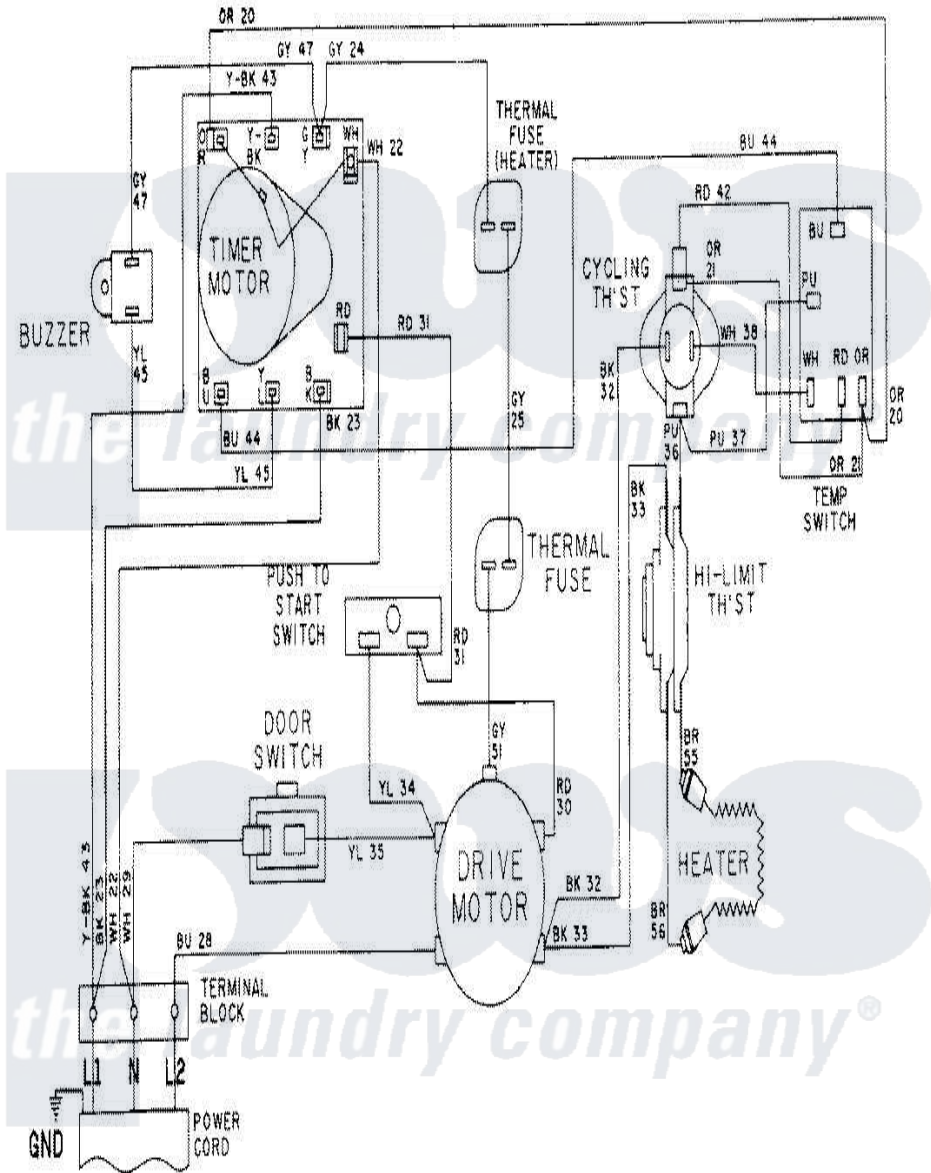

Maytag LDE8404ADE 09 - WIRING INFORMATION-LDE8404ADx

Maytag Residential Maytag LDE8404ADE Dryer Parts Parts Diagram 09 - WIRING INFORMATION-LDE8404ADx
 Click on the part number to view part

Item	Original Part Number	Replaced By	Status	Part Description
NI	15001632		Not Available	WIRING INFORMATION
"	15001613		Not Available	WIRING INFORMATION
"	15001030		Not Available	WIRING INFORMATION