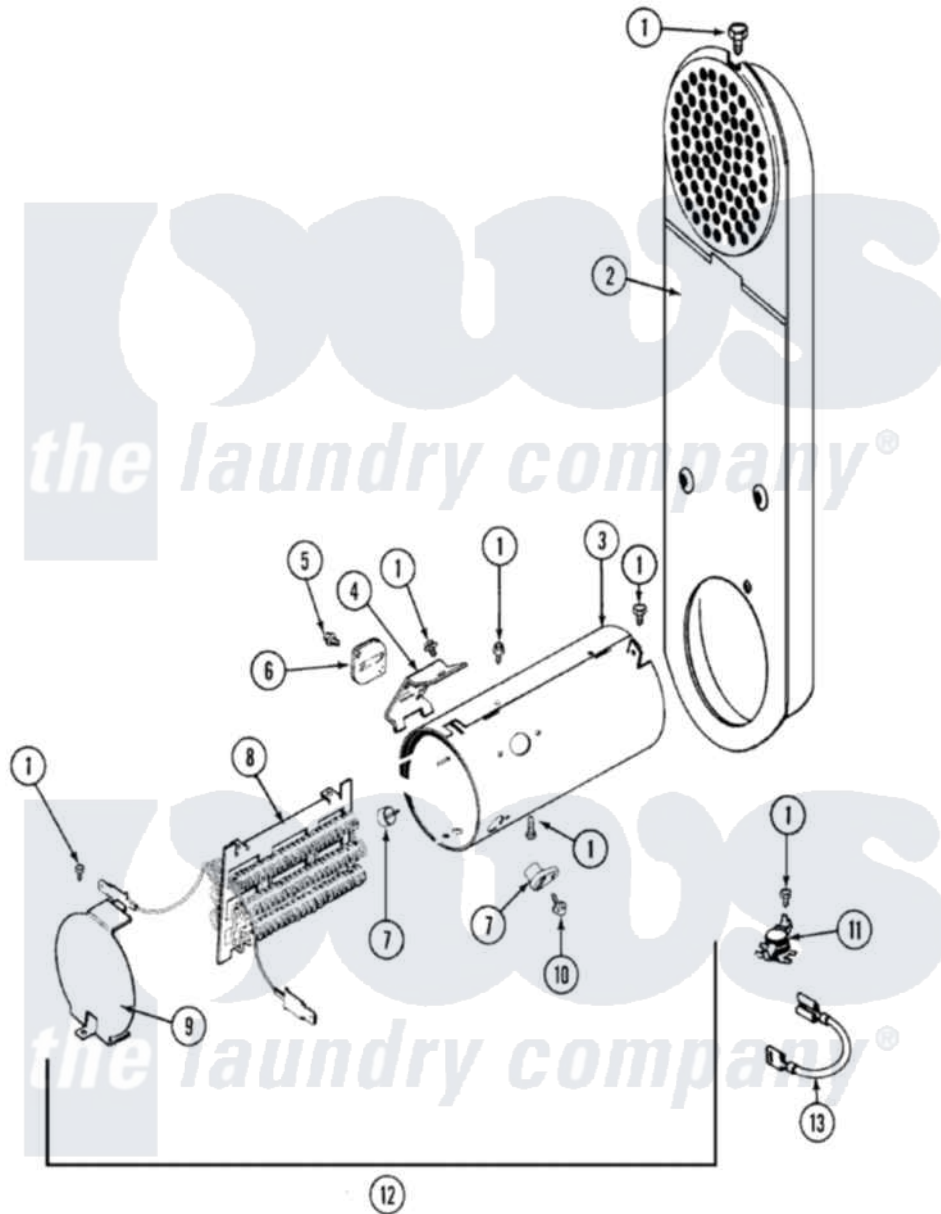

# Maytag LDE8404ADL 06 - HEATER

Maytag [Residential Maytag LDE8404ADL Dryer Parts](#) Parts Diagram 06 - HEATER  
 Click on the part number to view part

Item	Original Part Number	Replaced By	Status	Part Description
1	211294	<a href="#">90767</a>		Screw, 8A X 3/8 HeX Washer Head Tapping
2	308503		Not Available	INLET DUCT ASSEMBLY
3	<a href="#">314995</a>			Enclosure, Heater
4	<a href="#">315346</a>			Bracket, Thermal Fuse
5	314848	<a href="#">W10116760</a>		Screw
6	<a href="#">307473</a>			Fuse, Thermal
7	<a href="#">314998</a>			Insulator, Terminal
8	<a href="#">Y308612</a>			Heater Sub-Assembly
9	<a href="#">314999</a>			Shield, Radiant
10	314554		Not Available	SCREW
11	<a href="#">308217</a>			Thermostat, Hi-Limit
"	<a href="#">303396</a>			Thermostat, Hi-Limit
12	<a href="#">307178</a>			Heater Assembly
13	Y308613	<a href="#">W10116747</a>		Heater
"	<a href="#">Y307173</a>			Wire, Jumper
"	Y308590	<a href="#">W10116795</a>		Heater